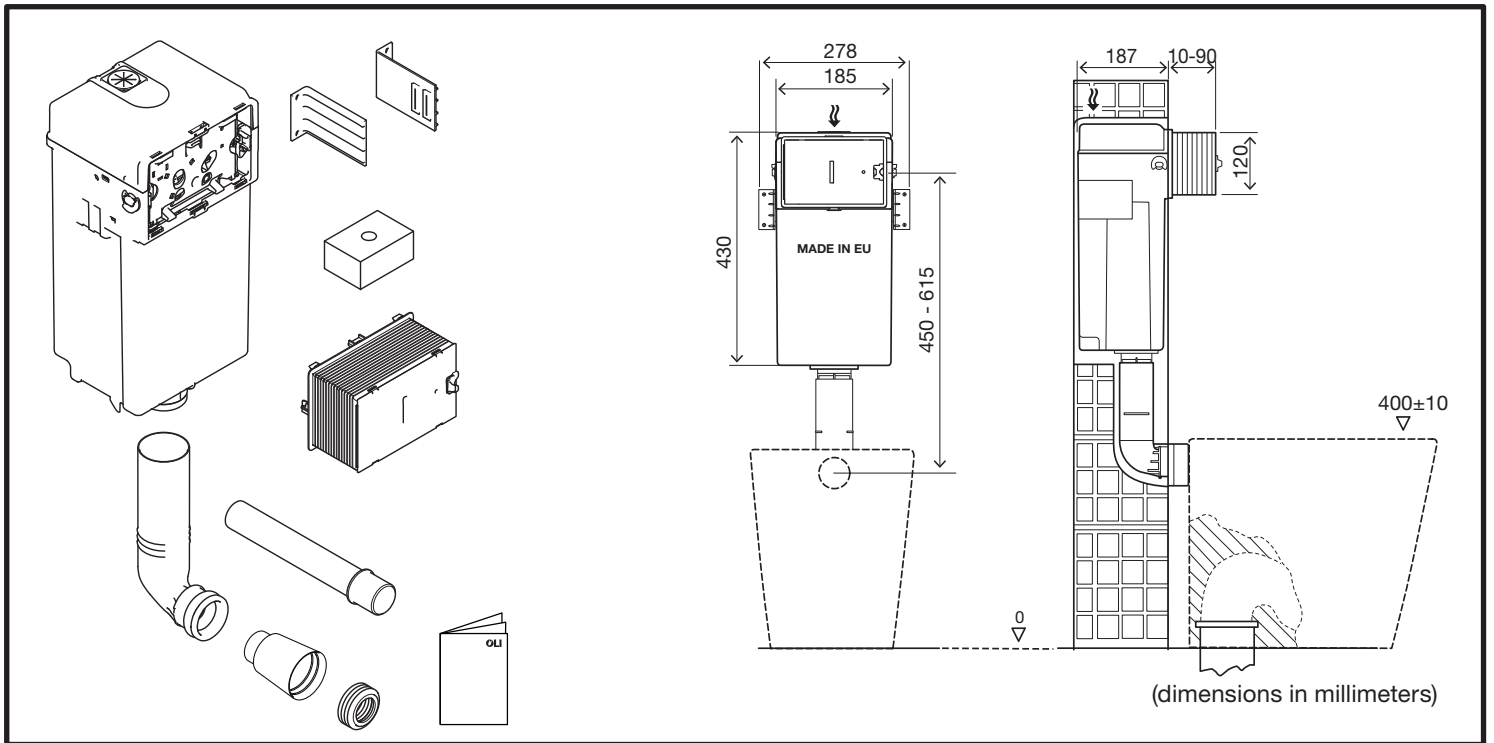

CORNER CISTERN FOR BACK TO WALL TOILETS (52CF)

5

A

B

i

6

7