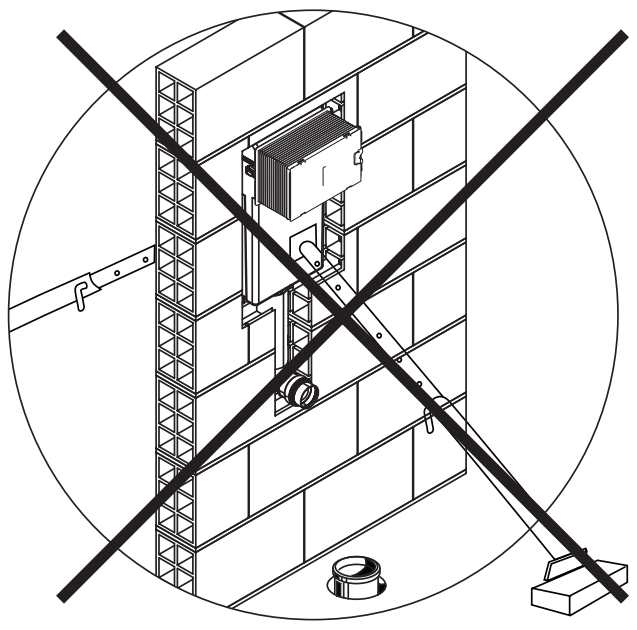

CORNER CISTERN FOR BACK TO WALL TOILETS (52CF)

5

A

B

i

6

7