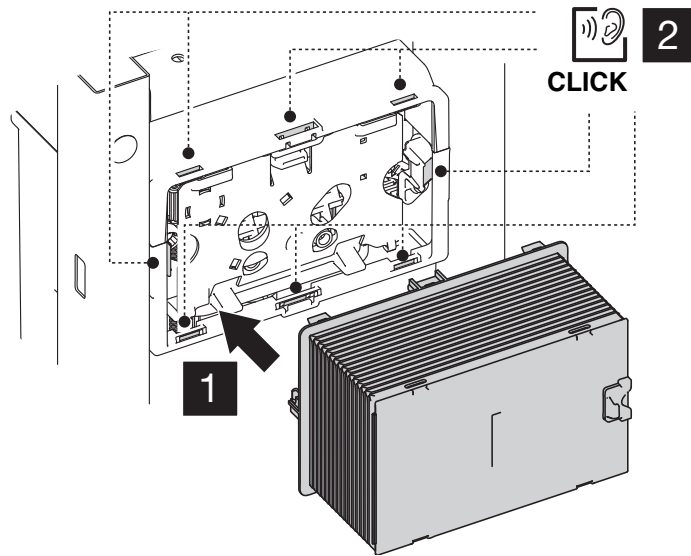

CORNER CONCEALED TOILET CISTERN & FRAME (52C)

5

6

7