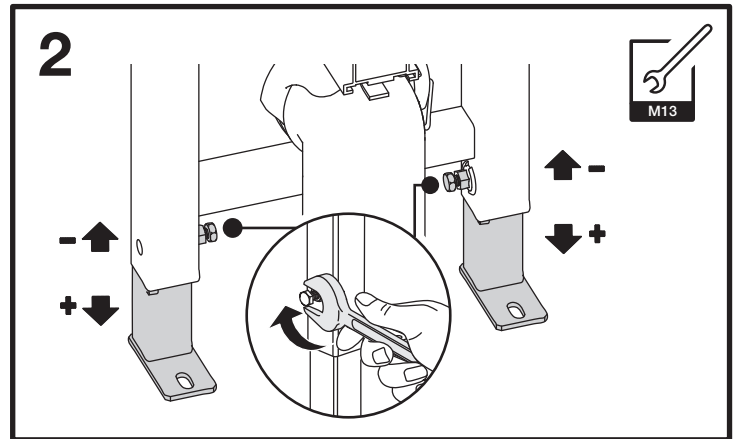

CORNER CONCEALED TOILET CISTERN & FRAME (52C)

5

6

7