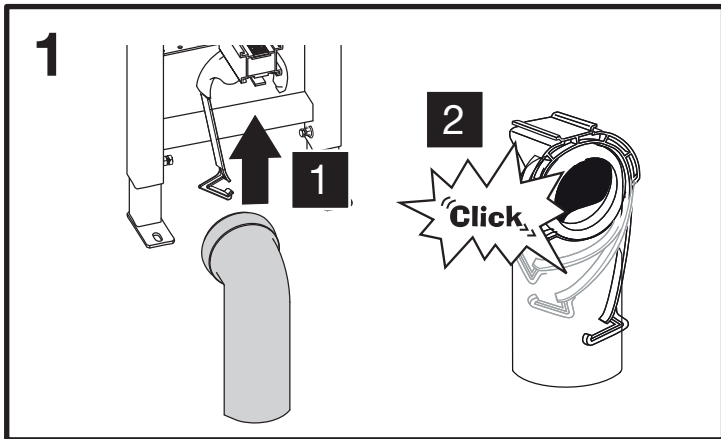

CORNER CONCEALED TOILET CISTERN & FRAME (52C)

5

6

7