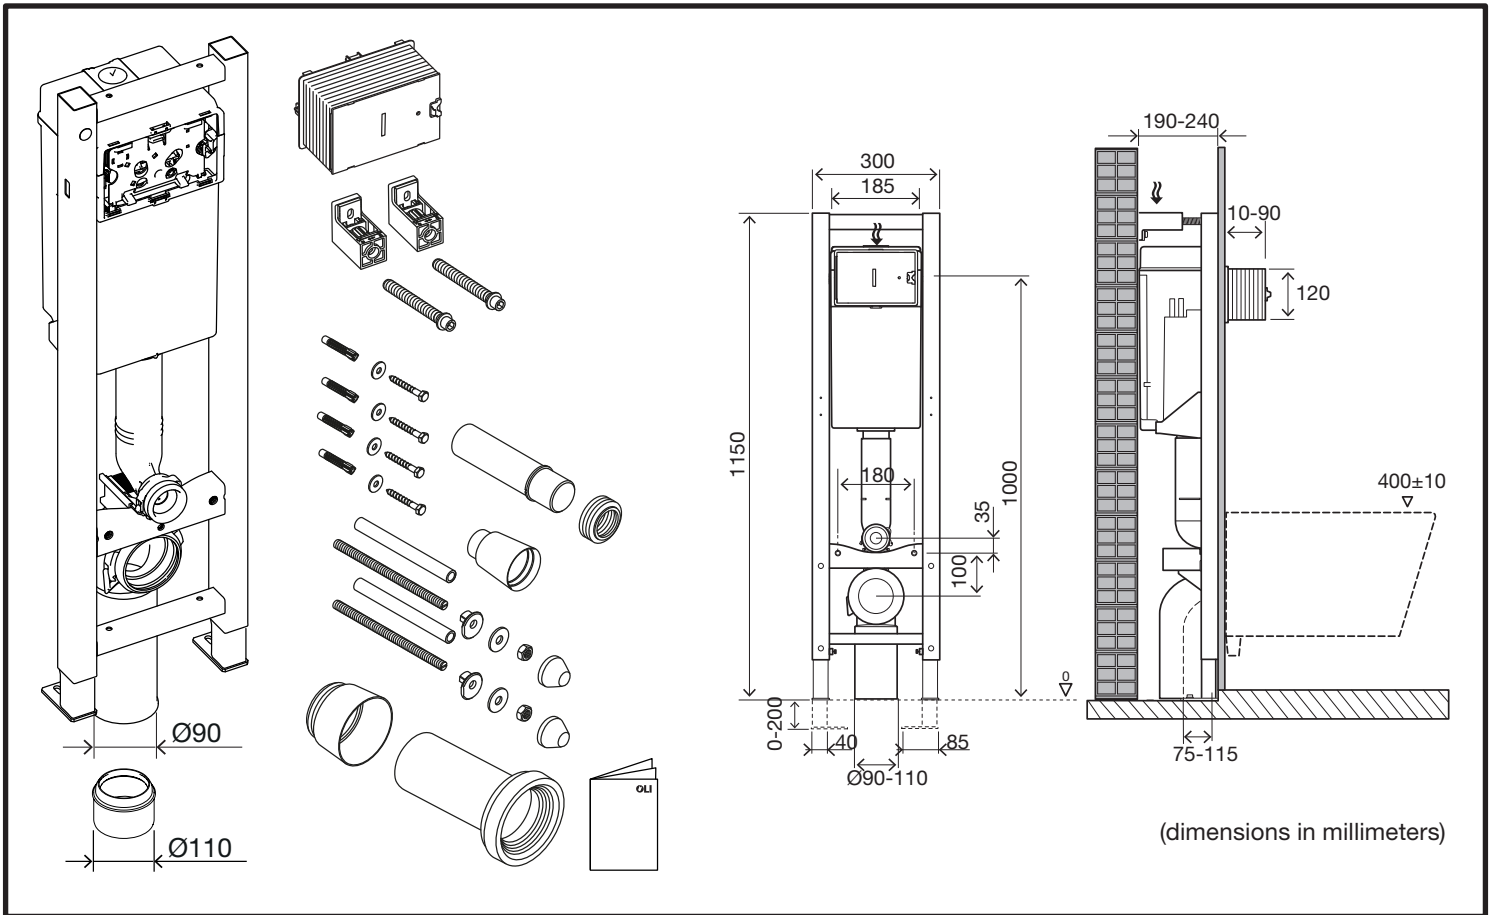

CORNER CONCEALED TOILET CISTERN & FRAME (52C)

5

6

7