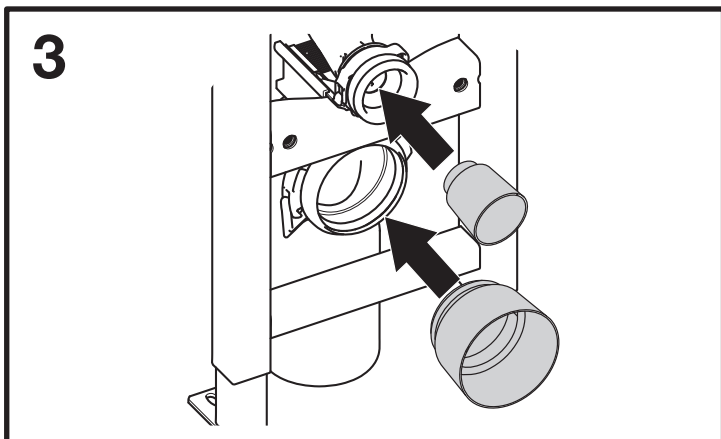

CORNER CONCEALED TOILET CISTERN & FRAME (52C)

5

6

7