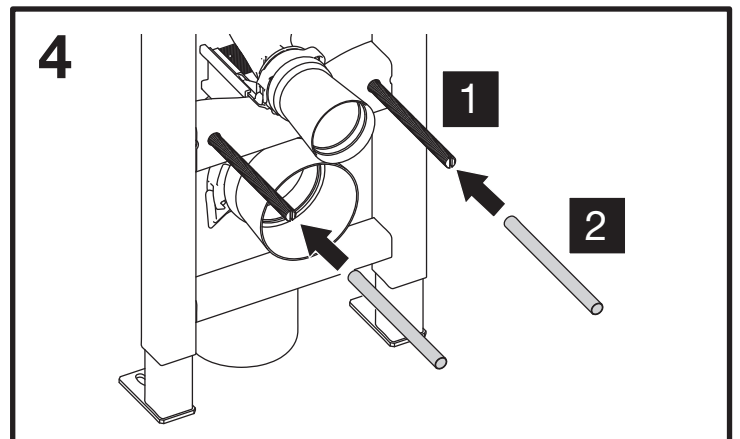

CORNER CONCEALED TOILET CISTERN & FRAME (52C)

5

6

7