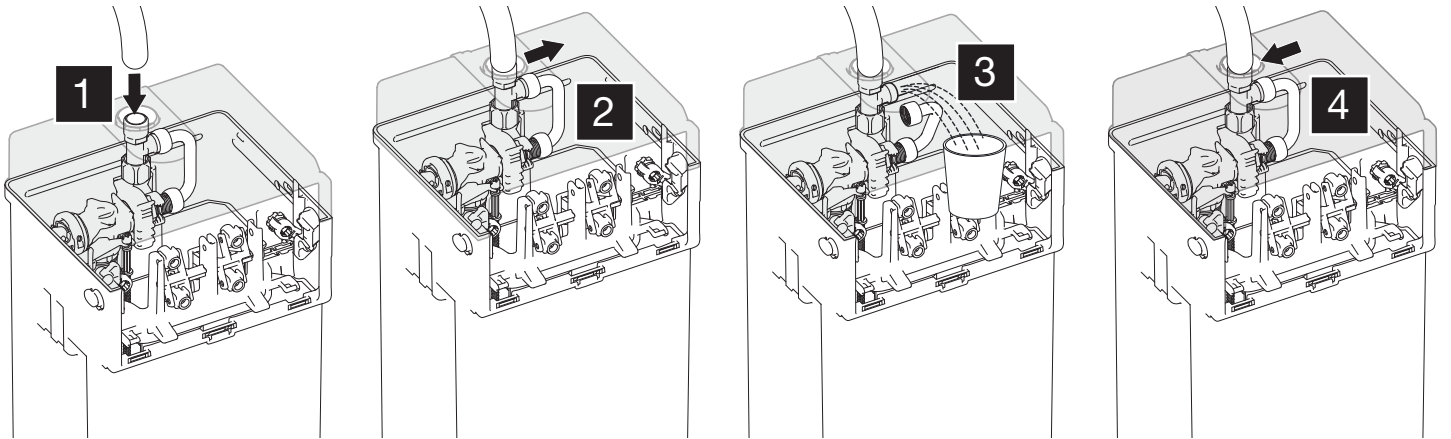

CORNER CONCEALED TOILET CISTERN & FRAME (52C)

5

6

7