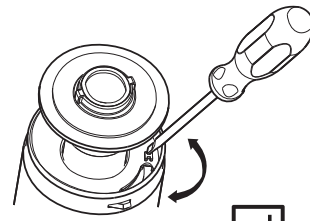

LOW HEIGHT CISTERNS FOR BACK TO WALL TOILETS (52A) MECHANIC

2B

3

FRONT

TOP

6

7

4L / 2L

6L / 3L

7L / 3L

Open

Closed