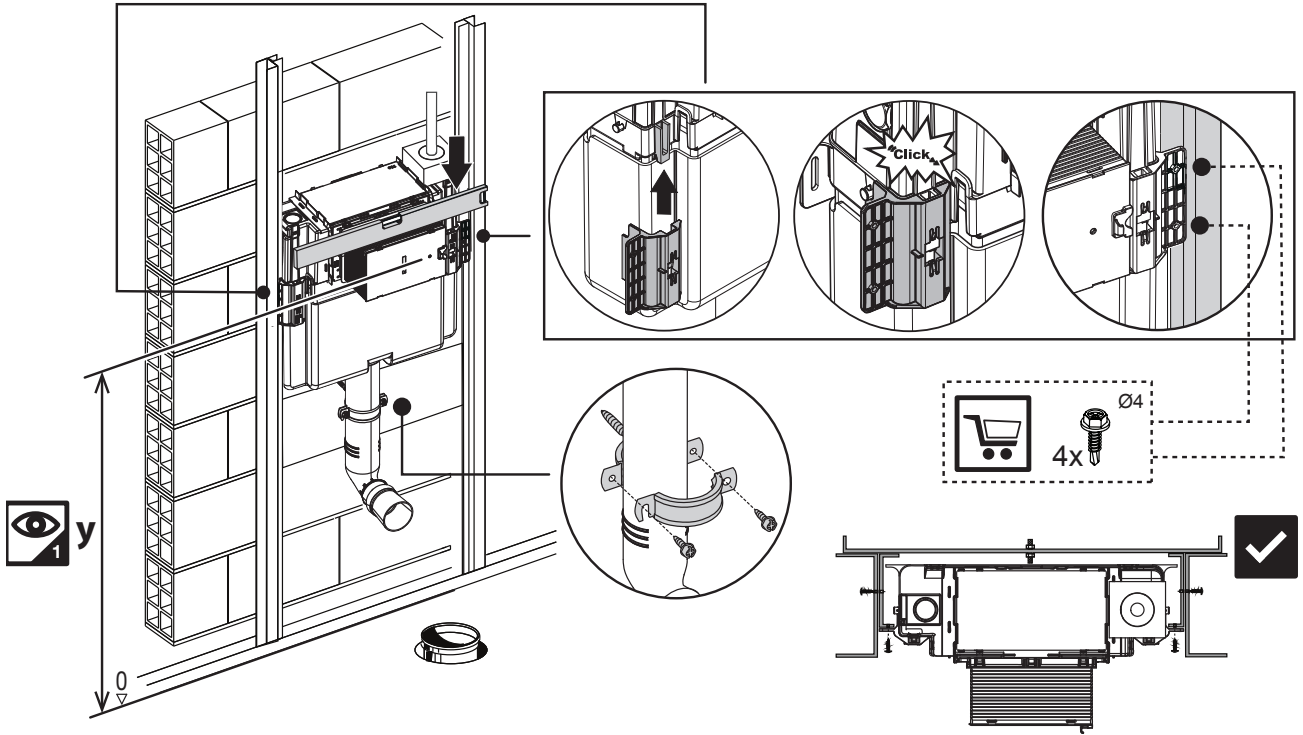

LOW HEIGHT CISTERNS FOR BACK TO WALL TOILETS (52A) MECHANIC

2B

3

FRONT

TOP

6

7

4L / 2L

6L / 3L

7L / 3L

Open

Closed