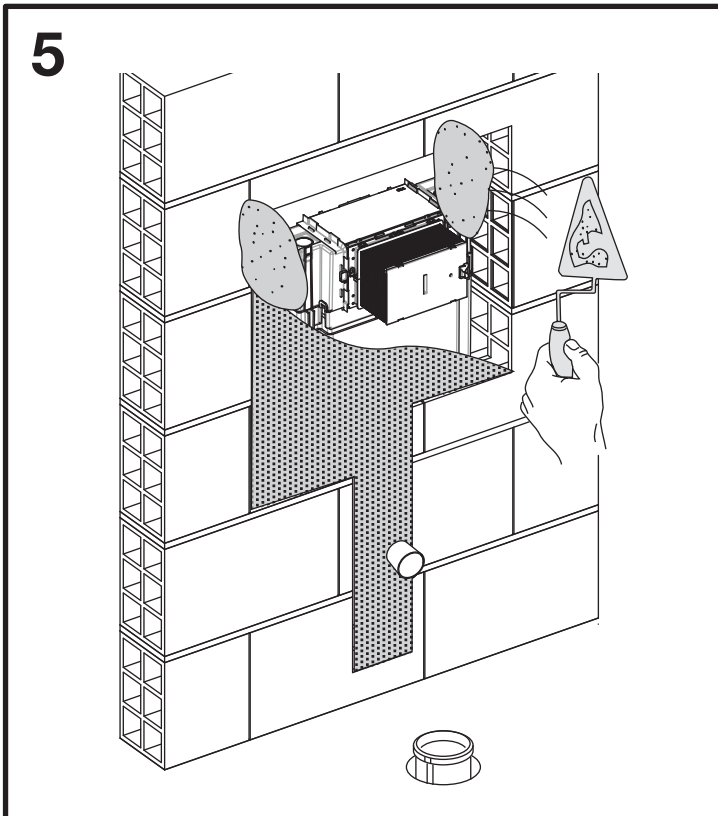

LOW HEIGHT CISTERNS FOR BACK TO WALL TOILETS (52A) MECHANIC

2B

3

FRONT

TOP

6

7

4L / 2L

6L / 3L

7L / 3L

Open

Closed