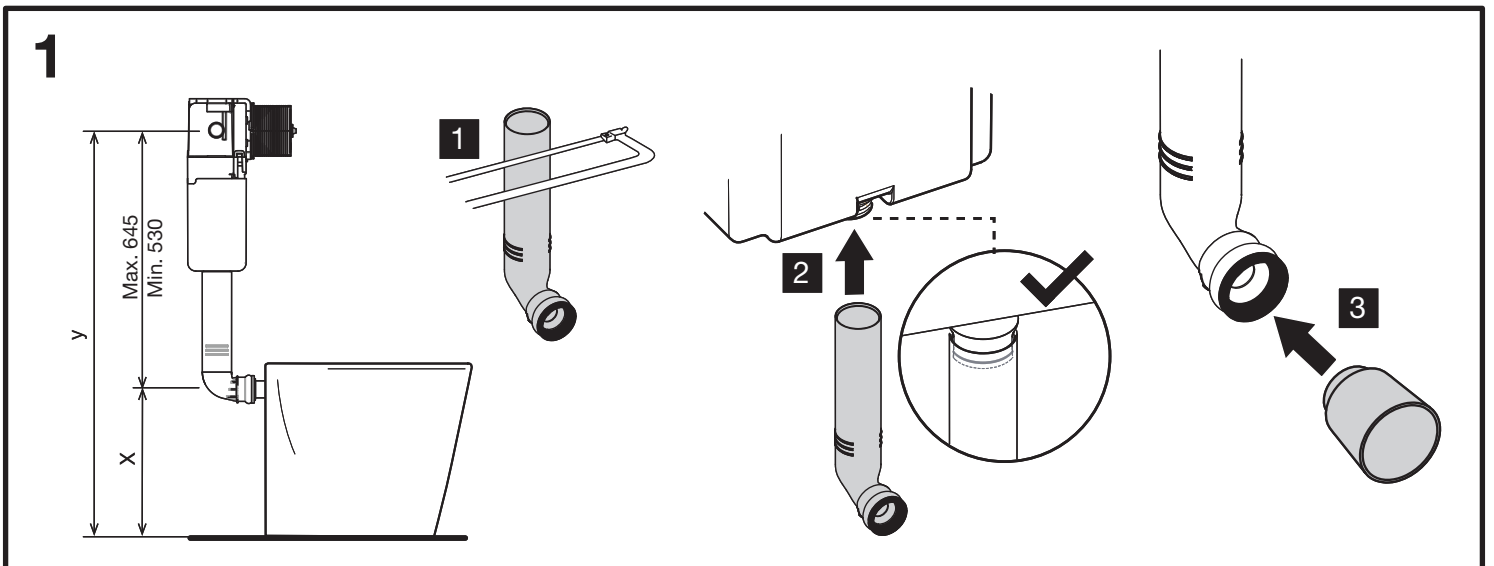

LOW HEIGHT CISTERNS FOR BACK TO WALL TOILETS (52A) MECHANIC

2B

3

FRONT

TOP

6

7

4L / 2L

6L / 3L

7L / 3L

Open

Closed