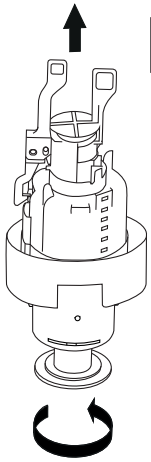

LOW HEIGHT CISTERNS FOR BACK TO WALL TOILETS (52A) MECHANIC

2B

3

FRONT

TOP

6

7

4L / 2L

6L / 3L

7L / 3L

Open

Closed