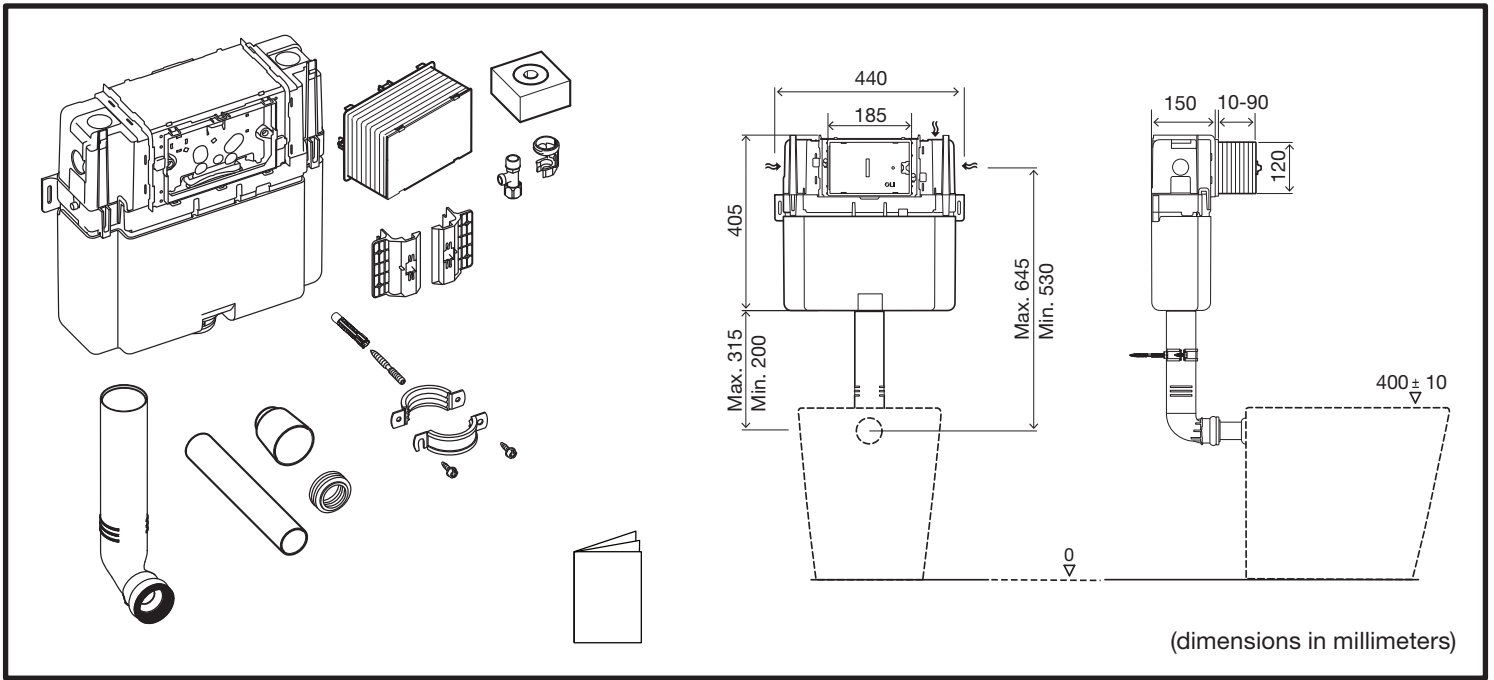

LOW HEIGHT CISTERNS FOR BACK TO WALL TOILETS (52A) MECHANIC

2B

3

FRONT

TOP

6

7

4L / 2L

6L / 3L

7L / 3L

Open

Closed