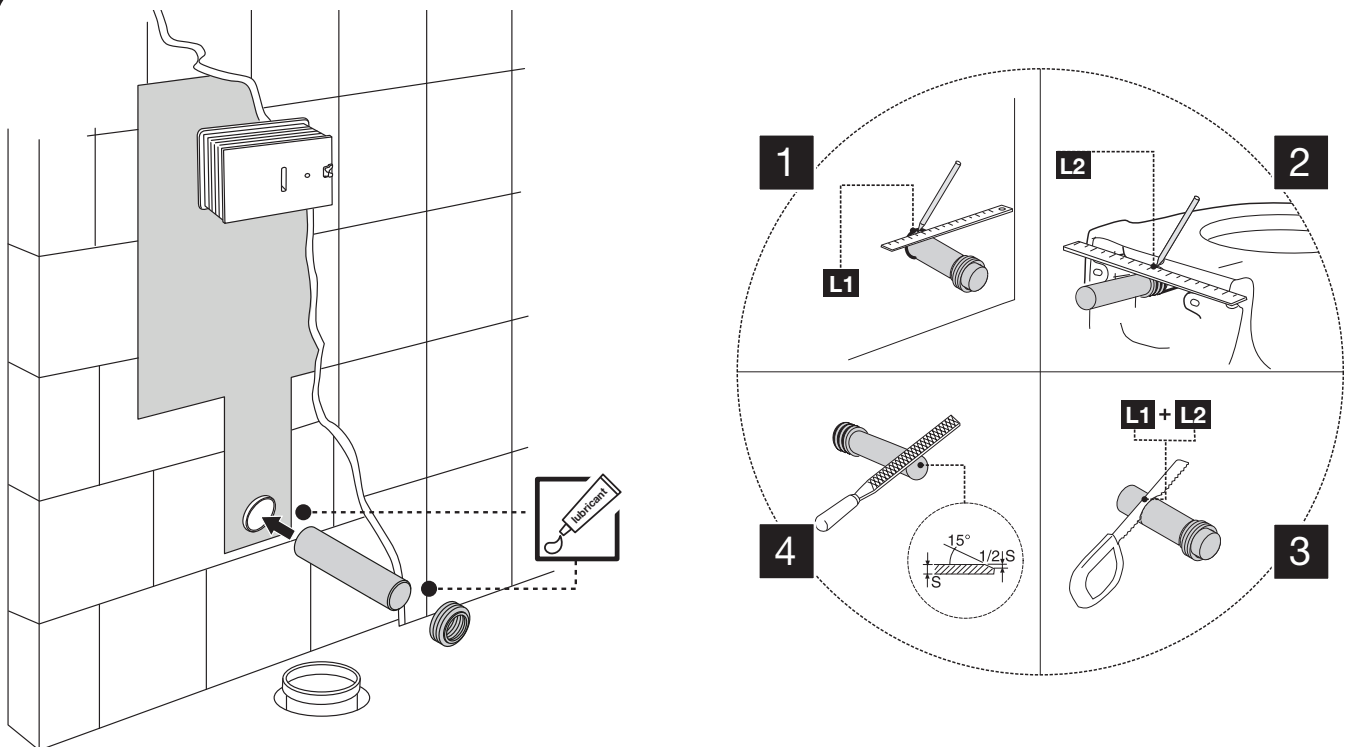

LOW HEIGHT CISTERNS FOR BACK TO WALL TOILETS (52A) MECHANIC

2B

3

FRONT

TOP

6

7

4L / 2L

6L / 3L

7L / 3L

Open

Closed