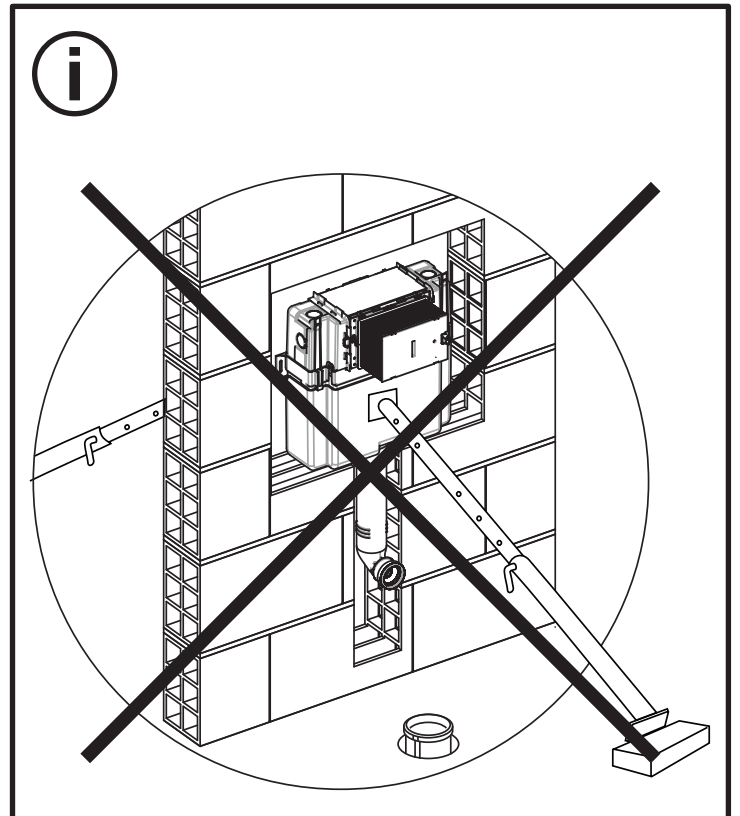

LOW HEIGHT CISTERNS FOR BACK TO WALL TOILETS (52A) MECHANIC

2B

3

FRONT

TOP

6

7

4L / 2L