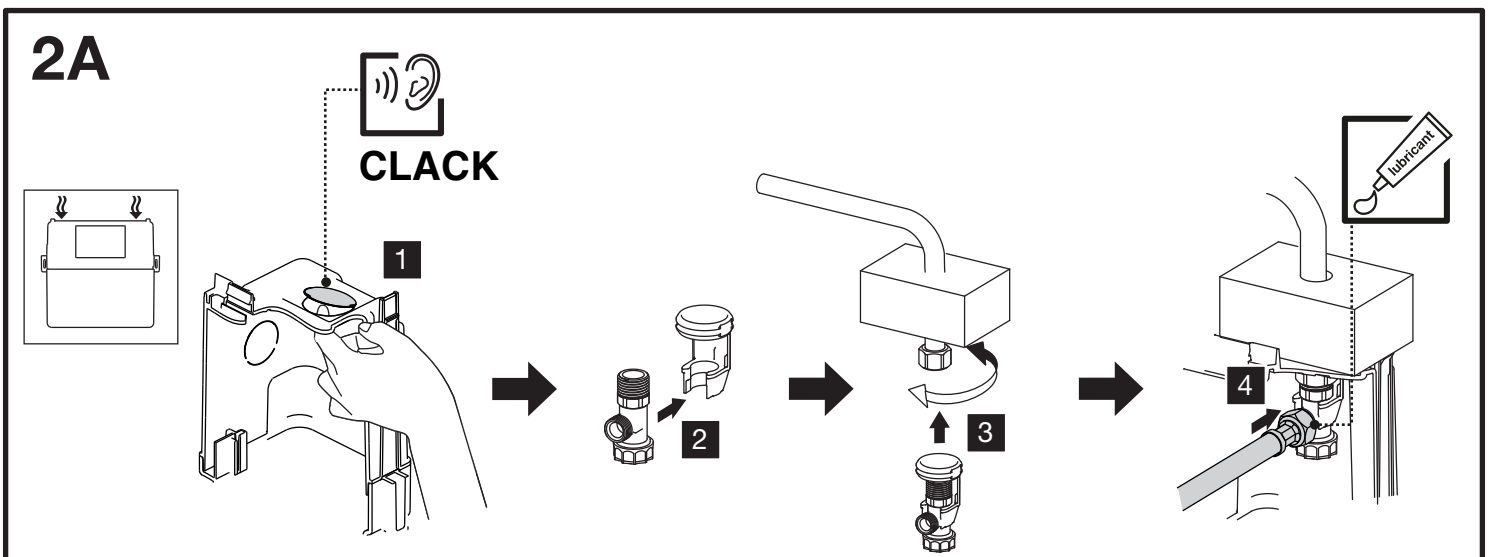

LOW HEIGHT CISTERNS FOR BACK TO WALL TOILETS (52A) MECHANIC

2B

3

FRONT

TOP

6

7

4L / 2L

6L / 3L

7L / 3L

Open

Closed