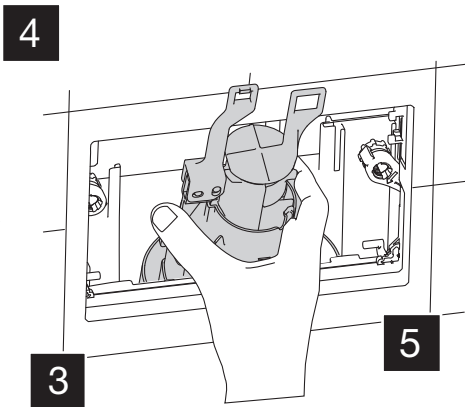

LOW HEIGHT CISTERNS FOR BACK TO WALL TOILETS (52A) MECHANIC

2B

3

FRONT

TOP

6

7

4L / 2L