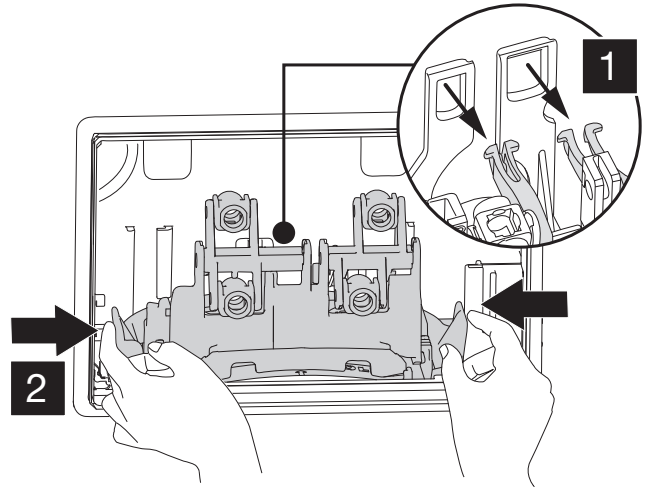

LOW HEIGHT CISTERNS FOR BACK TO WALL TOILETS (52A) MECHANIC

2B

3

FRONT

TOP

6

7

4L / 2L

6L / 3L

7L / 3L

Open

Closed