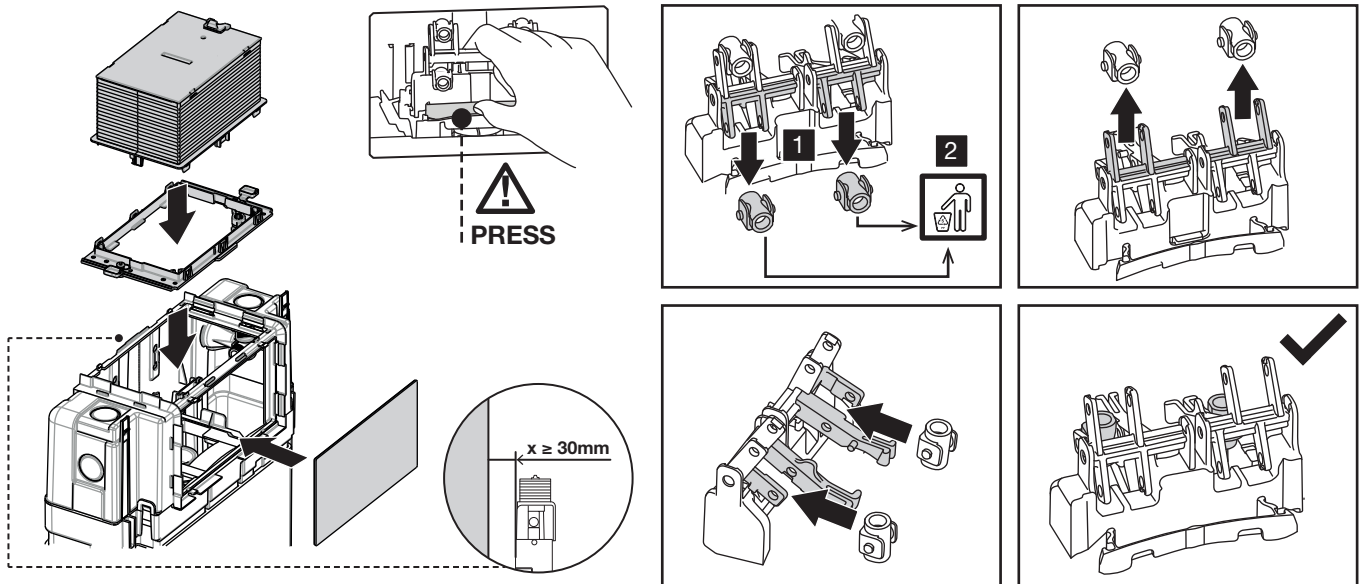

LOW HEIGHT CISTERNS FOR BACK TO WALL TOILETS (52A) MECHANIC

2B

3

FRONT

TOP

6

7

4L / 2L

6L / 3L

7L / 3L

Open

Closed