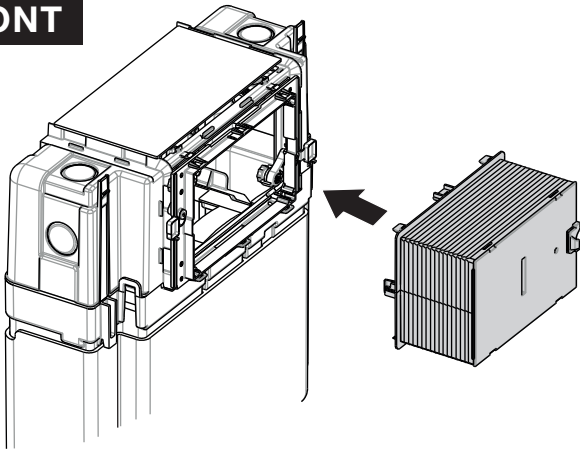

LOW HEIGHT CISTERNS FOR BACK TO WALL TOILETS (52A) MECHANIC

2B

3

FRONT

TOP

6

7

4L / 2L

6L / 3L

7L / 3L

Open

Closed