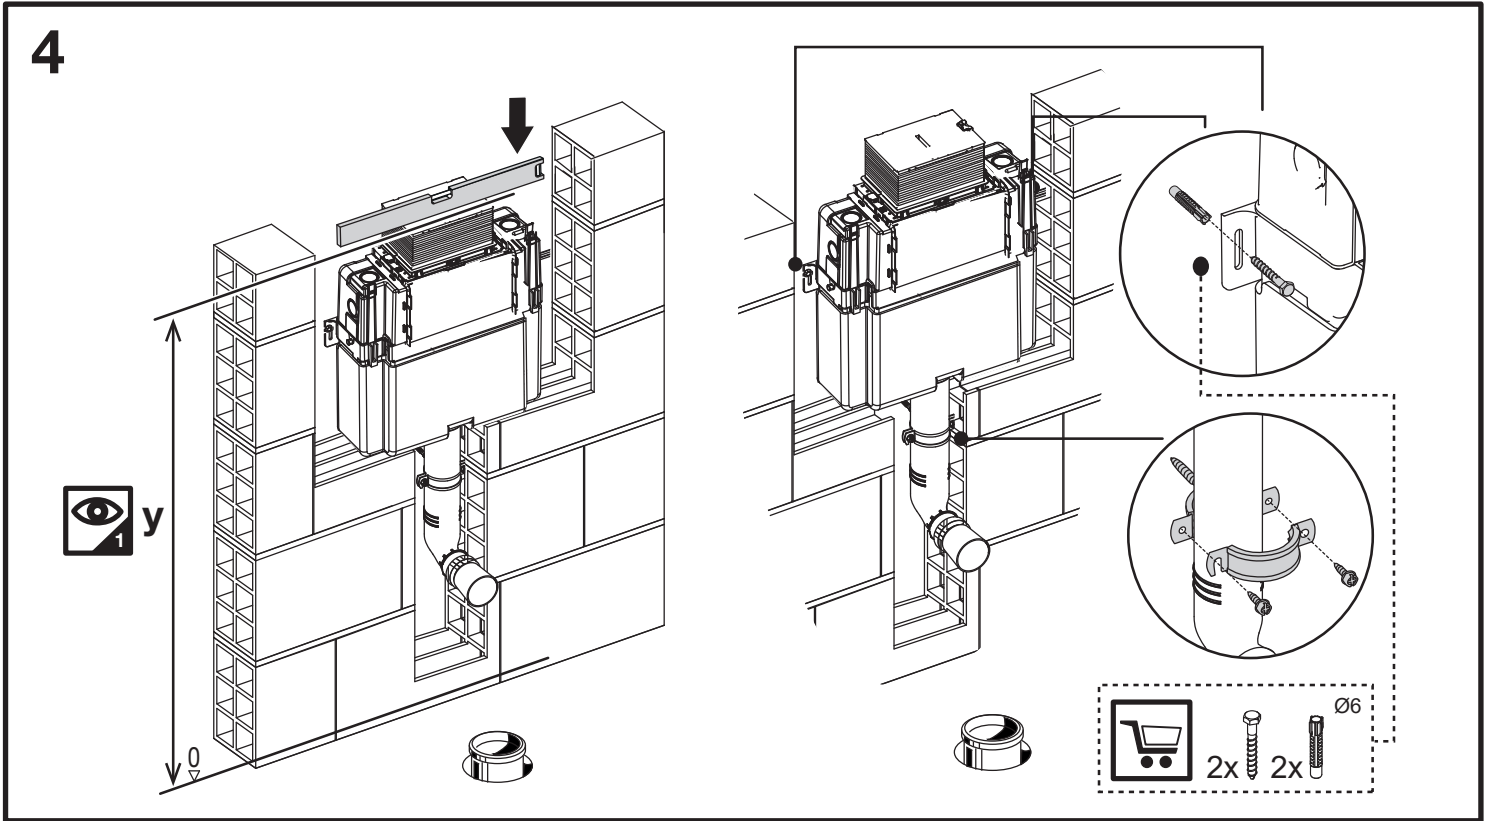

LOW HEIGHT CISTERNS FOR BACK TO WALL TOILETS (52A) MECHANIC

2B

3

FRONT

TOP

6

7

4L / 2L

6L / 3L

7L / 3L

Open

Closed