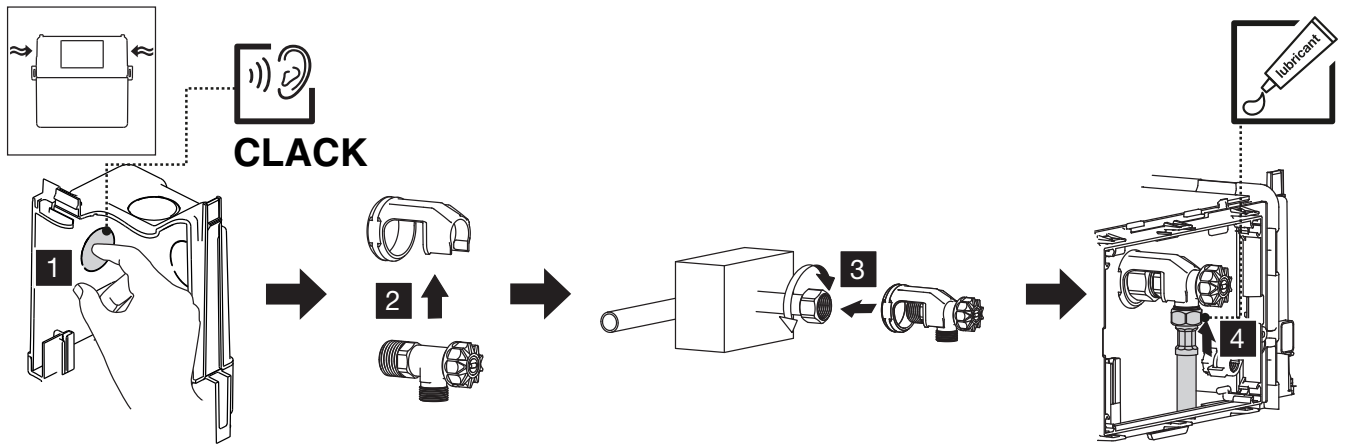

LOW HEIGHT CISTERNS FOR BACK TO WALL TOILETS (52A) MECHANIC

2B

3

FRONT

TOP

6

7

4L / 2L

6L / 3L

7L / 3L

Open

Closed