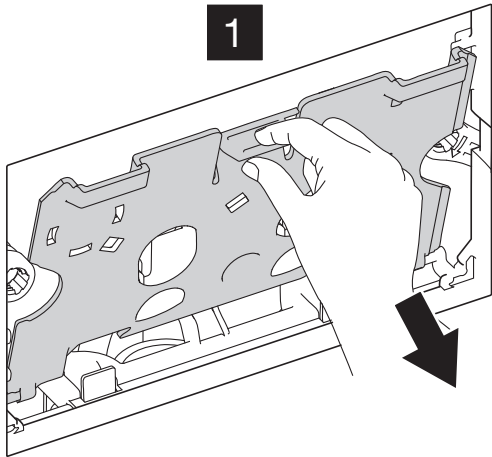

LOW HEIGHT CISTERNS FOR BACK TO WALL TOILETS (52A) MECHANIC

2B

3

FRONT

TOP

6

7

4L / 2L

6L / 3L

7L / 3L

Open

Closed