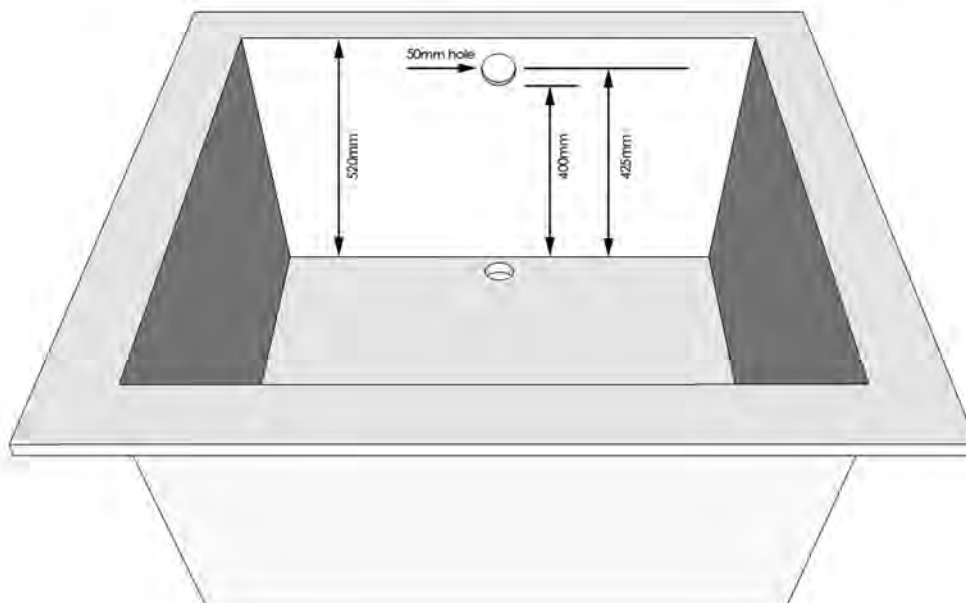

## Square lounge bath dimensions 1050 x 1050mm

## Square lounge bath dimensions 1200 x 1200mm

## Square lounge bath dimensions 1400 x 800mm