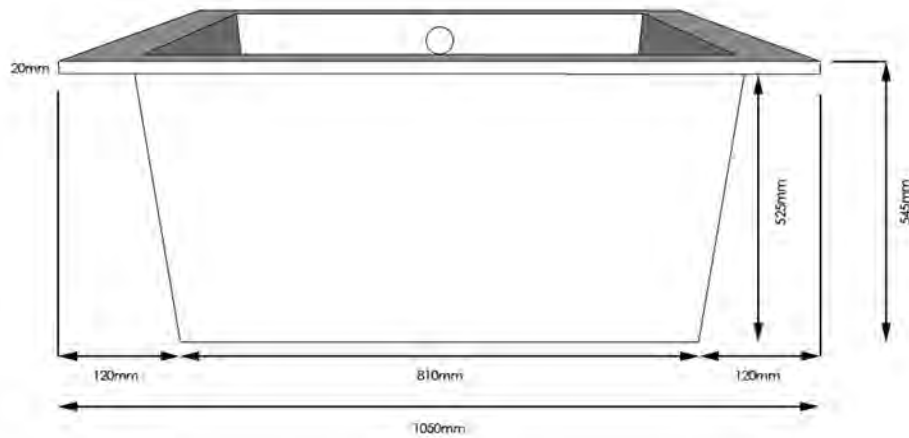

## Square lounge bath dimensions 1050 x 1050mm

## Square lounge bath dimensions 1200 x 1200mm

## Square lounge bath dimensions 1400 x 800mm