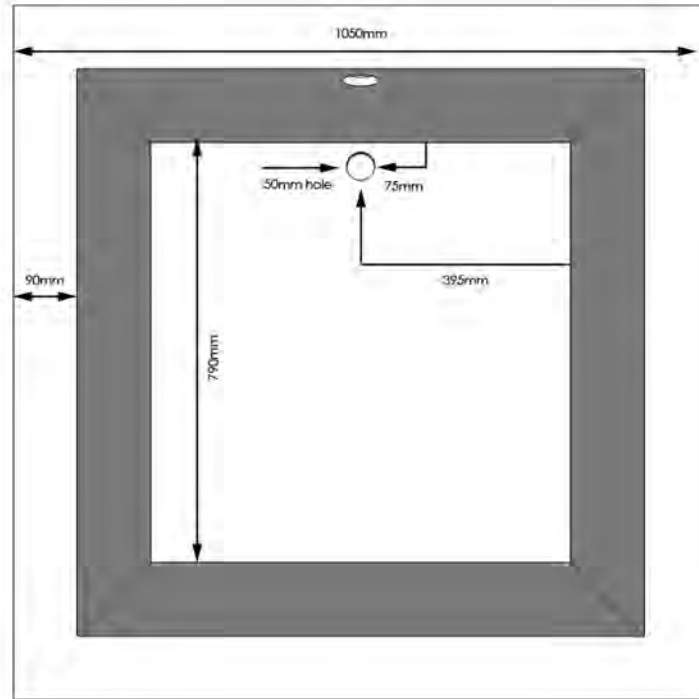

## Square lounge bath dimensions 1050 x 1050mm

## Square lounge bath dimensions 1200 x 1200mm

## Square lounge bath dimensions 1400 x 800mm