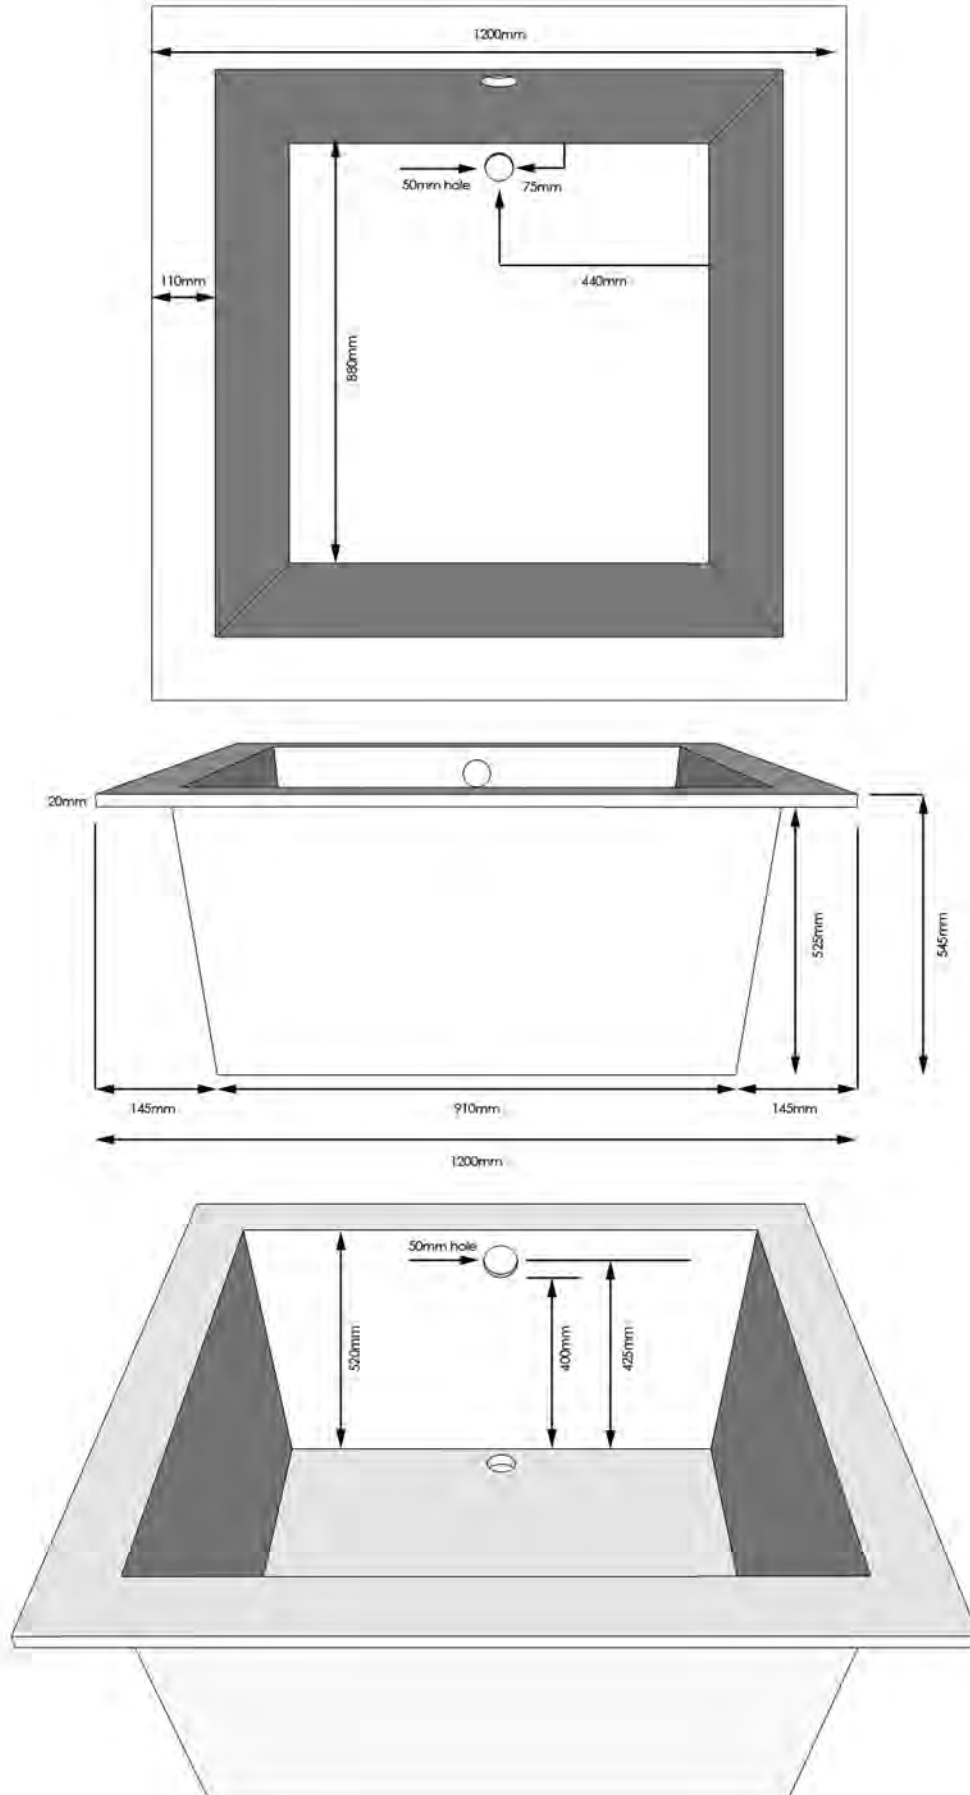

## Square lounge bath dimensions 1050 x 1050mm

## Square lounge bath dimensions 1200 x 1200mm

## Square lounge bath dimensions 1400 x 800mm