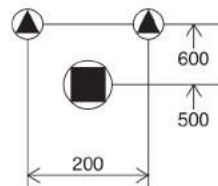

ART DECO WALL HUNG WASH BASIN (18A)

505 SIZE

WEIGHT 14KG
DIMENSIONS IN MM

ART DECO WALL HUNG WASH BASIN (18A)

705 SIZE

WEIGHT 17KG
DIMENSIONS IN MM

LIVINGHOUSE.CO.UK

N.B. Indicated size could have a variation of about 0,6% due to use of the moulds or the variations of the materials' technical characteristics used in the mixture.

TEL: 01722 415000

EMAIL: SALES@LIVINGHOUSE.CO.UK

ART DECO WALL HUNG WASH BASIN (18A)

910 SIZE

WEIGHT 19KG
DIMENSIONS IN MM

LIVINGHOUSE.CO.UK

N.B. Indicated size could have a variation of about 0,6% due to use of the moulds or the variations of the materials' technical characteristics used in the mixture.