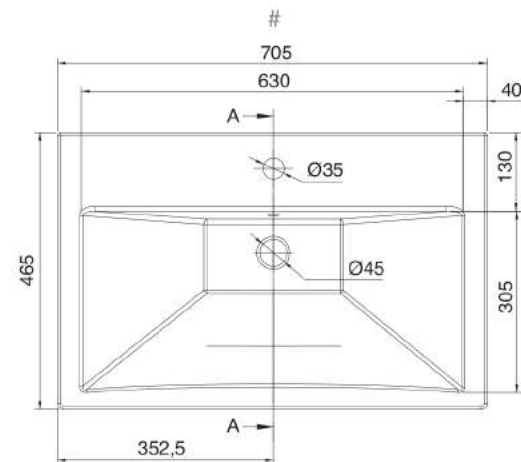

ART DECO WALL HUNG WASH BASIN (18A)

505 SIZE

WEIGHT 14KG
DIMENSIONS IN MM

ART DECO WALL HUNG WASH BASIN (18A)

705 SIZE

WEIGHT 17KG
DIMENSIONS IN MM

LIVINGHOUSE.CO.UK

N.B. Indicated size could have a variation of about 0,6% due to use of the moulds or the variations of the materials' technical characteristics used in the mixture.

TEL: 01722 415000

EMAIL: SALES@LIVINGHOUSE.CO.UK

ART DECO WALL HUNG WASH BASIN (18A)

910 SIZE

WEIGHT 19KG
DIMENSIONS IN MM

LIVINGHOUSE.CO.UK

N.B. Indicated size could have a variation of about 0,6% due to use of the moulds or the variations of the materials' technical characteristics used in the mixture.