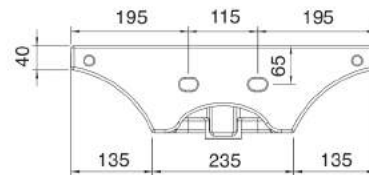

ART DECO WALL HUNG WASH BASIN (18A)

505 SIZE

WEIGHT 14KG
DIMENSIONS IN MM

ART DECO WALL HUNG WASH BASIN (18A)

705 SIZE

WEIGHT 17KG
DIMENSIONS IN MM

LIVINGHOUSE.CO.UK

N.B. Indicated size could have a variation of about 0,6% due to use of the moulds or the variations of the materials' technical characteristics used in the mixture.

TEL: 01722 415000

EMAIL: SALES@LIVINGHOUSE.CO.UK

ART DECO WALL HUNG WASH BASIN (18A)

910 SIZE

WEIGHT 19KG
DIMENSIONS IN MM

LIVINGHOUSE.CO.UK

N.B. Indicated size could have a variation of about 0,6% due to use of the moulds or the variations of the materials' technical characteristics used in the mixture.