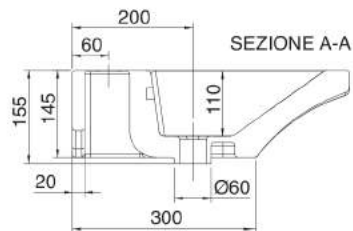

ART DECO WALL HUNG WASH BASIN (18A)

505 SIZE

WEIGHT 14KG
DIMENSIONS IN MM

ART DECO WALL HUNG WASH BASIN (18A)

705 SIZE

WEIGHT 17KG
DIMENSIONS IN MM

LIVINGHOUSE.CO.UK

N.B. Indicated size could have a variation of about 0,6% due to use of the moulds or the variations of the materials' technical characteristics used in the mixture.

TEL: 01722 415000

EMAIL: SALES@LIVINGHOUSE.CO.UK

ART DECO WALL HUNG WASH BASIN (18A)

910 SIZE

WEIGHT 19KG
DIMENSIONS IN MM

LIVINGHOUSE.CO.UK

N.B. Indicated size could have a variation of about 0,6% due to use of the moulds or the variations of the materials' technical characteristics used in the mixture.