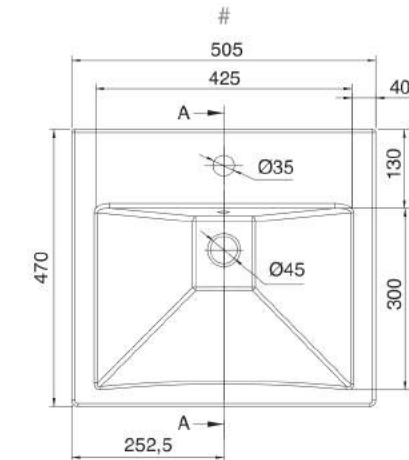

ART DECO WALL HUNG WASH BASIN (18A)

505 SIZE

WEIGHT 14KG
DIMENSIONS IN MM

ART DECO WALL HUNG WASH BASIN (18A)

705 SIZE

WEIGHT 17KG
DIMENSIONS IN MM

LIVINGHOUSE.CO.UK

N.B. Indicated size could have a variation of about 0,6% due to use of the moulds or the variations of the materials' technical characteristics used in the mixture.

TEL: 01722 415000

EMAIL: SALES@LIVINGHOUSE.CO.UK

ART DECO WALL HUNG WASH BASIN (18A)

910 SIZE

WEIGHT 19KG
DIMENSIONS IN MM

LIVINGHOUSE.CO.UK

N.B. Indicated size could have a variation of about 0,6% due to use of the moulds or the variations of the materials' technical characteristics used in the mixture.