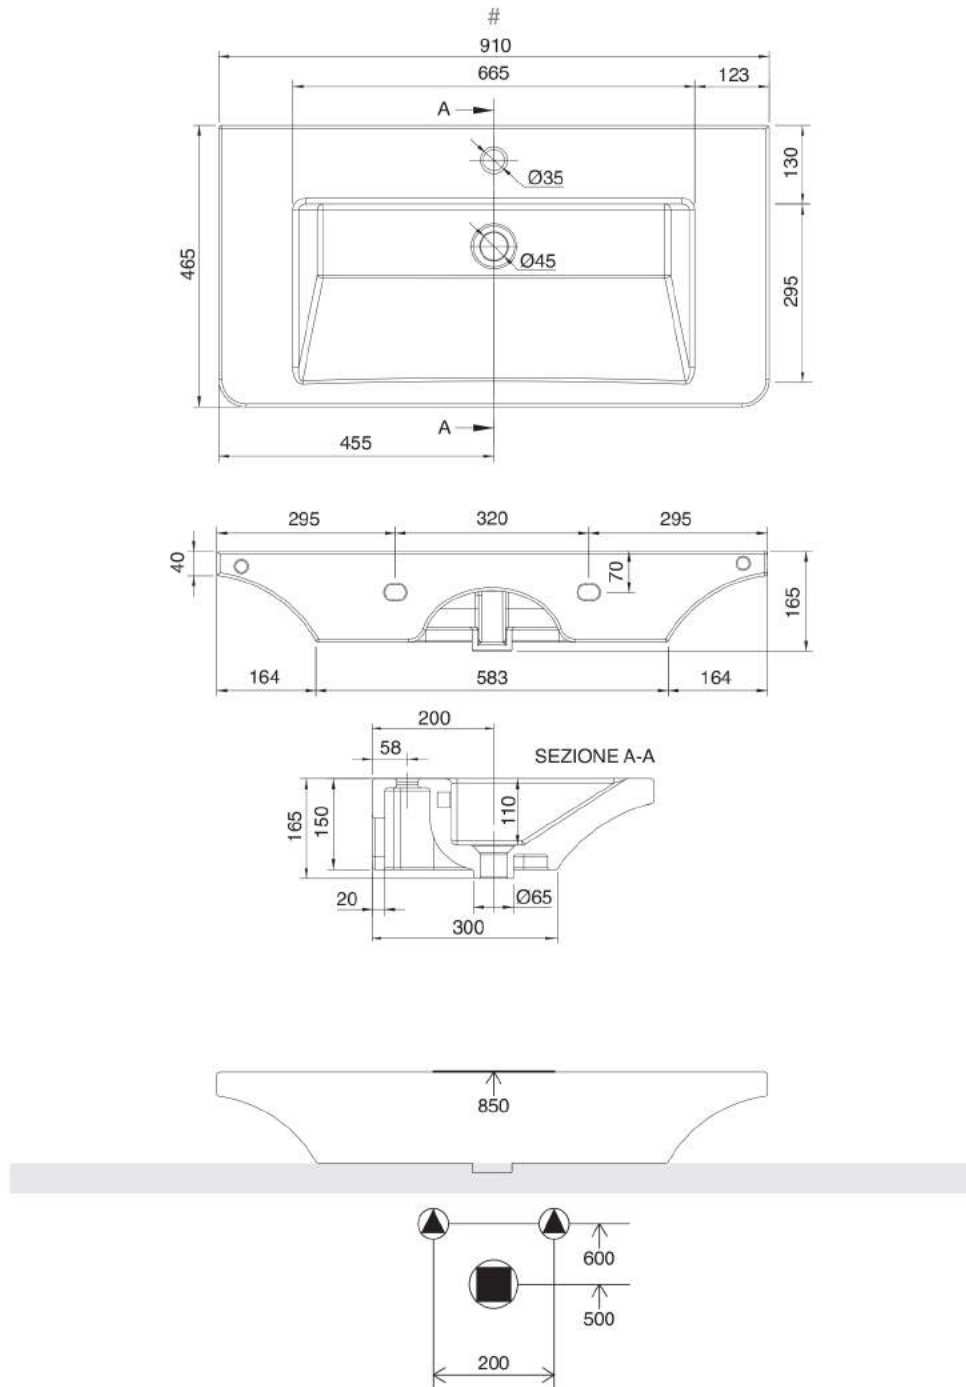

ART DECO WALL HUNG WASH BASIN (18A)

505 SIZE

WEIGHT 14KG
DIMENSIONS IN MM

ART DECO WALL HUNG WASH BASIN (18A)

705 SIZE

WEIGHT 17KG
DIMENSIONS IN MM

LIVINGHOUSE.CO.UK

N.B. Indicated size could have a variation of about 0,6% due to use of the moulds or the variations of the materials' technical characteristics used in the mixture.

TEL: 01722 415000

EMAIL: SALES@LIVINGHOUSE.CO.UK

ART DECO WALL HUNG WASH BASIN (18A)

910 SIZE

WEIGHT 19KG
DIMENSIONS IN MM

LIVINGHOUSE.CO.UK

N.B. Indicated size could have a variation of about 0,6% due to use of the moulds or the variations of the materials' technical characteristics used in the mixture.