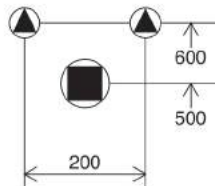

ART DECO WALL HUNG WASH BASIN (18A)

505 SIZE

WEIGHT 14KG
DIMENSIONS IN MM

ART DECO WALL HUNG WASH BASIN (18A)

705 SIZE

WEIGHT 17KG
DIMENSIONS IN MM

LIVINGHOUSE.CO.UK

N.B. Indicated size could have a variation of about 0,6% due to use of the moulds or the variations of the materials' technical characteristics used in the mixture.

TEL: 01722 415000

EMAIL: SALES@LIVINGHOUSE.CO.UK

ART DECO WALL HUNG WASH BASIN (18A)

910 SIZE

WEIGHT 19KG
DIMENSIONS IN MM

LIVINGHOUSE.CO.UK

N.B. Indicated size could have a variation of about 0,6% due to use of the moulds or the variations of the materials' technical characteristics used in the mixture.