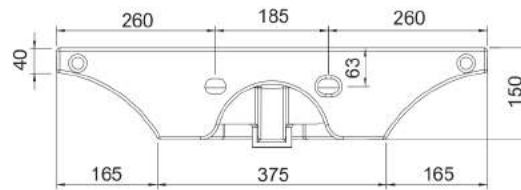

ART DECO WALL HUNG WASH BASIN (18A)

505 SIZE

WEIGHT 14KG
DIMENSIONS IN MM

ART DECO WALL HUNG WASH BASIN (18A)

705 SIZE

WEIGHT 17KG
DIMENSIONS IN MM

LIVINGHOUSE.CO.UK

N.B. Indicated size could have a variation of about 0,6% due to use of the moulds or the variations of the materials' technical characteristics used in the mixture.

TEL: 01722 415000

EMAIL: SALES@LIVINGHOUSE.CO.UK

ART DECO WALL HUNG WASH BASIN (18A)

910 SIZE

WEIGHT 19KG
DIMENSIONS IN MM

LIVINGHOUSE.CO.UK

N.B. Indicated size could have a variation of about 0,6% due to use of the moulds or the variations of the materials' technical characteristics used in the mixture.