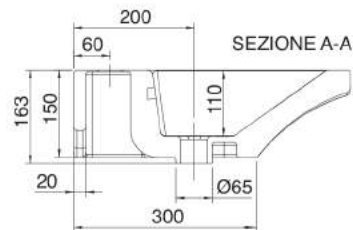

ART DECO WALL HUNG WASH BASIN (18A)

505 SIZE

WEIGHT 14KG
DIMENSIONS IN MM

ART DECO WALL HUNG WASH BASIN (18A)

705 SIZE

WEIGHT 17KG
DIMENSIONS IN MM

LIVINGHOUSE.CO.UK

N.B. Indicated size could have a variation of about 0,6% due to use of the moulds or the variations of the materials' technical characteristics used in the mixture.

TEL: 01722 415000

EMAIL: SALES@LIVINGHOUSE.CO.UK

ART DECO WALL HUNG WASH BASIN (18A)

910 SIZE

WEIGHT 19KG
DIMENSIONS IN MM

LIVINGHOUSE.CO.UK

N.B. Indicated size could have a variation of about 0,6% due to use of the moulds or the variations of the materials' technical characteristics used in the mixture.