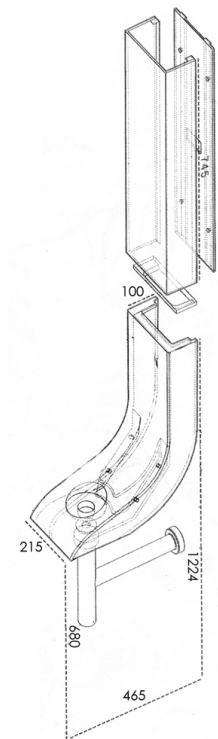

nouveau white wash station

nouveau white wash station

wall hung washstand available in white, red, magenta and black
with integrated mirror cabinet
to be used with Nouveau White Icetek Resin basin in black or white
1300mm high x 600mm wide x 535mm deep inc 600mm basin