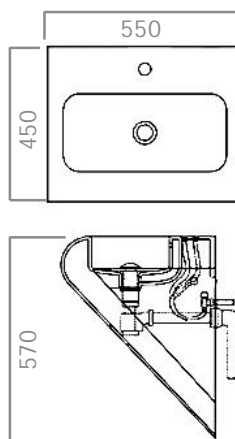

nouveau white wall hung basin

wall hung basin

nouveau white wall hung basin

*triangular shaped basin designed to compliment the wall hung
nouveau white toilet and bidet
with one tap hole
sides can also be supplied in a range of colours to special order*