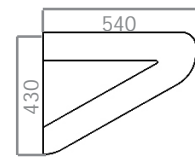

nouveau white wall hung toilet & bidet

wall hung toilet

wall hung bidet

nouveau white wall hung toilet & bidet

*supplied with white inserts
range of coloured inserts available to special order
toilet supplied with soft close seat*