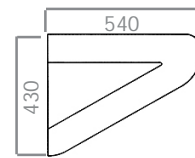

nouveau white wall hung toilet & bidet

wall hung toilet

wall hung bidet

nouveau white wall hung toilet & bidet

*supplied with white inserts
range of coloured inserts available to special order
toilet supplied with soft close seat*