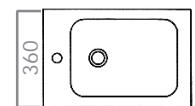

nouveau white wall hung toilet & bidet

wall hung toilet

wall hung bidet

nouveau white wall hung toilet & bidet

*supplied with white inserts
range of coloured inserts available to special order
toilet supplied with soft close seat*