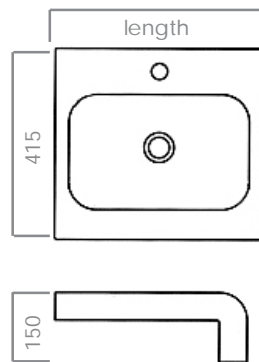

nouveau white elle basin

elle basin

nouveau white elle basin

semi recessed lay on basin with over hanging edge, with one tap hole

*size shown: 450mm length
also available: 650mm length*