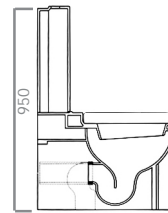

nouveau white close coupled toilet

close coupled toilet

nouveau white close coupled toilet

supplied with factory finished white sides which
can be colour customised on site
shown with nouveau white back to all bidet