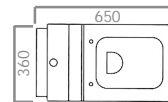

nouveau white close coupled toilet

close coupled toilet

nouveau white close coupled toilet

supplied with factory finished white sides which
can be colour customised on site
shown with nouveau white back to all bidet