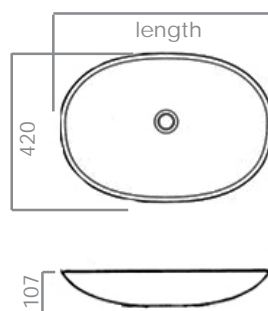

nouveau white classic black basin

classic icetec wash basin

nouveau white classic black wash basin

also available in white

constructed from icetek resin, which out-performs ceramic in strength and durability and has a low shine finish

without tap holes

*size shown: 600mm length
also available: 750mm length*