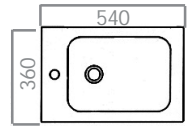

nouveau white back to wall toilet & bidet

back to wall bidet

back to wall toilet

nouveau white back to wall toilet & bidet

*available with white doors as standard
range of colours available to special order
with unique storage space behind doors and soft close seat*