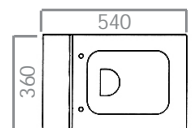

nouveau white back to wall toilet & bidet

back to wall bidet

back to wall toilet

nouveau white back to wall toilet & bidet

*available with white doors as standard
range of colours available to special order
with unique storage space behind doors and soft close seat*