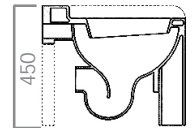

nouveau white back to wall toilet & bidet

back to wall bidet

back to wall toilet

nouveau white back to wall toilet & bidet

*available with white doors as standard
range of colours available to special order
with unique storage space behind doors and soft close seat*