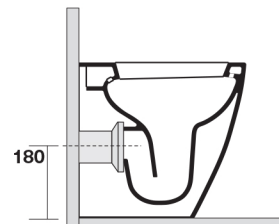

SUPER SMALL BACK TO WALL TOILET (20L)

WEIGHT 25KG
DIMENSIONS IN MM

LIVINGHOUSE.CO.UK

N.B. Indicated size could have a variation of about 0,6% due to use of the moulds or the variations of the materials' technical characteristics used in the mixture.