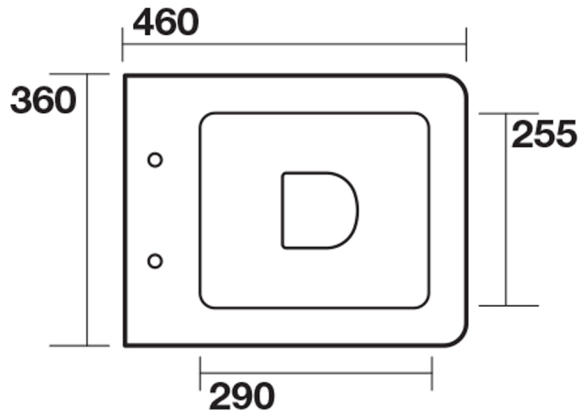

SUPER SMALL BACK TO WALL TOILET (20L)

WEIGHT 25KG
DIMENSIONS IN MM

LIVINGHOUSE.CO.UK

N.B. Indicated size could have a variation of about 0,6% due to use of the moulds or the variations of the materials' technical characteristics used in the mixture.