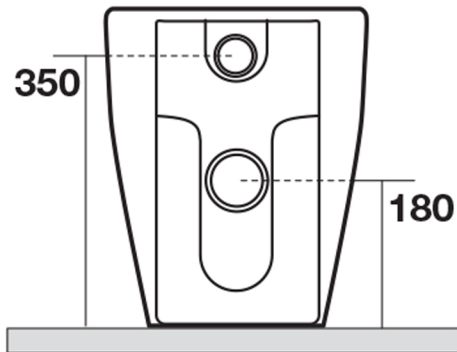

SUPER SMALL BACK TO WALL TOILET (20L)

WEIGHT 25KG
DIMENSIONS IN MM

LIVINGHOUSE.CO.UK

N.B. Indicated size could have a variation of about 0,6% due to use of the moulds or the variations of the materials' technical characteristics used in the mixture.