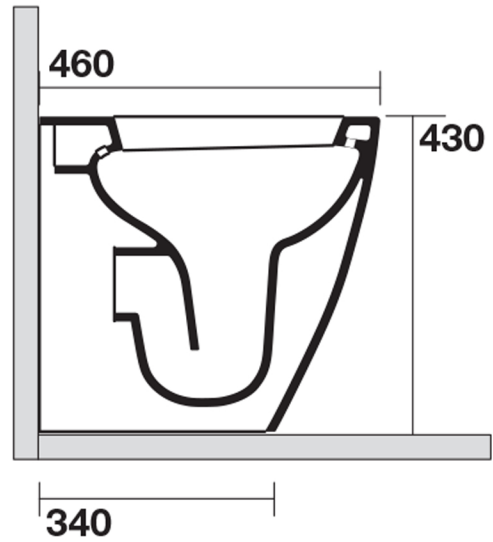

SUPER SMALL BACK TO WALL TOILET (20L)

WEIGHT 25KG
DIMENSIONS IN MM

LIVINGHOUSE.CO.UK

N.B. Indicated size could have a variation of about 0,6% due to use of the moulds or the variations of the materials' technical characteristics used in the mixture.