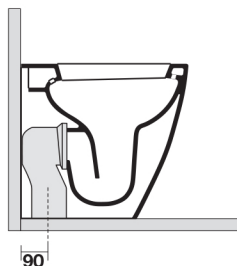

SUPER SMALL BACK TO WALL TOILET (20L)

WEIGHT 25KG
DIMENSIONS IN MM

LIVINGHOUSE.CO.UK

N.B. Indicated size could have a variation of about 0,6% due to use of the moulds or the variations of the materials' technical characteristics used in the mixture.