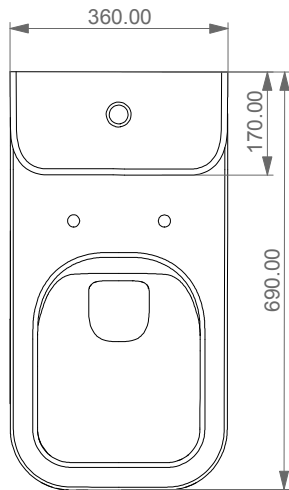

Open Life Rimless Toilet & Cistern (10K)

LIVINGHOUSE.CO.UK

TEL: 01722 415000

EMAIL: SALES@LIVINGHOUSE.CO.UK

FRONT

TOP

Open Life Rimless Toilet & Cistern (10K)	LIVINGHOUSE.CO.UK TEL: 01722 415000 EMAIL: SALES@LIVINGHOUSE.CO.UK
Scale 1:10	The dimensions are not binding; products are subject to changes. Measurement shown may be subjected to small variations or are indicative.
cod. 10K