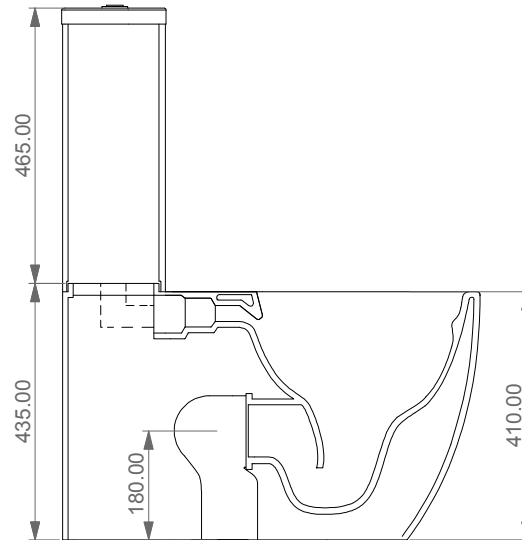

Open Life Rimless Toilet & Cistern (10K)

LIVINGHOUSE.CO.UK

TEL: 01722 415000

EMAIL: SALES@LIVINGHOUSE.CO.UK

SECTION

TOP

Open Life Rimless Toilet & Cistern (10K)	LIVINGHOUSE.CO.UK TEL: 01722 415000 EMAIL: SALES@LIVINGHOUSE.CO.UK
Scale 1:10	The dimensions are not binding; products are subject to changes. Measurement shown may be subjected to small variations or are indicative.
cod. 10K