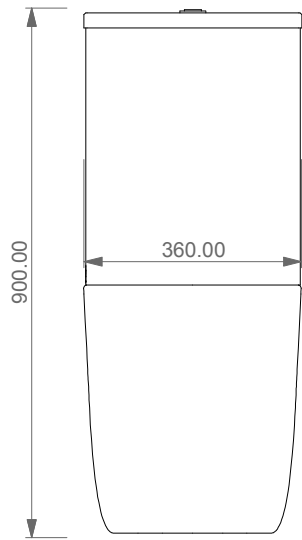

Open Life Rimless Toilet & Cistern (10K)

LIVINGHOUSE.CO.UK

TEL: 01722 415000

EMAIL: SALES@LIVINGHOUSE.CO.UK

FRONT