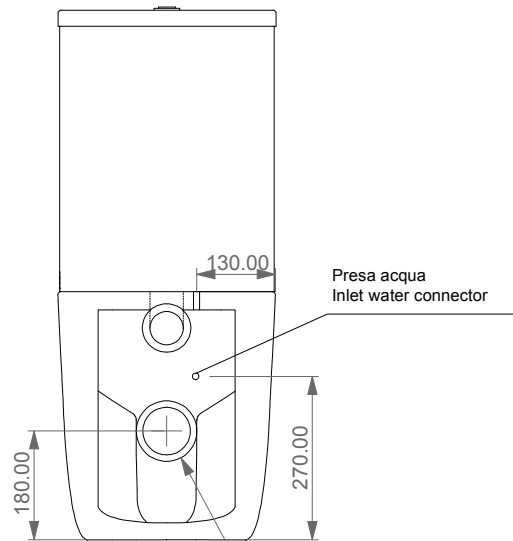

SECTION

REAR