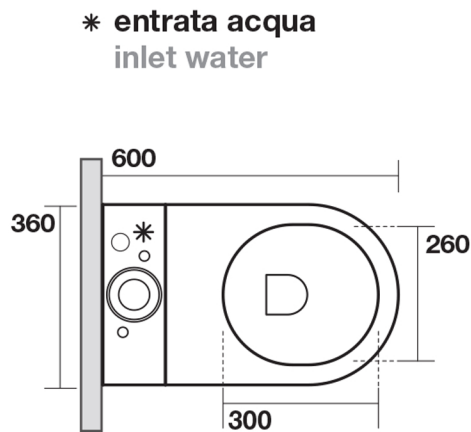

# SOFT CUBE SPACE SAVING TOILET & CISTERN (20G)

WEIGHT 29KG  
DIMENSIONS IN MM

**vista frontale  
front view**