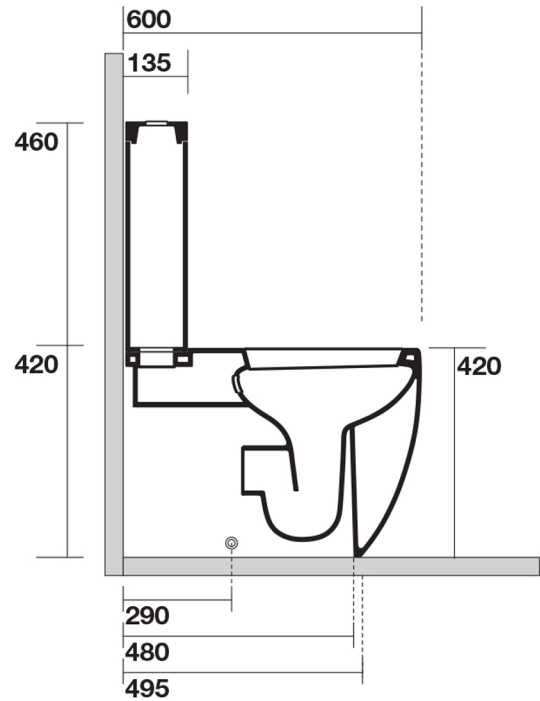

# SOFT CUBE SPACE SAVING TOILET & CISTERN (20G)

WEIGHT 29KG  
DIMENSIONS IN MM

**vista frontale  
front view**