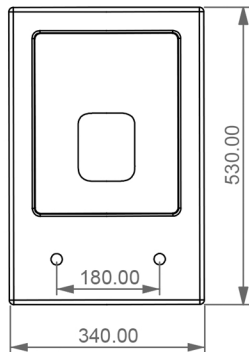

QUBE WALL MOUNTED TOILET & SOFT CLOSE SEAT (21D)

WEIGHT 24.5KG
DIMENSIONS IN MM

FRONT

LEFT

TOP

REAR

SECTION