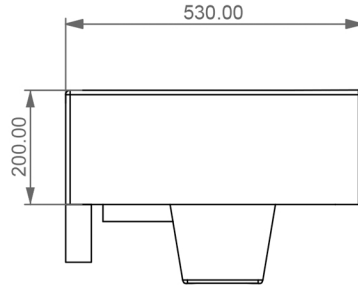

QUBE WALL MOUNTED TOILET & SOFT CLOSE SEAT (21D)

WEIGHT 24.5KG
DIMENSIONS IN MM

FRONT

LEFT

TOP

REAR

SECTION