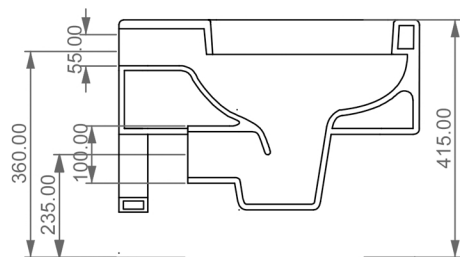

QUBE WALL MOUNTED TOILET & SOFT CLOSE SEAT (21D)

WEIGHT 24.5KG
DIMENSIONS IN MM

FRONT

LEFT

TOP

REAR

SECTION