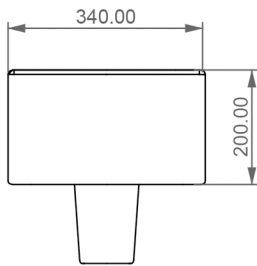

QUBE WALL MOUNTED TOILET & SOFT CLOSE SEAT (21D)

WEIGHT 24.5KG
DIMENSIONS IN MM

FRONT

LEFT

TOP

REAR

SECTION