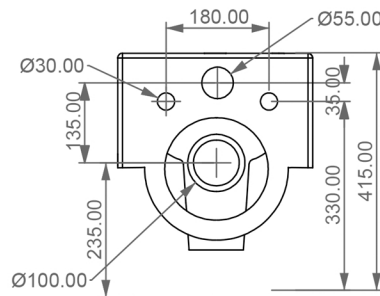

QUBE WALL MOUNTED TOILET & SOFT CLOSE SEAT (21D)

WEIGHT 24.5KG
DIMENSIONS IN MM

FRONT

LEFT

TOP

REAR

SECTION