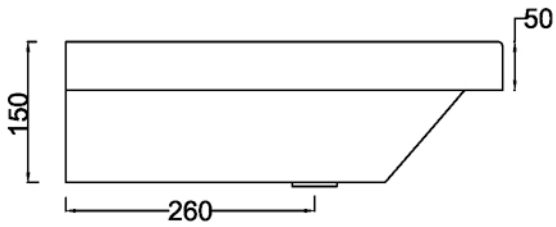

PURE WALL HUNG SLIM RECTANGULAR SINK (9C) 550 X 450MM

WEIGHT 13KG
DIMENSIONS IN MM

PURE WALL HUNG SLIM RECTANGULAR SINK (9C) 715 X 450MM

WEIGHT 18KG
DIMENSIONS IN MM

PURE WALL HUNG SLIM RECTANGULAR SINK (9C) 915 X 450MM

WEIGHT 23KG
DIMENSIONS IN MM