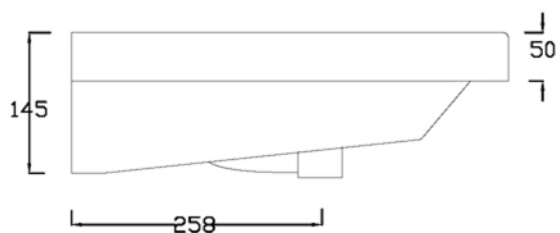

PURE WALL HUNG SLIM RECTANGULAR SINK (9C) 550 X 450MM

WEIGHT 13KG
DIMENSIONS IN MM

PURE WALL HUNG SLIM RECTANGULAR SINK (9C) 715 X 450MM

WEIGHT 18KG
DIMENSIONS IN MM

PURE WALL HUNG SLIM RECTANGULAR SINK (9C) 915 X 450MM

WEIGHT 23KG
DIMENSIONS IN MM