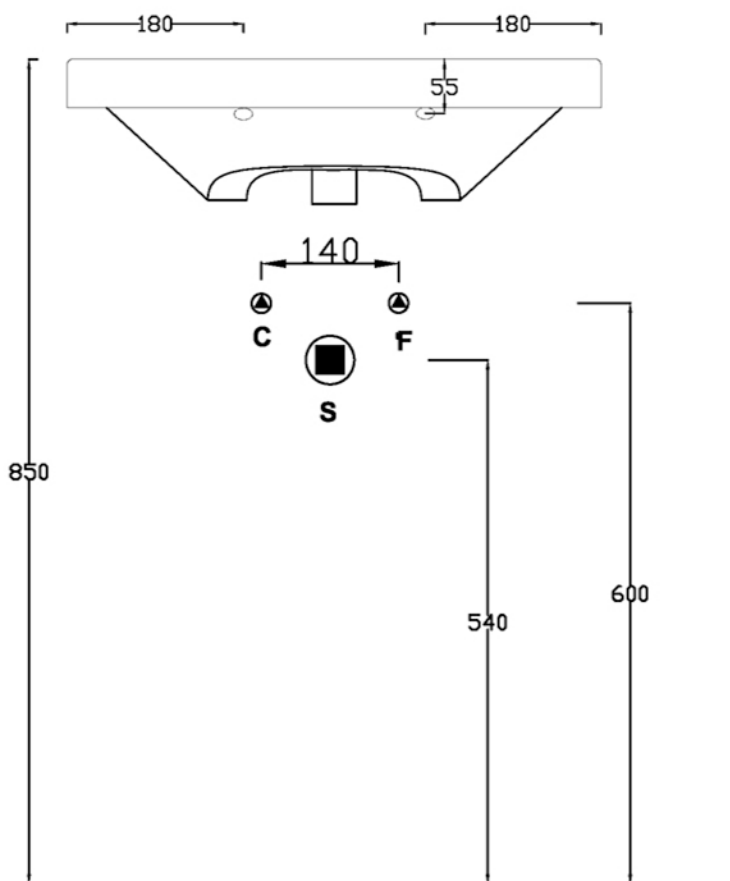

PURE WALL HUNG SLIM RECTANGULAR SINK (9C) 550 X 450MM

WEIGHT 13KG
DIMENSIONS IN MM

PURE WALL HUNG SLIM RECTANGULAR SINK (9C) 715 X 450MM

WEIGHT 18KG
DIMENSIONS IN MM

PURE WALL HUNG SLIM RECTANGULAR SINK (9C) 915 X 450MM

WEIGHT 23KG
DIMENSIONS IN MM