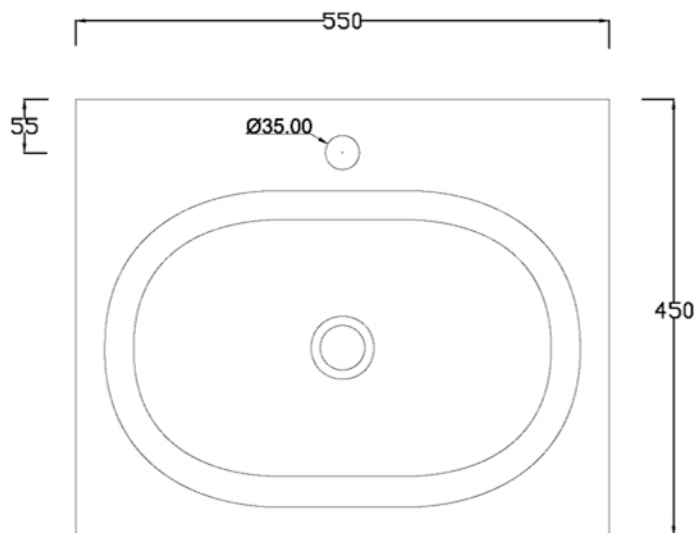

PURE WALL HUNG SLIM RECTANGULAR SINK (9C) 550 X 450MM

WEIGHT 13KG
DIMENSIONS IN MM

PURE WALL HUNG SLIM RECTANGULAR SINK (9C) 715 X 450MM

WEIGHT 18KG
DIMENSIONS IN MM

PURE WALL HUNG SLIM RECTANGULAR SINK (9C) 915 X 450MM

WEIGHT 23KG
DIMENSIONS IN MM