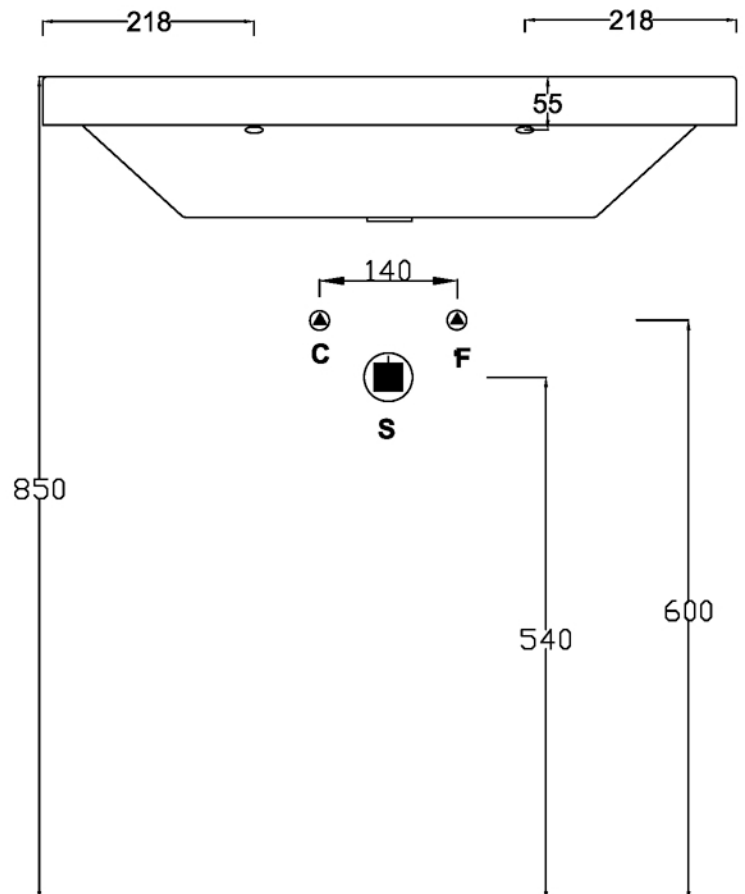

PURE WALL HUNG SLIM RECTANGULAR SINK (9C) 550 X 450MM

WEIGHT 13KG
DIMENSIONS IN MM

PURE WALL HUNG SLIM RECTANGULAR SINK (9C) 715 X 450MM

WEIGHT 18KG
DIMENSIONS IN MM

PURE WALL HUNG SLIM RECTANGULAR SINK (9C) 915 X 450MM

WEIGHT 23KG
DIMENSIONS IN MM