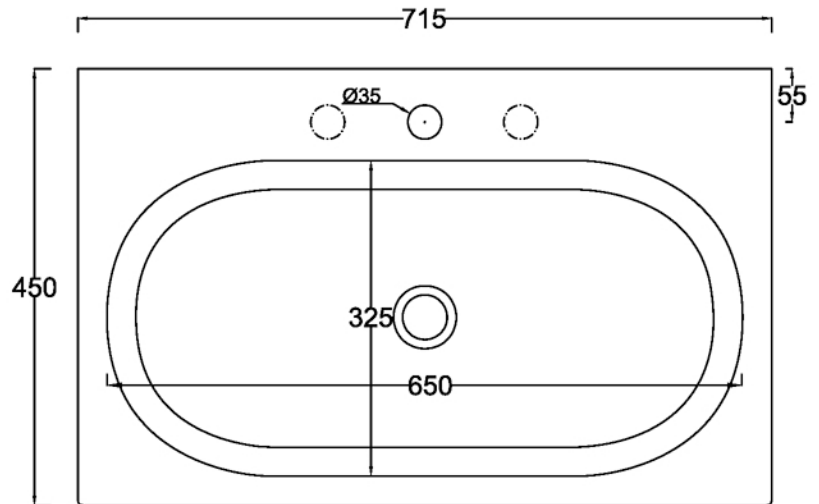

PURE WALL HUNG SLIM RECTANGULAR SINK (9C) 550 X 450MM

WEIGHT 13KG
DIMENSIONS IN MM

PURE WALL HUNG SLIM RECTANGULAR SINK (9C) 715 X 450MM

WEIGHT 18KG
DIMENSIONS IN MM

PURE WALL HUNG SLIM RECTANGULAR SINK (9C) 915 X 450MM

WEIGHT 23KG
DIMENSIONS IN MM