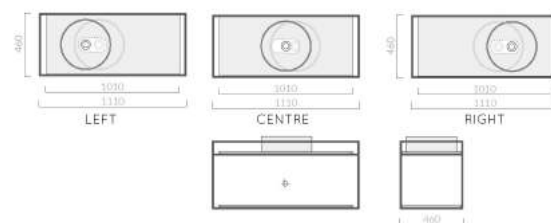

### STORAGE SHELF

○ white

○ matt white

● matt black

● matt grey

● matt blue

TOP

FRONT