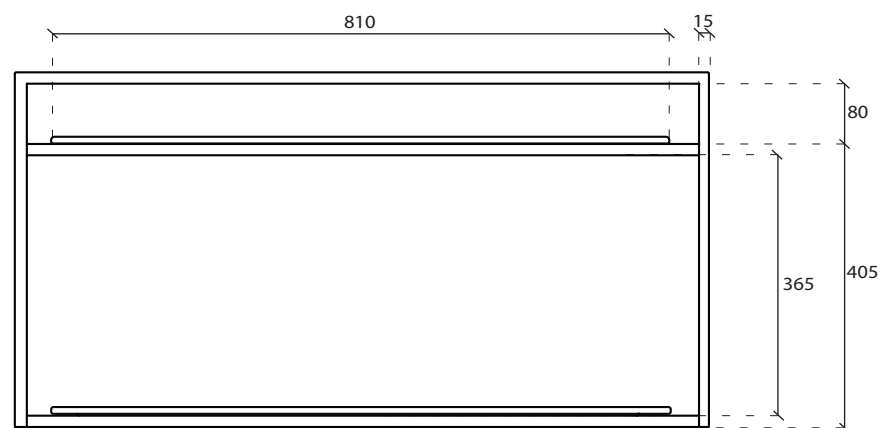

SIDE

Constantly improving its products by adding new materials, new projects and modern production technologies. The company reserves the right to change any technical

specifications/dimension and/or operating characteristics of the products at any time and without giving notice. The ceramic items weight may vary up to 20%.