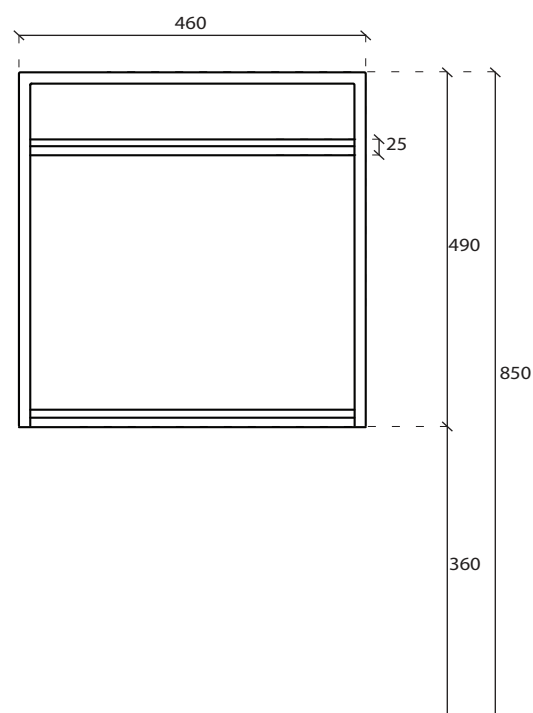

PASTEL

Pastel Wall Mounted Bathroom Furniture (NP8)

FRAME COLOURS

Matt black

Light gold

WEIGHT 8KG

COLOURS

BASIN SHELF

white

matt white

matt black

matt grey

matt blue

STORAGE SHELF

white

matt white

matt black

matt grey

matt blue

TOP

FRONT

SIDE

Constantly improving its products by adding new materials, new projects and modern production technologies. The company reserves the right to change any technical

specifications/dimension and/or operating characteristics of the products at any time and without giving notice. The ceramic items weight may vary up to 20%.