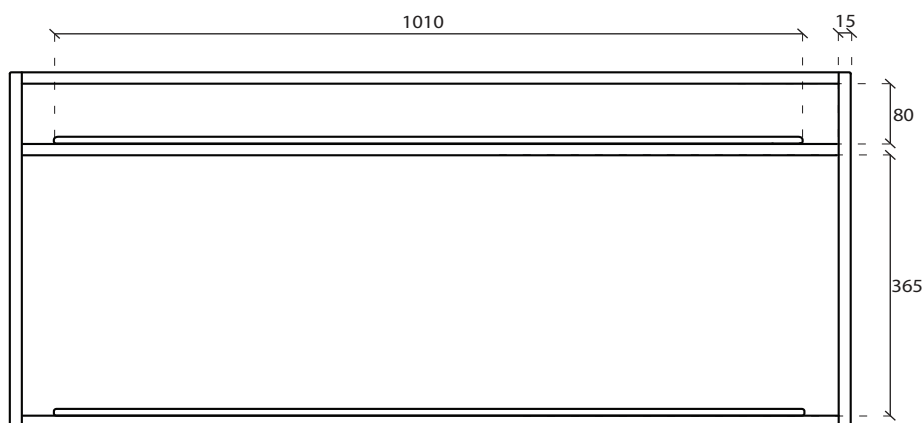

SIDE

Constantly improving its products by adding new materials, new projects and modern production technologies. The company reserves the right to change any technical

specifications/dimension and/or operating characteristics of the products at any time and without giving notice. The ceramic items weight may vary up to 20%.