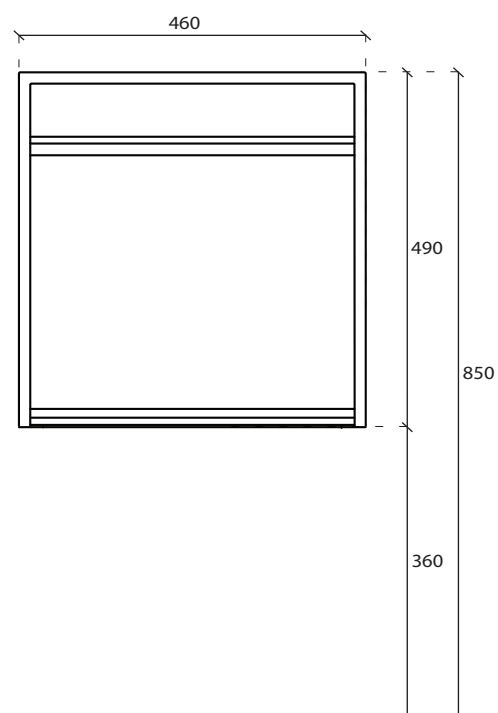

PASTEL

Pastel Wall Mounted Bathroom Furniture (NP8)

FRAME COLOURS

● Matt black

● Light gold

WEIGHT 10KG

COLOURS

BASIN SHELF

○ white

○ matt white

● matt black

● matt grey

● matt blue

STORAGE SHELF

○ white

○ matt white

● matt black

● matt grey

● matt blue

TOP

FRONT

SIDE

Constantly improving its products by adding new materials, new projects and modern production technologies. The company reserves the right to change any technical

specifications/dimension and/or operating characteristics of the products at any time and without giving notice. The ceramic items weight may vary up to 20%.