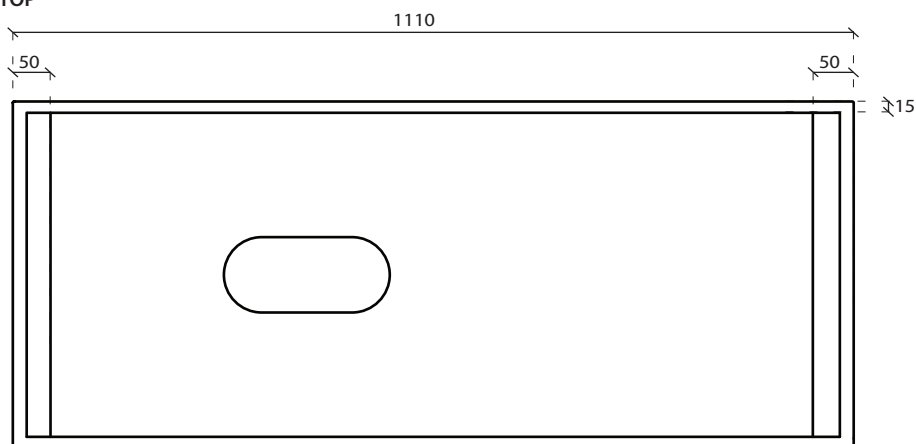

STORAGE SHELF

○ white

○ matt white

● matt black

● matt grey

● matt blue

TOP