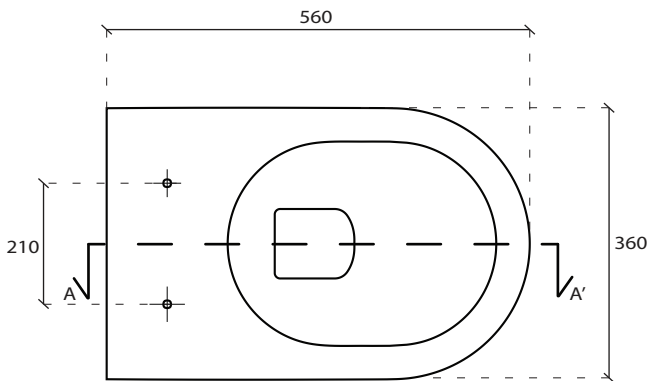

PASTEL

Pastel Wall Hung Toilet (NP6)

COLOURS

- white
- matt white
- matt black
- matt grey

Thermosetting extra slim seat-cover, with soft closing hinges and quick release system.

Wall-hung WC without RIM

Weight **Kg 21.5**