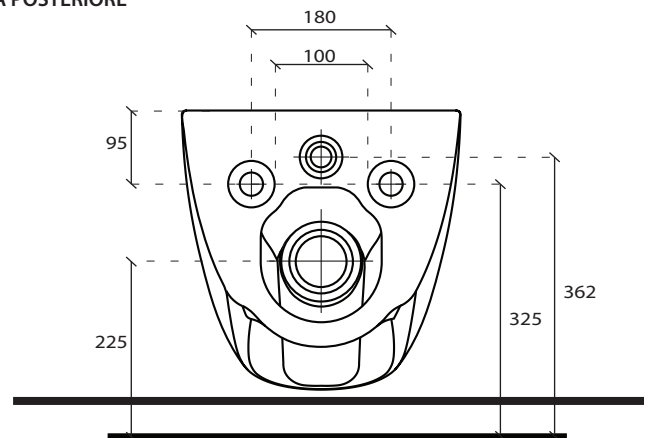

PASTEL

Pastel Wall Hung Toilet (NP6)

COLOURS

-  white
-  matt white
-  matt black
-  matt grey

Thermosetting extra slim seat-cover, with soft closing hinges and quick release system.

Wall-hung WC without RIM

Weight **Kg 21.5**

SEZIONE A- A'

VISTA POSTERIORE

ATTENTION

Constantly improving its products by adding new materials, new projects and modern production technologies. The company reserves the right to change any technical

specifications/dimension and/or operating characteristics of the products at any time and without giving notice. The ceramic items weight may vary up to 20%.