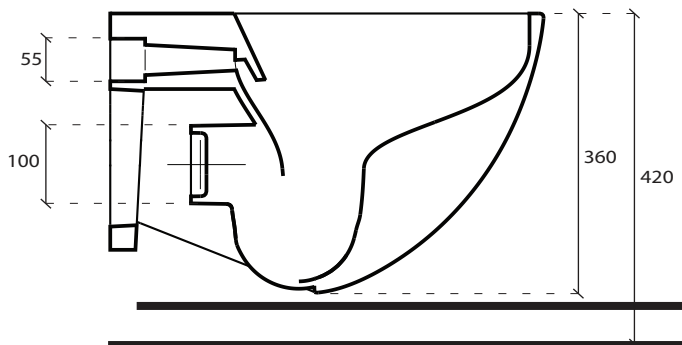

SEZIONE A- A'