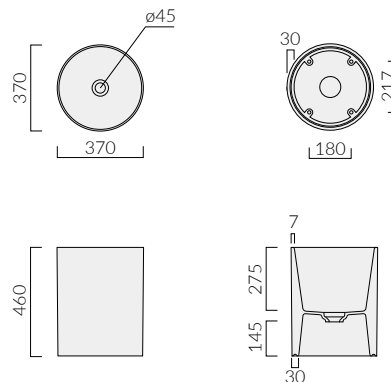

## Pastel Tall Round Counter Basin (NP4)

### COLOURS

-  white
-  matt white
-  matt black
-  matt grey
-  matt blue
-  sand
-  ocher
-  sage
-  violet

Countertop washbasin Ø40xh20cm

Without overflow.  
Click clack drain and siphon not included.

**Kg. 21**