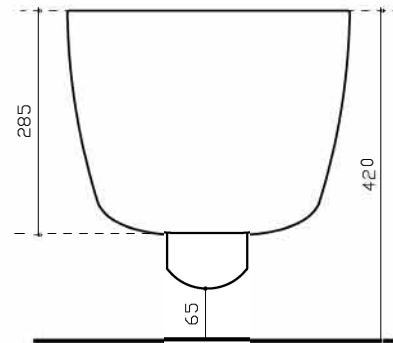

### COLOURS

-  white
-  matt white
-  matt black
-  matt grey

Wall-hung WC without RIM

Weight **Kg 21**

Top View

Front View

Lateral View