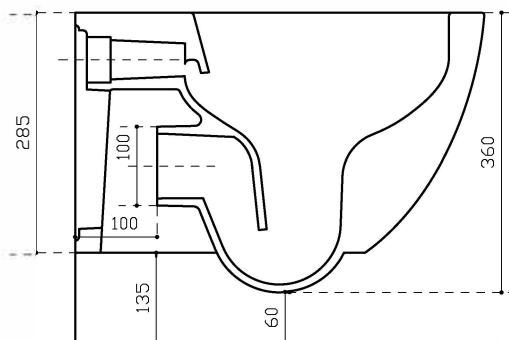

### COLOURS

-  white
-  matt white
-  matt black
-  matt grey

Wall-hung WC without RIM

Weight **Kg 21**

Top View

Front View

Lateral View

### ATTENTION

Constantly improving its products by adding new materials, new projects and modern production technologies. The company reserves the right to change any technical

specifications/dimension and/or operating characteristics of the products at any time and without giving notice. The ceramic items weight may vary up to 20%.