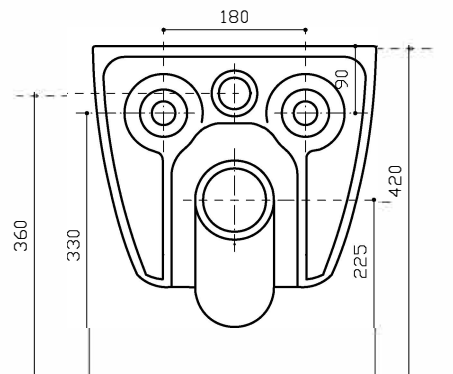

### COLOURS

-  white
-  matt white
-  matt black
-  matt grey

Wall-hung WC without RIM

Weight **Kg 21**

Top View

Front View

Lateral View

### ATTENTION

Constantly improving its products by adding new materials, new projects and modern production technologies. The company reserves the right to change any technical

specifications/dimension and/or operating characteristics of the products at any time and without giving notice. The ceramic items weight may vary up to 20%.