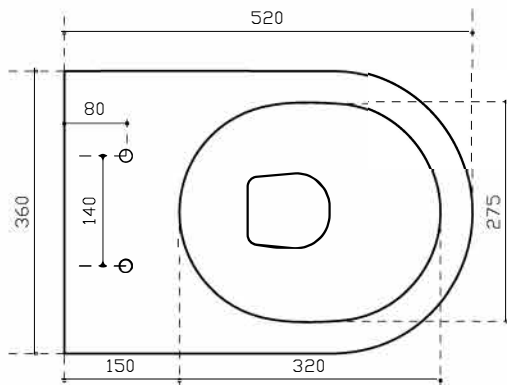

### COLOURS

-  white
-  matt white
-  matt black
-  matt grey

Wall-hung WC without RIM

Weight **Kg 21**

Top View

Front View

Lateral View