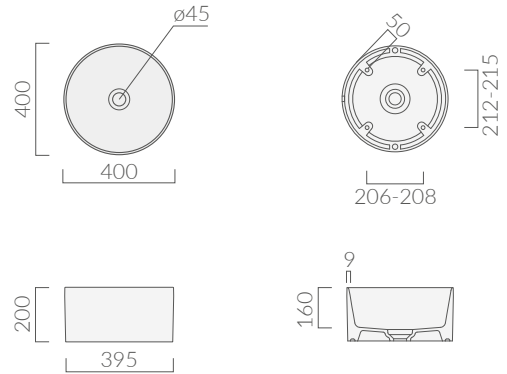

Pastel Small Round Counter Basin (NP5)

COLOURS

-  white
-  matt white
-  matt black
-  matt grey
-  matt blue
-  sand
-  ocher
-  sage
-  violet

Countertop washbasin Ø40xh20cm with ceramic cover. Without overflow. Click clack drain and siphon not included.

Kg. 11

ATTENTION

Constantly improving its products by adding new materials, new projects and modern production technologies. The company reserves the right to change any technical

specifications/dimension and/or operating characteristics of the products at any time and without giving notice. The ceramic items weight may vary up to 20%.