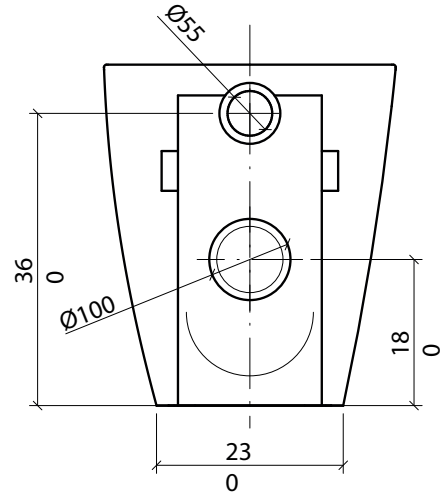

COLOURS

- white
- matt white
- matt black
- matt grey

Floor mounted WC without RIM

Weight **Kg 26.5**

VISTA DALL'ALTO

SEZIONE A-A'

ATTENTION

Constantly improving its products by adding new materials, new projects and modern production technologies. The company reserves the right to change any technical

specifications/dimension and/or operating characteristics of the products at any time and without giving notice. The ceramic items weight may vary up to 20%.