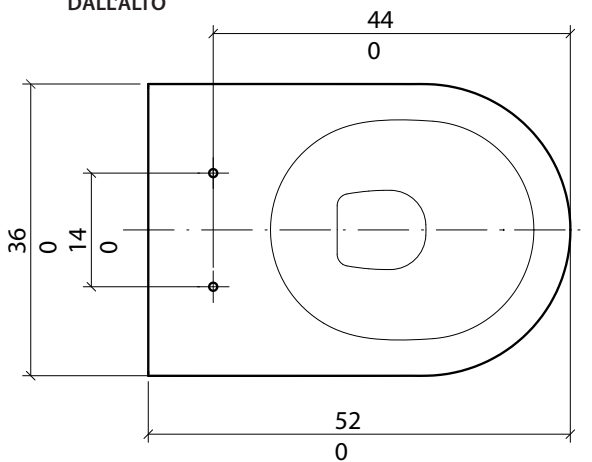

COLOURS

- white
- matt white
- matt black
- matt grey

Floor mounted WC without RIM

Weight **Kg 26.5**

VISTA DALL'ALTO

SEZIONE A-A'

ATTENTION

Constantly improving its products by adding new materials, new projects and modern production technologies. The company reserves the right to change any technical

specifications/dimension and/or operating characteristics of the products at any time and without giving notice. The ceramic items weight may vary up to 20%.