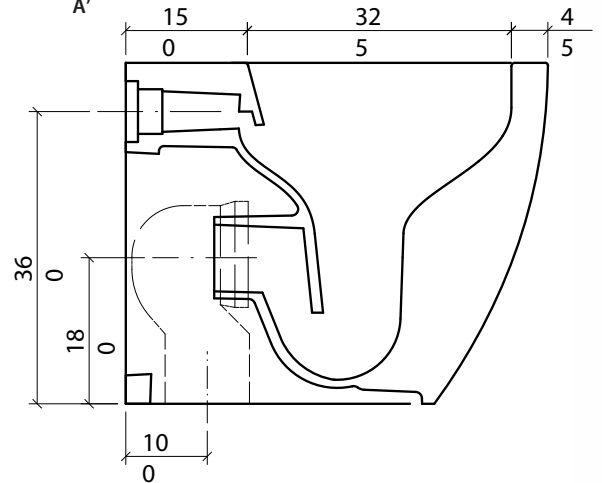

COLOURS

- white
- matt white
- matt black
- matt grey

Floor mounted WC without RIM

Weight **Kg 26.5**

VISTA DALL'ALTO

SEZIONE A-A'

ATTENTION

Constantly improving its products by adding new materials, new projects and modern production technologies. The company reserves the right to change any technical

specifications/dimension and/or operating characteristics of the products at any time and without giving notice. The ceramic items weight may vary up to 20%.