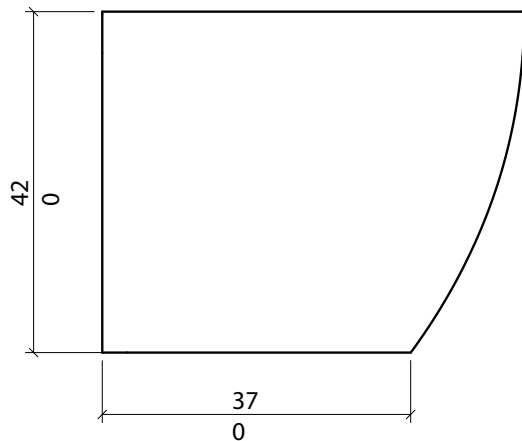

COLOURS

- white
- matt white
- matt black
- matt grey

Floor mounted WC without RIM

Weight **Kg 26.5**

VISTA DALL'ALTO

SEZIONE A-A'

ATTENTION

Constantly improving its products by adding new materials, new projects and modern production technologies. The company reserves the right to change any technical

specifications/dimension and/or operating characteristics of the products at any time and without giving notice. The ceramic items weight may vary up to 20%.