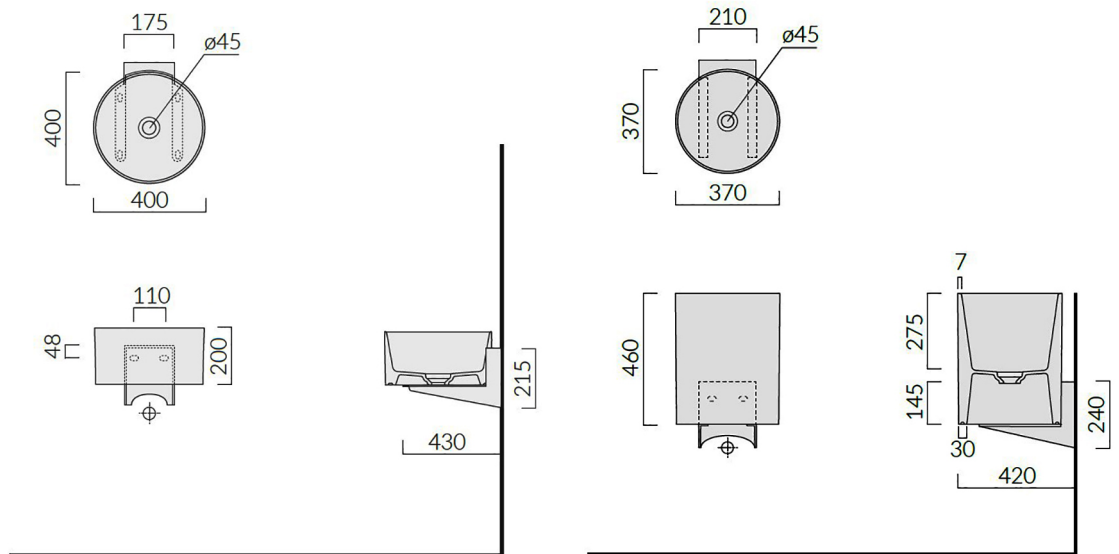

COLOURS

- white
- matt white
- matt black
- matt grey
- matt blue
- sand
- ocher
- sage
- violet

Countertop washbasin Ø40xh20cm

Without overflow.
Click clack drain and siphon not included.

Kg. 11

Washbasin bracket for wall hung installation

Kg	
2	

Bracket for wall hung installation, realized in satin stainless steel.

ATTENTION

Constantly improving its products by adding new materials, new projects and modern production technologies. The company reserves the right to change any technical

specifications/dimension and/or operating characteristics of the products at any time and without giving notice. The ceramic items weight may vary up to 20%.