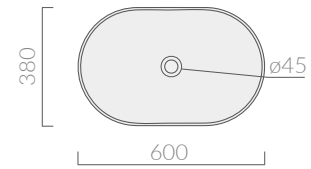

PASTEL

Pastel Oval Wash Bowl (NP2)

COLOURS

-  white
-  matt white
-  matt black
-  matt grey
-  matt blue
-  sand
-  ocher
-  sage
-  violet

Countertop washbasin 60x38.
Without overflow.

Kg. 10,5

ATTENTION

Constantly improving its products by adding new materials, new projects and modern production technologies. The company reserves the right to change any technical

specifications/dimension and/or operating characteristics of the products at any time and without giving notice. The ceramic items weight may vary up to 20%.