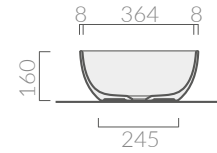

PASTEL

Pastel Oval Wash Bowl (NP2)

COLOURS

-  white
-  matt white
-  matt black
-  matt grey
-  matt blue
-  sand
-  ocher
-  sage
-  violet

Countertop washbasin 60x38.
Without overflow.

Kg. 10,5

ATTENTION

Constantly improving its products by adding new materials, new projects and modern production technologies. The company reserves the right to change any technical

specifications/dimension and/or operating characteristics of the products at any time and without giving notice. The ceramic items weight may vary up to 20%.