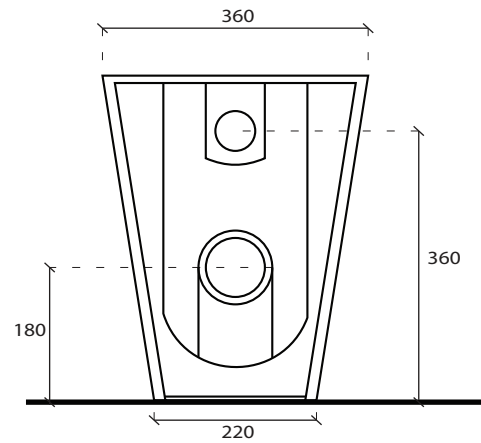

### COLOURS

-  white
-  matt white
-  matt black
-  matt grey

Thermosetting extra slim seat-cover, with soft closing hinges and quick release system.