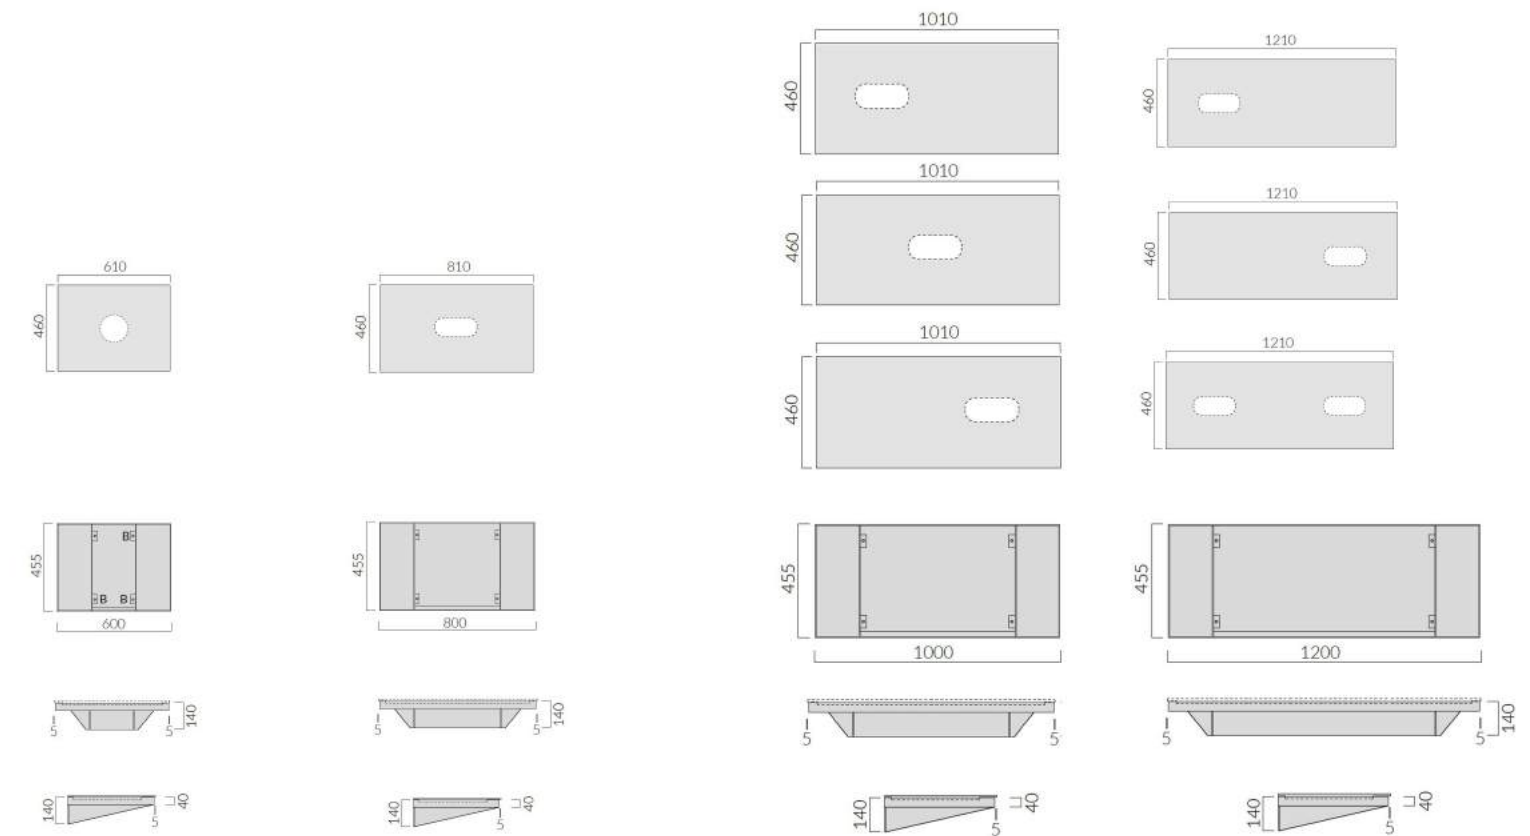

PASTEL

Pastel Floating Wash Stand (NP9)

COLOURS

-  white
-  matt white
-  matt black
-  matt grey
-  matt blue

WEIGHT 11KG

WEIGHT 13.5KG

WEIGHT 16.5KG

WEIGHT 22KG