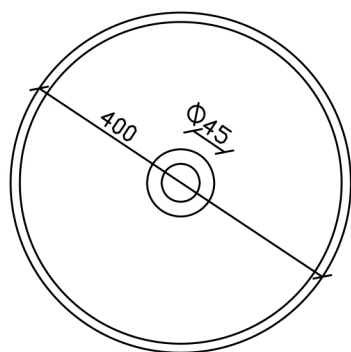

# ORGANIC DESIGNER COUNTER BASIN (9EE)

MATERIAL: IROKO  
DIMENSIONS IN MM

---

# ORGANIC DESIGNER COUNTER BASIN (9EE)

WEIGHT 15KG  
MATERIAL: CERAMIC  
DIMENSIONS IN MM

---