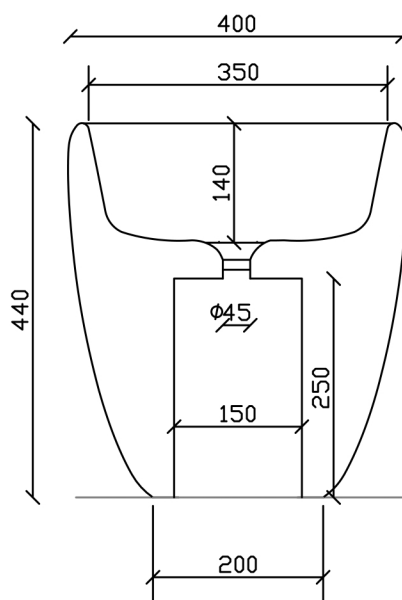

# ORGANIC DESIGNER COUNTER BASIN (9EE)

MATERIAL: IROKO  
DIMENSIONS IN MM

---

# ORGANIC DESIGNER COUNTER BASIN (9EE)

WEIGHT 15KG  
MATERIAL: CERAMIC  
DIMENSIONS IN MM

---