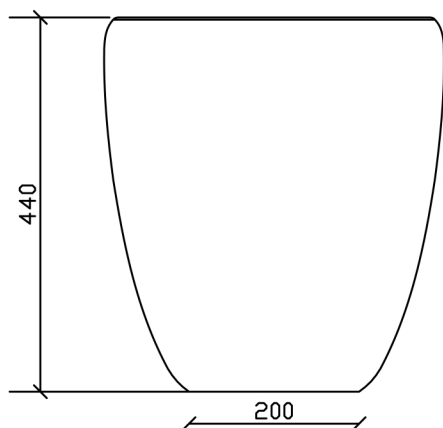

# ORGANIC DESIGNER COUNTER BASIN (9EE)

MATERIAL: IROKO  
DIMENSIONS IN MM

---

# ORGANIC DESIGNER COUNTER BASIN (9EE)

WEIGHT 15KG  
MATERIAL: CERAMIC  
DIMENSIONS IN MM

---