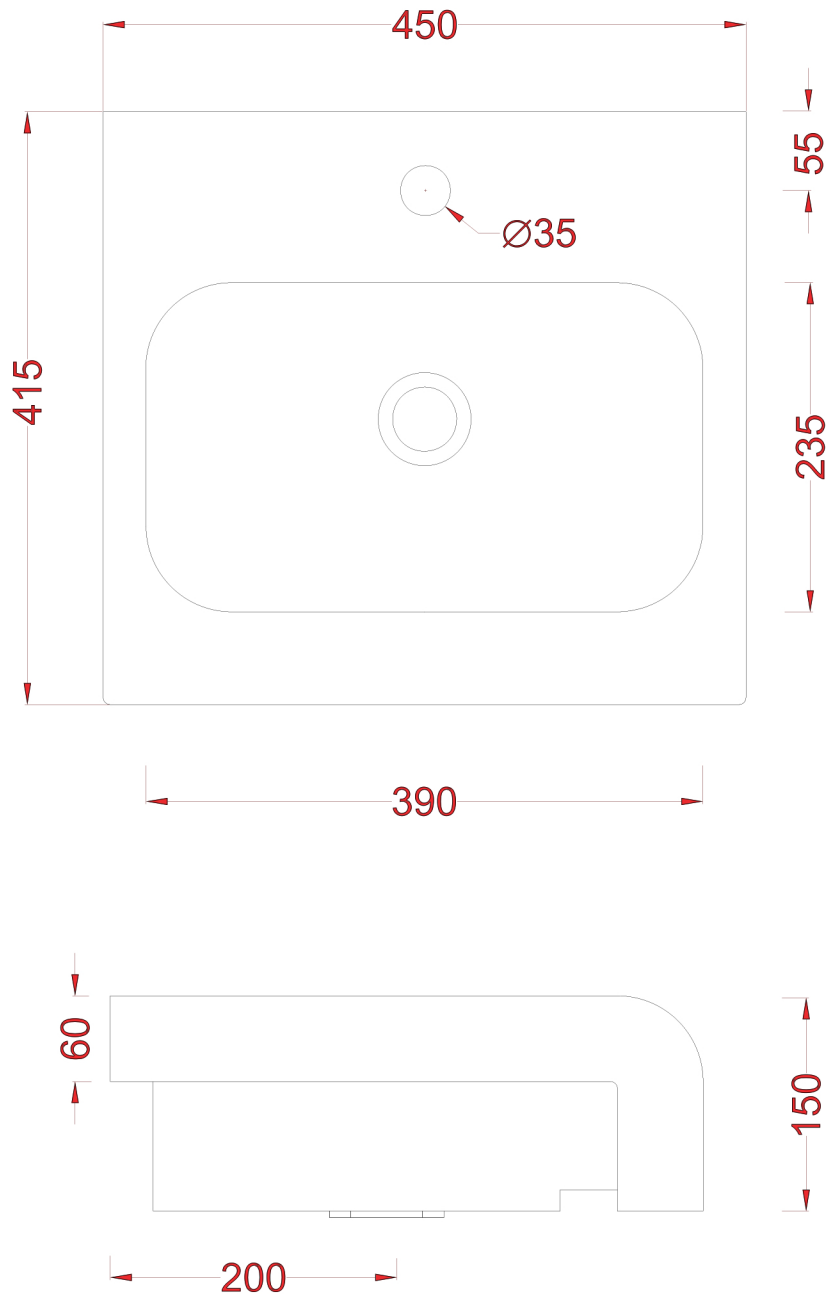

# NOUVEAU WHITE ELLE WASH BASIN (15D)

450MM SIZE

WEIGHT 13KG  
DIMENSIONS IN MM

# NOUVEAU WHITE ELLE WASH BASIN (15D)

650MM SIZE

WEIGHT 17KG  
DIMENSIONS IN MM

---