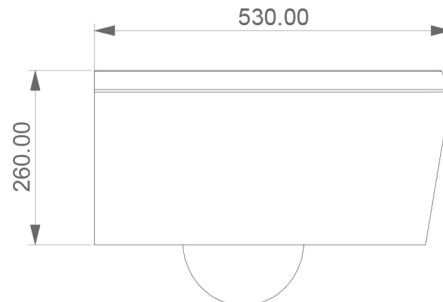

MITRE DECO WALL HUNG TOILET (MD5)

WEIGHT 21 KG
DIMENSIONS IN MM

FRONT

LEFT

TOP

REAR

SECTION