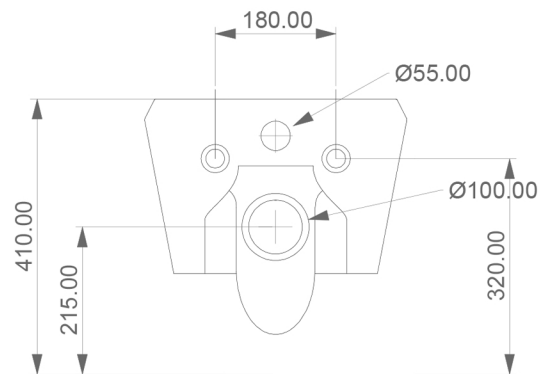

MITRE DECO WALL HUNG TOILET (MD5)

WEIGHT 21 KG
DIMENSIONS IN MM

FRONT

LEFT

TOP

REAR

SECTION