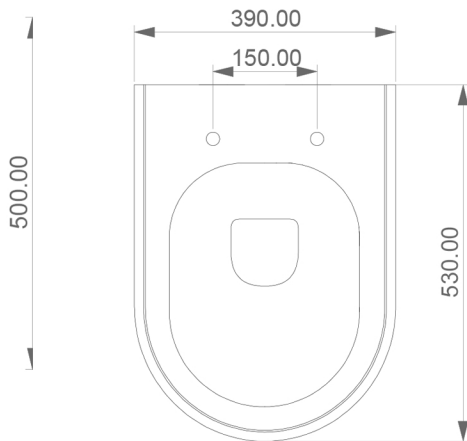

MITRE DECO WALL HUNG TOILET (MD5)

WEIGHT 21 KG
DIMENSIONS IN MM

FRONT

LEFT

TOP

REAR

SECTION