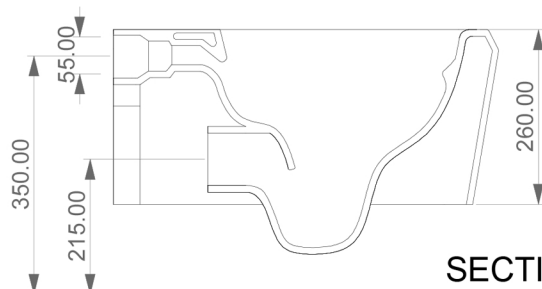

MITRE DECO WALL HUNG TOILET (MD5)

WEIGHT 21 KG
DIMENSIONS IN MM

FRONT

LEFT

TOP

REAR

SECTION