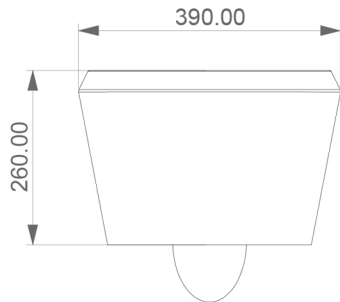

MITRE DECO WALL HUNG TOILET (MD5)

WEIGHT 21 KG
DIMENSIONS IN MM

FRONT

LEFT

TOP

REAR

SECTION