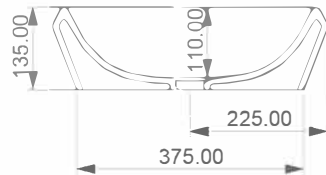

# MITRE DECO LAY ON BASIN (MD2)

ROUND

WEIGHT 9KG  
DIMENSIONS IN MM

---

FRONT

LEFT

TOP

SECTION

# MITRE DECO LAY ON BASIN (MD2)

OVAL

WEIGHT 13KG  
DIMENSIONS IN MM

---

FRONT

LEFT

TOP

SECTION