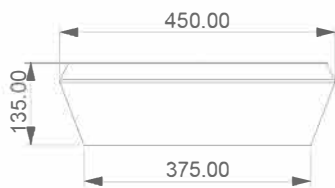

# MITRE DECO LAY ON BASIN (MD2)

ROUND

WEIGHT 9KG  
DIMENSIONS IN MM

---

FRONT

LEFT

TOP

SECTION

# MITRE DECO LAY ON BASIN (MD2)

OVAL

WEIGHT 13KG  
DIMENSIONS IN MM

---

FRONT

LEFT

TOP

SECTION