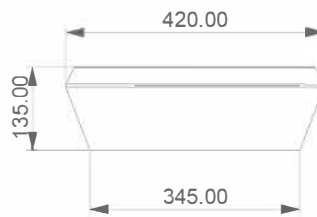

# MITRE DECO LAY ON BASIN (MD2)

ROUND

WEIGHT 9KG  
DIMENSIONS IN MM

---

FRONT

LEFT

TOP

SECTION

# MITRE DECO LAY ON BASIN (MD2)

OVAL

WEIGHT 13KG  
DIMENSIONS IN MM

---

FRONT

LEFT

TOP

SECTION