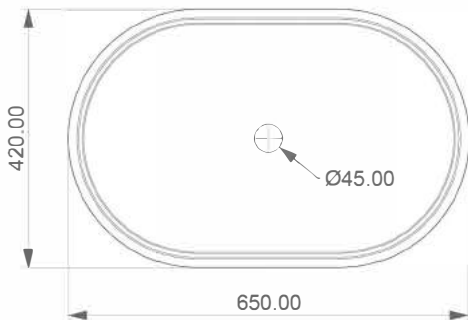

# MITRE DECO LAY ON BASIN (MD2)

ROUND

WEIGHT 9KG  
DIMENSIONS IN MM

---

FRONT

LEFT

TOP

SECTION

# MITRE DECO LAY ON BASIN (MD2)

OVAL

WEIGHT 13KG  
DIMENSIONS IN MM

---

FRONT

LEFT

TOP

SECTION