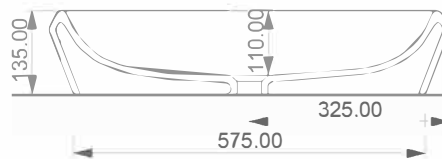

# MITRE DECO LAY ON BASIN (MD2)

ROUND

WEIGHT 9KG  
DIMENSIONS IN MM

---

FRONT

LEFT

TOP

SECTION

# MITRE DECO LAY ON BASIN (MD2)

OVAL

WEIGHT 13KG  
DIMENSIONS IN MM

---

FRONT

LEFT

TOP

SECTION