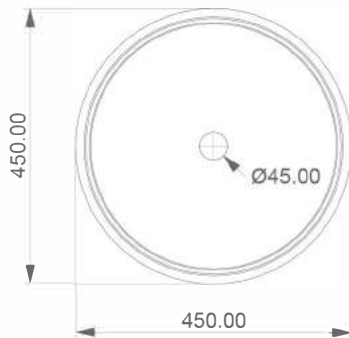

# MITRE DECO LAY ON BASIN (MD2)

ROUND

WEIGHT 9KG  
DIMENSIONS IN MM

---

FRONT

LEFT

TOP

SECTION

# MITRE DECO LAY ON BASIN (MD2)

OVAL

WEIGHT 13KG  
DIMENSIONS IN MM

---

FRONT

LEFT

TOP

SECTION