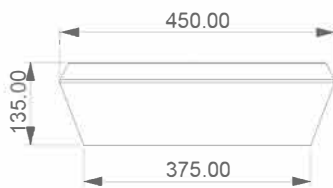

# MITRE DECO LAY ON BASIN (MD2)

ROUND

WEIGHT 9KG  
DIMENSIONS IN MM

---

FRONT

LEFT

TOP

SECTION

# MITRE DECO LAY ON BASIN (MD2)

OVAL

WEIGHT 13KG  
DIMENSIONS IN MM

---

FRONT

LEFT

TOP

SECTION