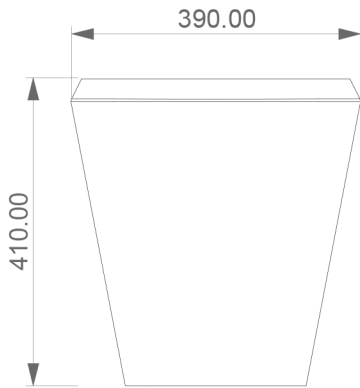

MITRE DECO BACK TO BIDET (MD8)

WEIGHT 31 KG
DIMENSIONS IN MM

FRONT

LEFT

TOP

REAR

SECTION