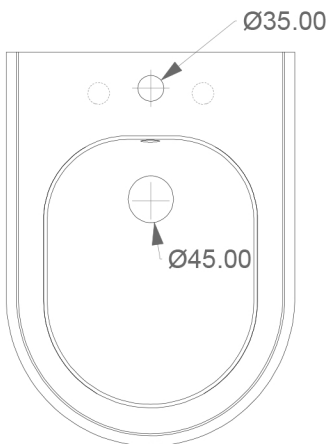

MITRE DECO BACK TO BIDET (MD8)

WEIGHT 31 KG
DIMENSIONS IN MM

FRONT

LEFT

TOP

REAR

SECTION