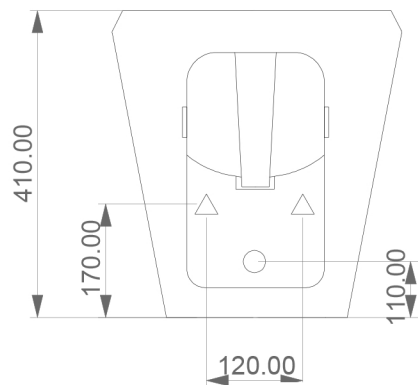

MITRE DECO BACK TO BIDET (MD8)

WEIGHT 31 KG
DIMENSIONS IN MM

FRONT

LEFT

TOP

REAR

SECTION