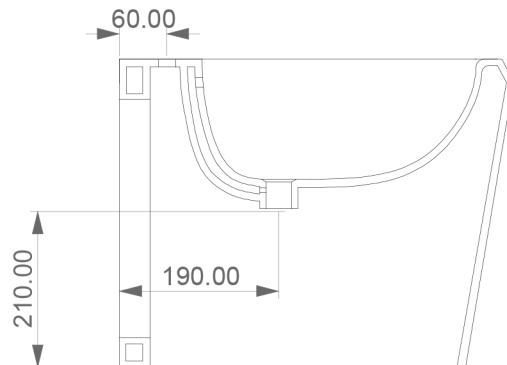

MITRE DECO BACK TO BIDET (MD8)

WEIGHT 31 KG
DIMENSIONS IN MM

FRONT

LEFT

TOP

REAR

SECTION