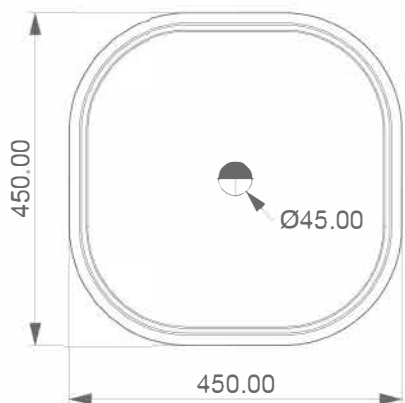

# Mitre Deco Square Counter Top Basin (MD3)

SQUARE

WEIGHT 8.5KG  
DIMENSIONS IN MM

---

FRONT

LEFT

TOP

SECTION

# Mitre Deco Square Counter Top Basin (MD3)

OVAL

WEIGHT 13KG  
DIMENSIONS IN MM

---

FRONT

LEFT

TOP

SECTION