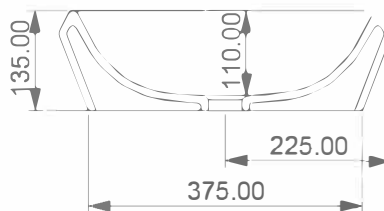

# Mitre Deco Square Counter Top Basin (MD3)

SQUARE

WEIGHT 8.5KG  
DIMENSIONS IN MM

---

FRONT

LEFT

TOP

SECTION

# Mitre Deco Square Counter Top Basin (MD3)

OVAL

WEIGHT 13KG  
DIMENSIONS IN MM

---

FRONT

LEFT

TOP

SECTION