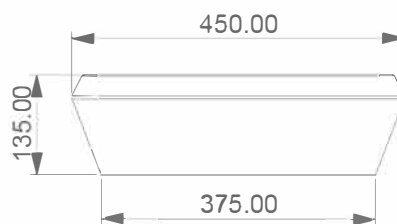

# Mitre Deco Square Counter Top Basin (MD3)

SQUARE

WEIGHT 8.5KG  
DIMENSIONS IN MM

---

FRONT

LEFT

TOP

SECTION

# Mitre Deco Square Counter Top Basin (MD3)

OVAL

WEIGHT 13KG  
DIMENSIONS IN MM

---

FRONT

LEFT

TOP

SECTION