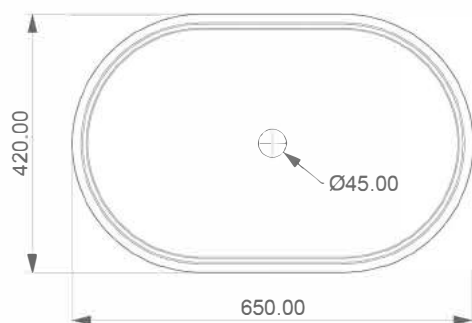

# Mitre Deco Square Counter Top Basin (MD3)

SQUARE

WEIGHT 8.5KG  
DIMENSIONS IN MM

---

FRONT

LEFT

TOP

SECTION

# Mitre Deco Square Counter Top Basin (MD3)

OVAL

WEIGHT 13KG  
DIMENSIONS IN MM

---

FRONT

LEFT

TOP

SECTION