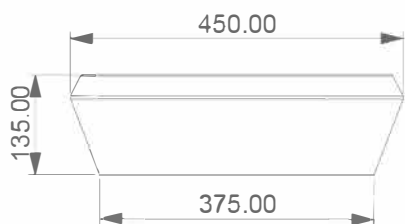

# Mitre Deco Square Counter Top Basin (MD3)

SQUARE

WEIGHT 8.5KG  
DIMENSIONS IN MM

---

FRONT

LEFT

TOP

SECTION

# Mitre Deco Square Counter Top Basin (MD3)

OVAL

WEIGHT 13KG  
DIMENSIONS IN MM

---

FRONT

LEFT

TOP

SECTION