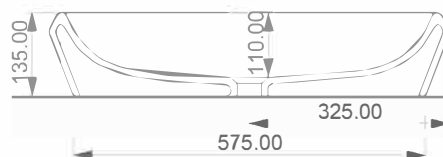

# Mitre Deco Square Counter Top Basin (MD3)

SQUARE

WEIGHT 8.5KG  
DIMENSIONS IN MM

---

FRONT

LEFT

TOP

SECTION

# Mitre Deco Square Counter Top Basin (MD3)

OVAL

WEIGHT 13KG  
DIMENSIONS IN MM

---

FRONT

LEFT

TOP

SECTION