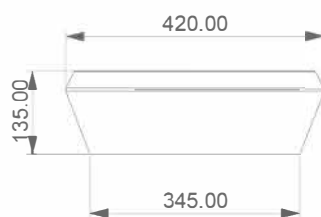

# Mitre Deco Square Counter Top Basin (MD3)

SQUARE

WEIGHT 8.5KG  
DIMENSIONS IN MM

---

FRONT

LEFT

TOP

SECTION

# Mitre Deco Square Counter Top Basin (MD3)

OVAL

WEIGHT 13KG  
DIMENSIONS IN MM

---

FRONT

LEFT

TOP

SECTION