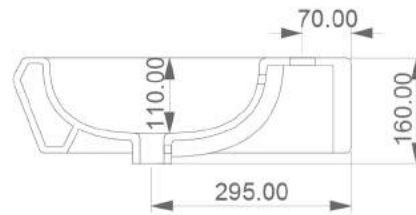

MITRE OFFSET WALL HUNG WASH BASIN (MD4)

WEIGHT 23 KG
DIMENSIONS IN MM

FRONT

LEFT

TOP

SECTION

REAR