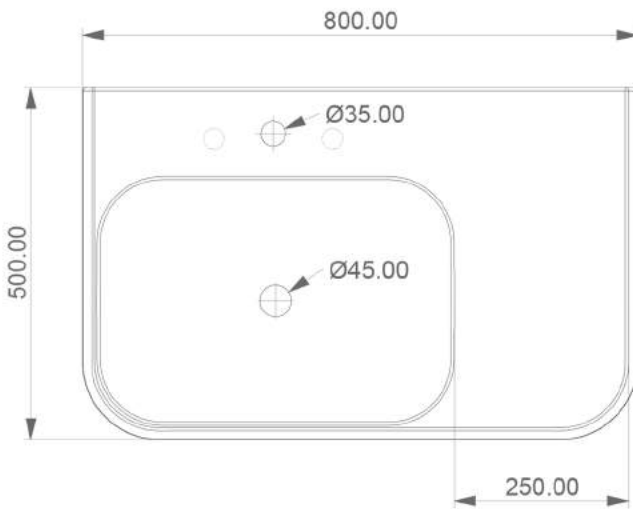

MITRE OFFSET WALL HUNG WASH BASIN (MD4)

WEIGHT 23 KG
DIMENSIONS IN MM

FRONT

LEFT

TOP

SECTION

REAR