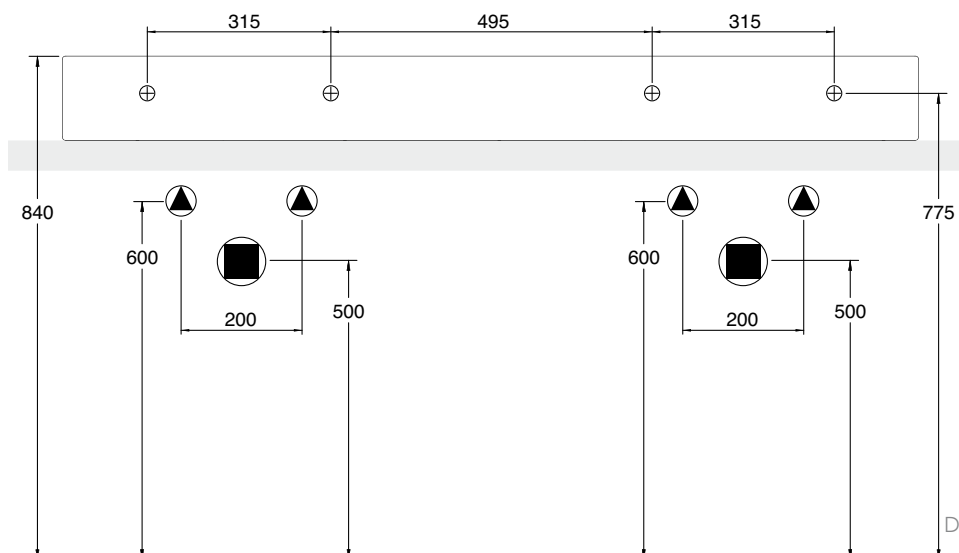

MOXIE DESIGNER DOUBLE BASIN (MX7)

101 x 46 Cm - 30 Kg.

Lay-on or wall-mounted washbasin, configured for single-hole double tap set, on request, available with three holes or without holes for tap set.

Dimension tolerance $\pm 5\%$

MOXIE DESIGNER DOUBLE BASIN (MX7)

121,5 x 46 Cm - 33 Kg.

Lay-on or wall-mounted washbasin, configured for single-hole double tap set, on request, available with three holes or without holes for tap set

Dimension tolerance $\pm 5\%$

MOXIE DESIGNER DOUBLE BASIN (MX7)

141,5 x 45,5 Cm - 36,5 Kg

Lay-on or wall-mounted washbasin, configured for single-hole double tap set, on request, available with three holes or without holes for tap set

Dimension tolerance $\pm 5\%$