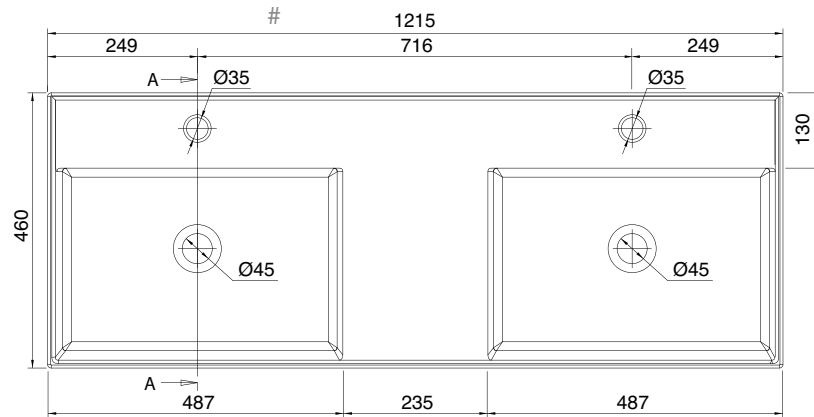

MOXIE DESIGNER DOUBLE BASIN (MX7)

101 x 46 Cm - 30 Kg.

Lay-on or wall-mounted washbasin, configured for single-hole double tap set, on request, available with three holes or without holes for tap set.

Dimension tolerance $\pm 5\%$

MOXIE DESIGNER DOUBLE BASIN (MX7)

121,5 x 46 Cm - 33 Kg.

Lay-on or wall-mounted washbasin, configured for single-hole double tap set, on request, available with three holes or without holes for tap set

Dimension tolerance $\pm 5\%$

MOXIE DESIGNER DOUBLE BASIN (MX7)

141,5 x 45,5 Cm - 36,5 Kg

Lay-on or wall-mounted washbasin, configured for single-hole double tap set, on request, available with three holes or without holes for tap set

Dimension tolerance $\pm 5\%$