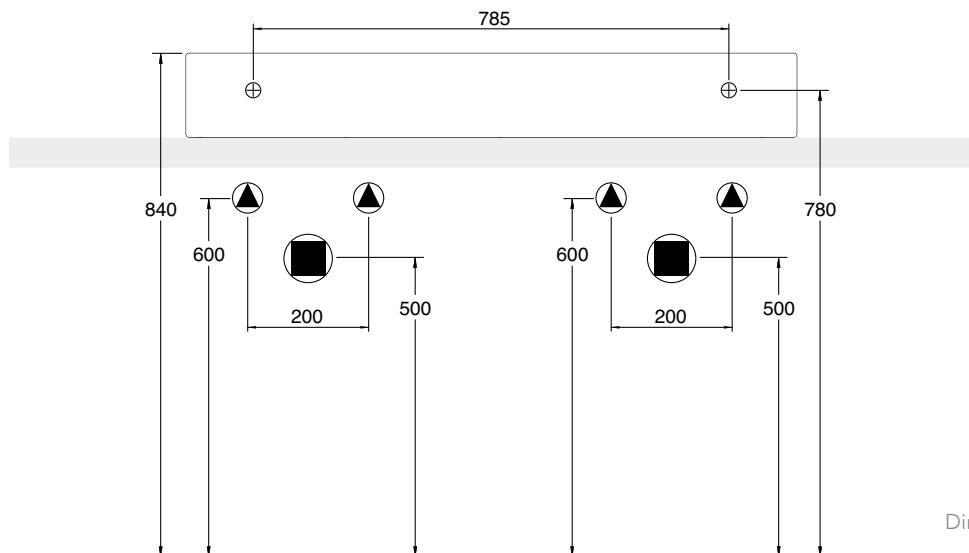

MOXIE DESIGNER DOUBLE BASIN (MX7)

101 x 46 Cm - 30 Kg.

Lay-on or wall-mounted washbasin, configured for single-hole double tap set, on request, available with three holes or without holes for tap set.

Dimension tolerance $\pm 5\%$

MOXIE DESIGNER DOUBLE BASIN (MX7)

121,5 x 46 Cm - 33 Kg.

Lay-on or wall-mounted washbasin, configured for single-hole double tap set, on request, available with three holes or without holes for tap set

Dimension tolerance $\pm 5\%$

MOXIE DESIGNER DOUBLE BASIN (MX7)

141,5 x 45,5 Cm - 36,5 Kg

Lay-on or wall-mounted washbasin, configured for single-hole double tap set, on request, available with three holes or without holes for tap set

Dimension tolerance $\pm 5\%$