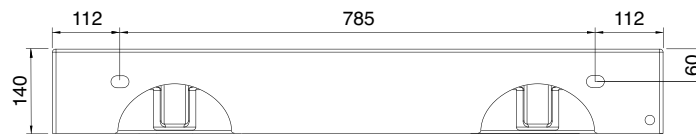

MOXIE DESIGNER DOUBLE BASIN (MX7)

101 x 46 Cm - 30 Kg.

Lay-on or wall-mounted washbasin, configured for single-hole double tap set, on request, available with three holes or without holes for tap set.

Dimension tolerance $\pm 5\%$

MOXIE DESIGNER DOUBLE BASIN (MX7)

121,5 x 46 Cm - 33 Kg.

Lay-on or wall-mounted washbasin, configured for single-hole double tap set, on request, available with three holes or without holes for tap set

Dimension tolerance $\pm 5\%$

MOXIE DESIGNER DOUBLE BASIN (MX7)

141,5 x 45,5 Cm - 36,5 Kg

Lay-on or wall-mounted washbasin, configured for single-hole double tap set, on request, available with three holes or without holes for tap set

Dimension tolerance $\pm 5\%$