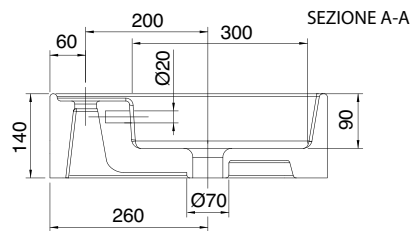

MOXIE DESIGNER DOUBLE BASIN (MX7)

101 x 46 Cm - 30 Kg.

Lay-on or wall-mounted washbasin, configured for single-hole double tap set, on request, available with three holes or without holes for tap set.

Dimension tolerance $\pm 5\%$

MOXIE DESIGNER DOUBLE BASIN (MX7)

121,5 x 46 Cm - 33 Kg.

Lay-on or wall-mounted washbasin, configured for single-hole double tap set, on request, available with three holes or without holes for tap set

Dimension tolerance $\pm 5\%$

MOXIE DESIGNER DOUBLE BASIN (MX7)

141,5 x 45,5 Cm - 36,5 Kg

Lay-on or wall-mounted washbasin, configured for single-hole double tap set, on request, available with three holes or without holes for tap set

Dimension tolerance $\pm 5\%$