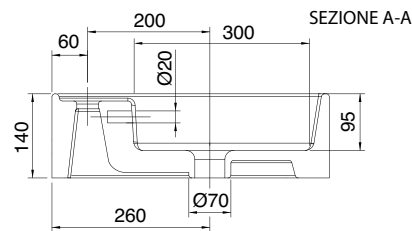

MOXIE DESIGNER DOUBLE BASIN (MX7)

101 x 46 Cm - 30 Kg.

Lay-on or wall-mounted washbasin, configured for single-hole double tap set, on request, available with three holes or without holes for tap set.

Dimension tolerance $\pm 5\%$

MOXIE DESIGNER DOUBLE BASIN (MX7)

121,5 x 46 Cm - 33 Kg.

Lay-on or wall-mounted washbasin, configured for single-hole double tap set, on request, available with three holes or without holes for tap set

Dimension tolerance $\pm 5\%$

MOXIE DESIGNER DOUBLE BASIN (MX7)

141,5 x 45,5 Cm - 36,5 Kg

Lay-on or wall-mounted washbasin, configured for single-hole double tap set, on request, available with three holes or without holes for tap set

Dimension tolerance $\pm 5\%$