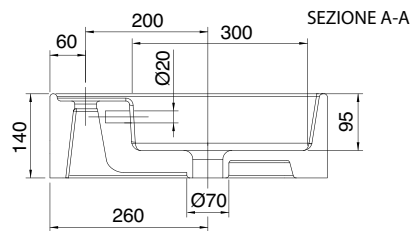

MOXIE DESIGNER DOUBLE BASIN (MX7)

101 x 46 Cm - 30 Kg.

Lay-on or wall-mounted washbasin, configured for single-hole double tap set, on request, available with three holes or without holes for tap set.

Dimension tolerance $\pm 5\%$

MOXIE DESIGNER DOUBLE BASIN (MX7)

121,5 x 46 Cm - 33 Kg.

Lay-on or wall-mounted washbasin, configured for single-hole double tap set, on request, available with three holes or without holes for tap set

Dimension tolerance $\pm 5\%$

MOXIE DESIGNER DOUBLE BASIN (MX7)

141,5 x 45,5 Cm - 36,5 Kg

Lay-on or wall-mounted washbasin, configured for single-hole double tap set, on request, available with three holes or without holes for tap set

Dimension tolerance $\pm 5\%$