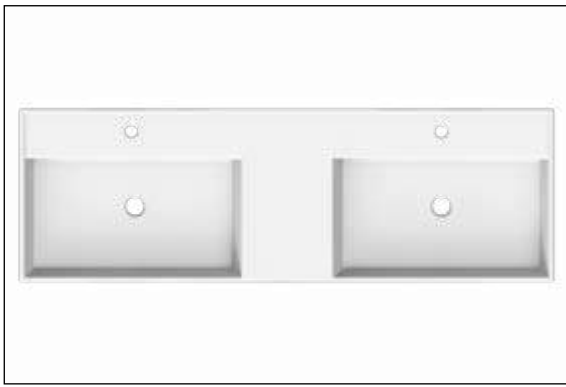

MOXIE DESIGNER DOUBLE BASIN (MX7)

101 x 46 Cm - 30 Kg.

Lay-on or wall-mounted washbasin, configured for single-hole double tap set, on request, available with three holes or without holes for tap set.

Dimension tolerance $\pm 5\%$

MOXIE DESIGNER DOUBLE BASIN (MX7)

121,5 x 46 Cm - 33 Kg.

Lay-on or wall-mounted washbasin, configured for single-hole double tap set, on request, available with three holes or without holes for tap set

Dimension tolerance $\pm 5\%$

MOXIE DESIGNER DOUBLE BASIN (MX7)

141,5 x 45,5 Cm - 36,5 Kg

Lay-on or wall-mounted washbasin, configured for single-hole double tap set, on request, available with three holes or without holes for tap set