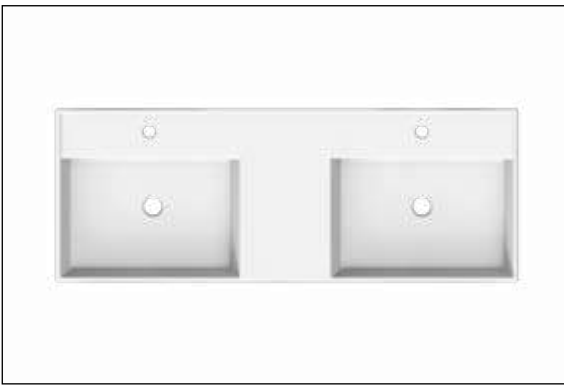

MOXIE DESIGNER DOUBLE BASIN (MX7)

101 x 46 Cm - 30 Kg.

Lay-on or wall-mounted washbasin, configured for single-hole double tap set, on request, available with three holes or without holes for tap set.

Dimension tolerance $\pm 5\%$

MOXIE DESIGNER DOUBLE BASIN (MX7)

121,5 x 46 Cm - 33 Kg.

Lay-on or wall-mounted washbasin, configured for single-hole double tap set, on request, available with three holes or without holes for tap set

Dimension tolerance $\pm 5\%$

MOXIE DESIGNER DOUBLE BASIN (MX7)

141,5 x 45,5 Cm - 36,5 Kg

Lay-on or wall-mounted washbasin, configured for single-hole double tap set, on request, available with three holes or without holes for tap set