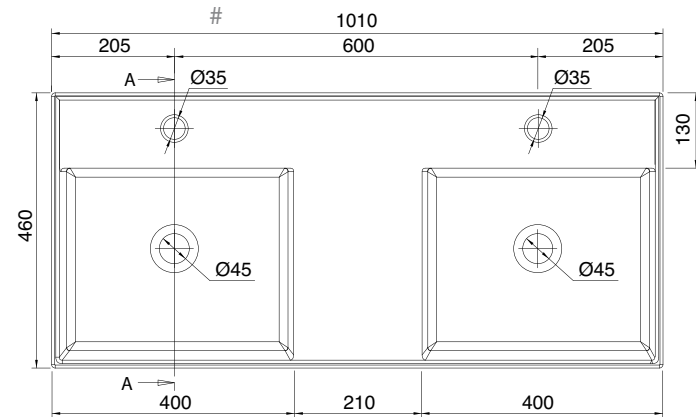

MOXIE DESIGNER DOUBLE BASIN (MX7)

101 x 46 Cm - 30 Kg.

Lay-on or wall-mounted washbasin, configured for single-hole double tap set, on request, available with three holes or without holes for tap set.

Dimension tolerance $\pm 5\%$

MOXIE DESIGNER DOUBLE BASIN (MX7)

121,5 x 46 Cm - 33 Kg.

Lay-on or wall-mounted washbasin, configured for single-hole double tap set, on request, available with three holes or without holes for tap set

Dimension tolerance $\pm 5\%$

MOXIE DESIGNER DOUBLE BASIN (MX7)

141,5 x 45,5 Cm - 36,5 Kg

Lay-on or wall-mounted washbasin, configured for single-hole double tap set, on request, available with three holes or without holes for tap set

Dimension tolerance $\pm 5\%$