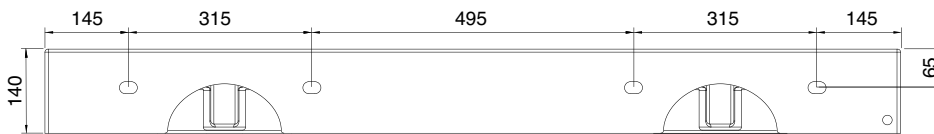

MOXIE DESIGNER DOUBLE BASIN (MX7)

101 x 46 Cm - 30 Kg.

Lay-on or wall-mounted washbasin, configured for single-hole double tap set, on request, available with three holes or without holes for tap set.

Dimension tolerance $\pm 5\%$

MOXIE DESIGNER DOUBLE BASIN (MX7)

121,5 x 46 Cm - 33 Kg.

Lay-on or wall-mounted washbasin, configured for single-hole double tap set, on request, available with three holes or without holes for tap set

Dimension tolerance $\pm 5\%$

MOXIE DESIGNER DOUBLE BASIN (MX7)

141,5 x 45,5 Cm - 36,5 Kg

Lay-on or wall-mounted washbasin, configured for single-hole double tap set, on request, available with three holes or without holes for tap set

Dimension tolerance $\pm 5\%$