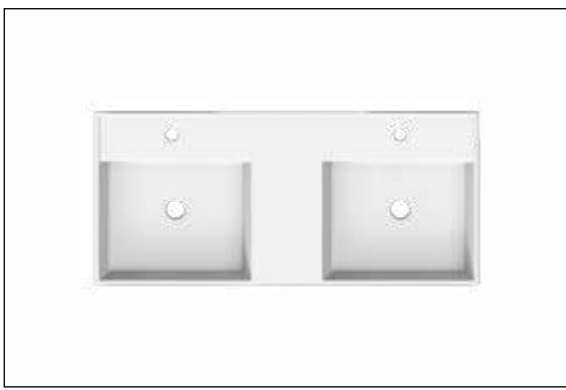

MOXIE DESIGNER DOUBLE BASIN (MX7)

101 x 46 Cm - 30 Kg.

Lay-on or wall-mounted washbasin, configured for single-hole double tap set, on request, available with three holes or without holes for tap set.

Dimension tolerance $\pm 5\%$

MOXIE DESIGNER DOUBLE BASIN (MX7)

121,5 x 46 Cm - 33 Kg.

Lay-on or wall-mounted washbasin, configured for single-hole double tap set, on request, available with three holes or without holes for tap set

Dimension tolerance $\pm 5\%$

MOXIE DESIGNER DOUBLE BASIN (MX7)

141,5 x 45,5 Cm - 36,5 Kg

Lay-on or wall-mounted washbasin, configured for single-hole double tap set, on request, available with three holes or without holes for tap set