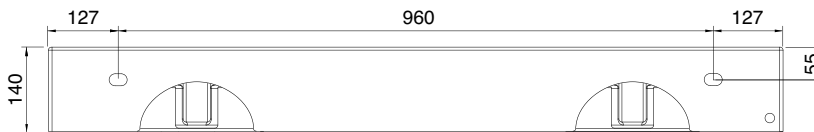

MOXIE DESIGNER DOUBLE BASIN (MX7)

101 x 46 Cm - 30 Kg.

Lay-on or wall-mounted washbasin, configured for single-hole double tap set, on request, available with three holes or without holes for tap set.

Dimension tolerance $\pm 5\%$

MOXIE DESIGNER DOUBLE BASIN (MX7)

121,5 x 46 Cm - 33 Kg.

Lay-on or wall-mounted washbasin, configured for single-hole double tap set, on request, available with three holes or without holes for tap set

Dimension tolerance $\pm 5\%$

MOXIE DESIGNER DOUBLE BASIN (MX7)

141,5 x 45,5 Cm - 36,5 Kg

Lay-on or wall-mounted washbasin, configured for single-hole double tap set, on request, available with three holes or without holes for tap set

Dimension tolerance $\pm 5\%$