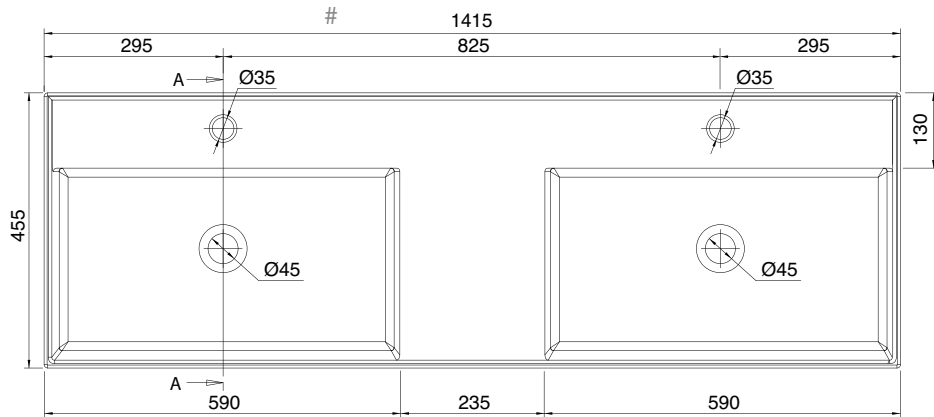

MOXIE DESIGNER DOUBLE BASIN (MX7)

101 x 46 Cm - 30 Kg.

Lay-on or wall-mounted washbasin, configured for single-hole double tap set, on request, available with three holes or without holes for tap set.

Dimension tolerance $\pm 5\%$

MOXIE DESIGNER DOUBLE BASIN (MX7)

121,5 x 46 Cm - 33 Kg.

Lay-on or wall-mounted washbasin, configured for single-hole double tap set, on request, available with three holes or without holes for tap set

Dimension tolerance $\pm 5\%$

MOXIE DESIGNER DOUBLE BASIN (MX7)

141,5 x 45,5 Cm - 36,5 Kg

Lay-on or wall-mounted washbasin, configured for single-hole double tap set, on request, available with three holes or without holes for tap set

Dimension tolerance $\pm 5\%$