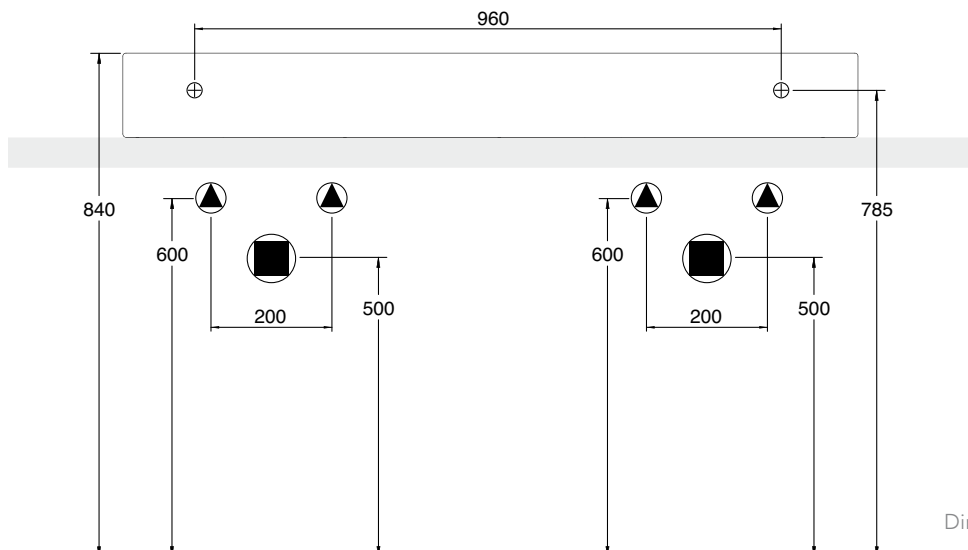

MOXIE DESIGNER DOUBLE BASIN (MX7)

101 x 46 Cm - 30 Kg.

Lay-on or wall-mounted washbasin, configured for single-hole double tap set, on request, available with three holes or without holes for tap set.

Dimension tolerance $\pm 5\%$

MOXIE DESIGNER DOUBLE BASIN (MX7)

121,5 x 46 Cm - 33 Kg.

Lay-on or wall-mounted washbasin, configured for single-hole double tap set, on request, available with three holes or without holes for tap set

Dimension tolerance $\pm 5\%$

MOXIE DESIGNER DOUBLE BASIN (MX7)

141,5 x 45,5 Cm - 36,5 Kg

Lay-on or wall-mounted washbasin, configured for single-hole double tap set, on request, available with three holes or without holes for tap set

Dimension tolerance $\pm 5\%$