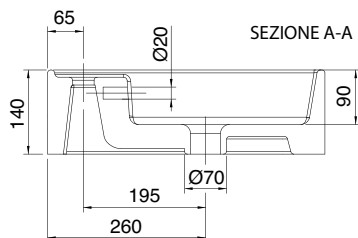

MOXIE COUNTER TOP OR WALL HUNG BASIN WITH DOUBLE OFFSET (MX6)

101 x 46 Cm - 25 Kg - 3,7 L.

Lay-on or wall-mounted washbasin, configured for single-hole tap set, on request, available with three holes or without holes for tap set

Dimension tolerance $\pm 5\%$

MOXIE COUNTER TOP OR WALL HUNG BASIN WITH DOUBLE OFFSET (MX6) 121 x 46 Cm - 29 Kg - 4 L.

Lay-on or wall-mounted washbasin, configured for single-hole tap set,
on request, available with three holes or without holes for tap set

Dimension tolerance $\pm 5\%$