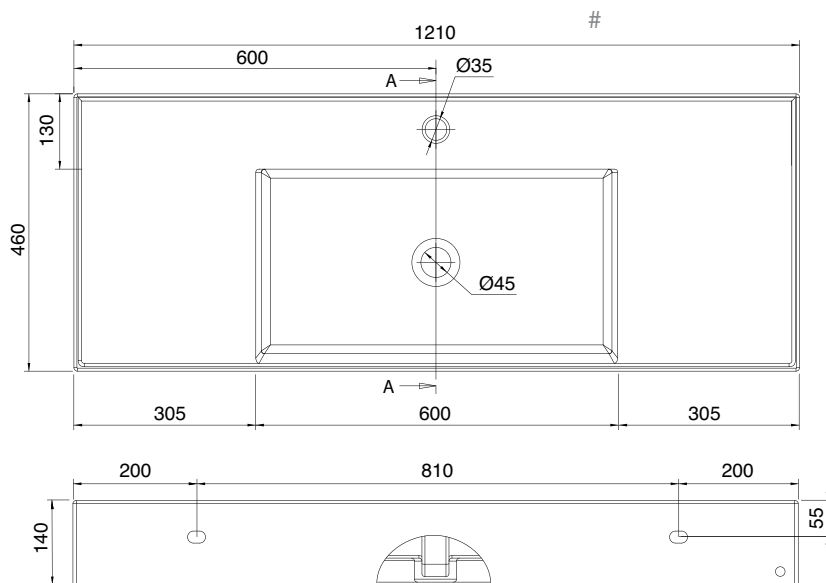

MOXIE COUNTER TOP OR WALL HUNG BASIN WITH DOUBLE OFFSET (MX6)

101 x 46 Cm - 25 Kg - 3,7 L.

Lay-on or wall-mounted washbasin, configured for single-hole tap set, on request, available with three holes or without holes for tap set

Dimension tolerance $\pm 5\%$

MOXIE COUNTER TOP OR WALL HUNG BASIN WITH DOUBLE OFFSET (MX6) 121 x 46 Cm - 29 Kg - 4 L.

Lay-on or wall-mounted washbasin, configured for single-hole tap set,
on request, available with three holes or without holes for tap set

Dimension tolerance $\pm 5\%$