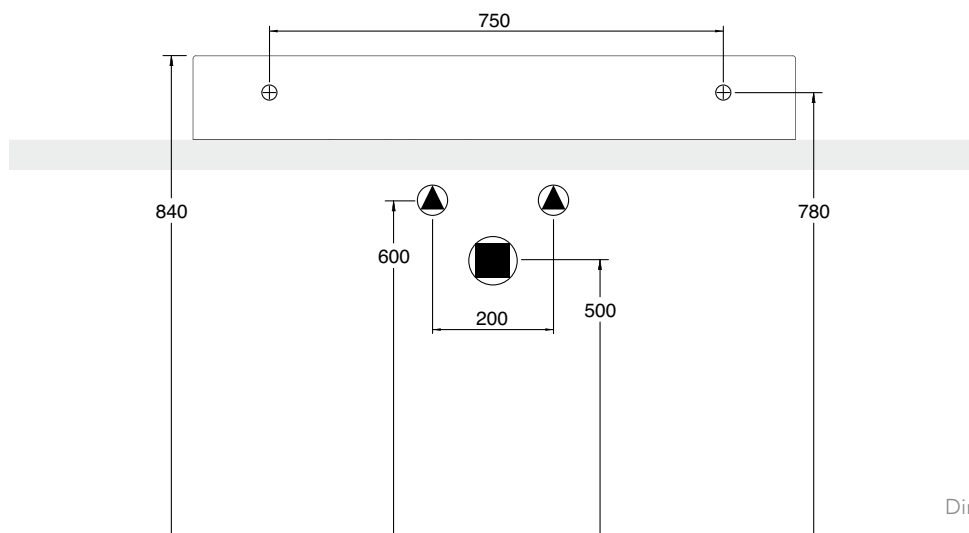

MOXIE COUNTER TOP OR WALL HUNG BASIN WITH DOUBLE OFFSET (MX6)

101 x 46 Cm - 25 Kg - 3,7 L.

Lay-on or wall-mounted washbasin, configured for single-hole tap set, on request, available with three holes or without holes for tap set

Dimension tolerance $\pm 5\%$

MOXIE COUNTER TOP OR WALL HUNG BASIN WITH DOUBLE OFFSET (MX6) 121 x 46 Cm - 29 Kg - 4 L.

Lay-on or wall-mounted washbasin, configured for single-hole tap set,
on request, available with three holes or without holes for tap set

Dimension tolerance $\pm 5\%$