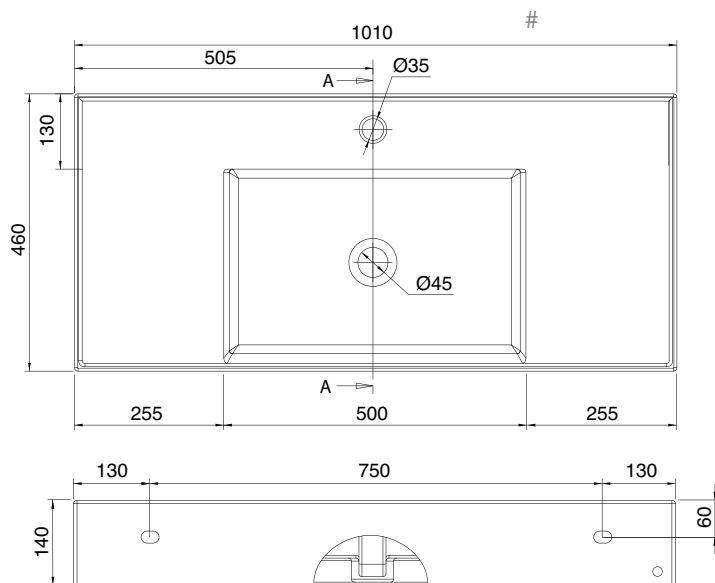

MOXIE COUNTER TOP OR WALL HUNG BASIN WITH DOUBLE OFFSET (MX6)

101 x 46 Cm - 25 Kg - 3,7 L.

Lay-on or wall-mounted washbasin, configured for single-hole tap set, on request, available with three holes or without holes for tap set

Dimension tolerance $\pm 5\%$

MOXIE COUNTER TOP OR WALL HUNG BASIN WITH DOUBLE OFFSET (MX6) 121 x 46 Cm - 29 Kg - 4 L.

Lay-on or wall-mounted washbasin, configured for single-hole tap set,
on request, available with three holes or without holes for tap set

Dimension tolerance $\pm 5\%$