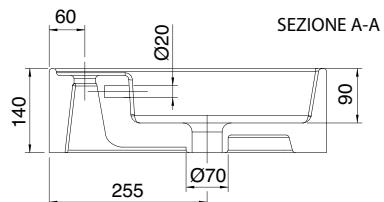

MOXIE COUNTER TOP OR WALL HUNG BASIN WITH DOUBLE OFFSET (MX6)

101 x 46 Cm - 25 Kg - 3,7 L.

Lay-on or wall-mounted washbasin, configured for single-hole tap set, on request, available with three holes or without holes for tap set

Dimension tolerance $\pm 5\%$

MOXIE COUNTER TOP OR WALL HUNG BASIN WITH DOUBLE OFFSET (MX6) 121 x 46 Cm - 29 Kg - 4 L.

Lay-on or wall-mounted washbasin, configured for single-hole tap set,
on request, available with three holes or without holes for tap set

Dimension tolerance $\pm 5\%$