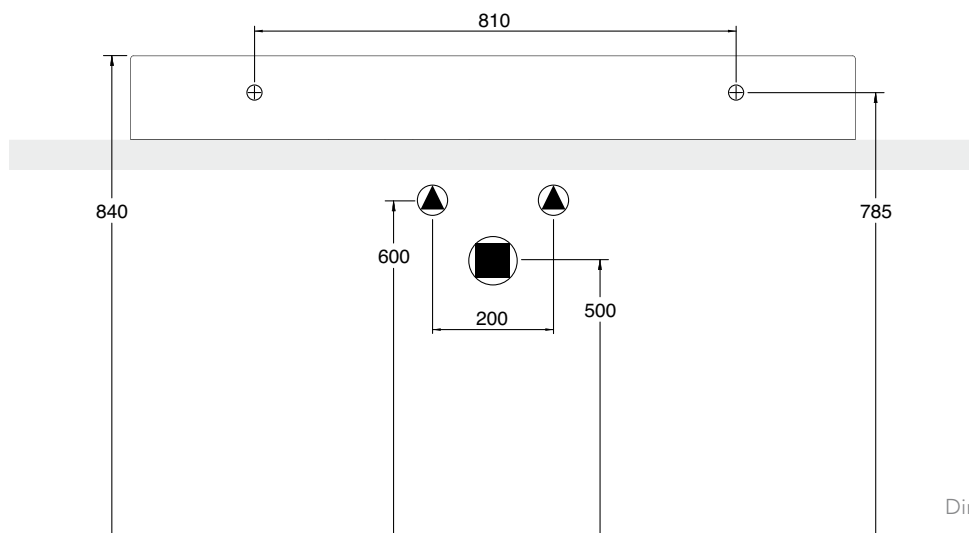

MOXIE COUNTER TOP OR WALL HUNG BASIN WITH DOUBLE OFFSET (MX6)

101 x 46 Cm - 25 Kg - 3,7 L.

Lay-on or wall-mounted washbasin, configured for single-hole tap set, on request, available with three holes or without holes for tap set

Dimension tolerance $\pm 5\%$

MOXIE COUNTER TOP OR WALL HUNG BASIN WITH DOUBLE OFFSET (MX6) 121 x 46 Cm - 29 Kg - 4 L.

Lay-on or wall-mounted washbasin, configured for single-hole tap set,
on request, available with three holes or without holes for tap set

Dimension tolerance $\pm 5\%$