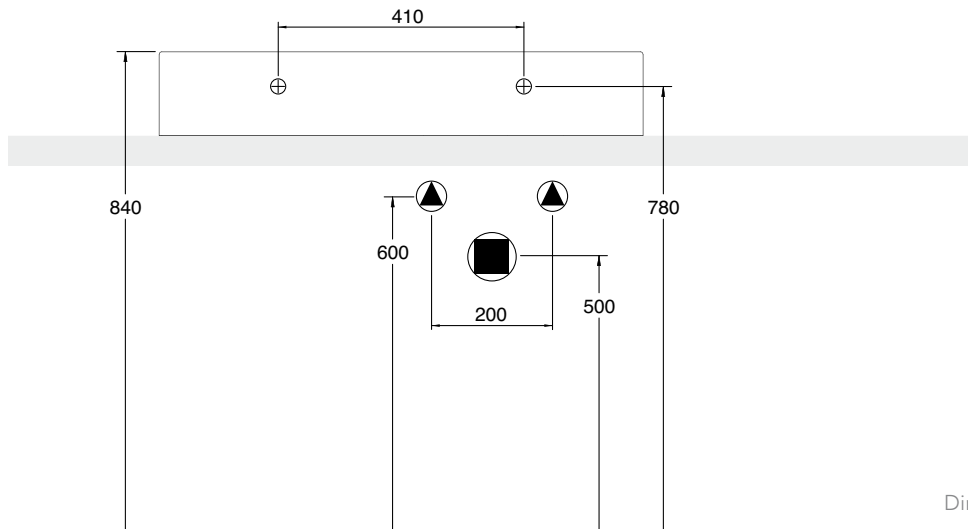

Right handed

Dimension tolerance $\pm 5\%$

MONTE WALL HUNG OFFSET BASIN (MX5)

80 x 44 Cm - 20 Kg - 4 L.

Lay-on or wall-mounted washbasin, configured for single-hole tap set, on request, available with three holes or without holes for tap set

Left handed.

Dimension tolerance $\pm 5\%$

MONTE WALL HUNG OFFSET BASIN (MX5)

80 x 44 Cm - 20 Kg - 4 L.

Lay-on or wall-mounted washbasin, configured for single-hole tap set, on request, available with three holes or without holes for tap set.

Right handed.

Dimension tolerance $\pm 5\%$

MONTE WALL HUNG OFFSET BASIN (MX5) 101 x 46 Cm - 25 Kg - 4 L.

Lay-on or wall-mounted washbasin, configured for single-hole tap set, on request, available with three holes or without holes for tap set.