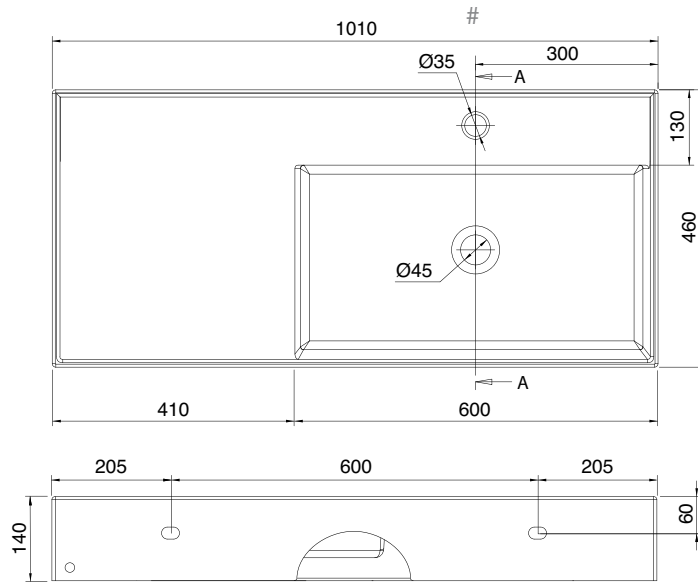

Left handed.

Dimension tolerance $\pm 5\%$

MONTE WALL HUNG OFFSET BASIN (MX5)

80 x 44 Cm - 20 Kg - 4 L.

Lay-on or wall-mounted washbasin, configured for single-hole tap set, on request, available with three holes or without holes for tap set.

Right handed.

Dimension tolerance $\pm 5\%$

MONTE WALL HUNG OFFSET BASIN (MX5) 101 x 46 Cm - 25 Kg - 4 L.

Lay-on or wall-mounted washbasin, configured for single-hole tap set, on request, available with three holes or without holes for tap set.

Left handed.

Dimension tolerance $\pm 5\%$