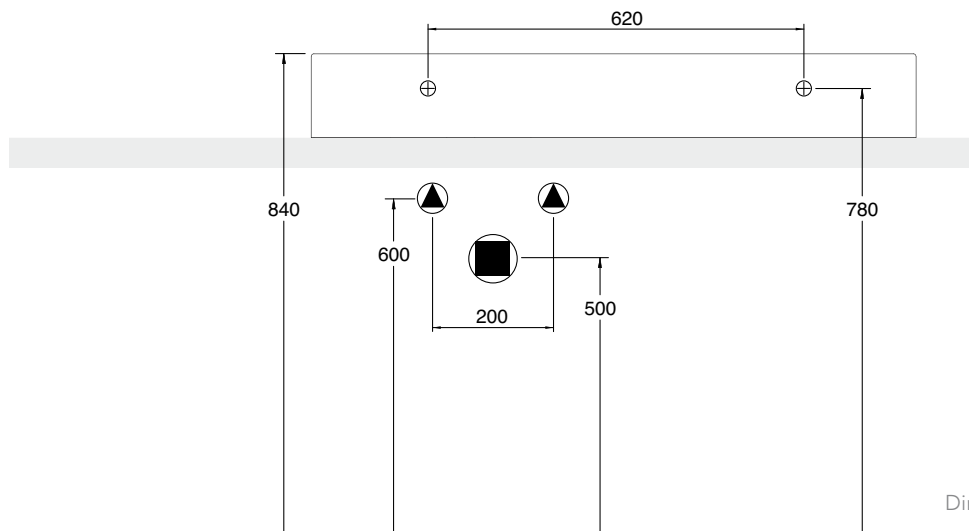

Left handed.

Dimension tolerance $\pm 5\%$

MONTE WALL HUNG OFFSET BASIN (MX5)

80 x 44 Cm - 20 Kg - 4 L.

Lay-on or wall-mounted washbasin, configured for single-hole tap set, on request, available with three holes or without holes for tap set.

Right handed.

Dimension tolerance $\pm 5\%$

MONTE WALL HUNG OFFSET BASIN (MX5) 101 x 46 Cm - 25 Kg - 4 L.

Lay-on or wall-mounted washbasin, configured for single-hole tap set, on request, available with three holes or without holes for tap set.

Left handed.

Dimension tolerance $\pm 5\%$