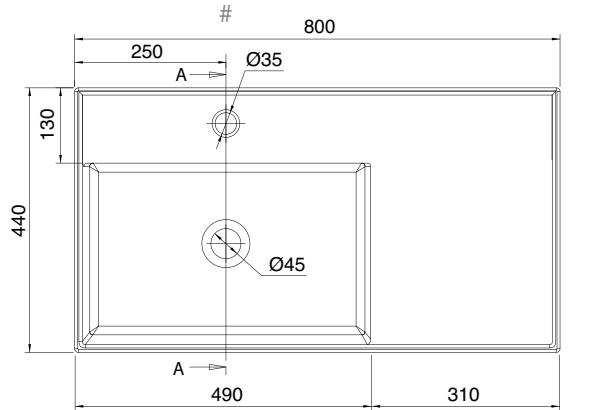

Right handed

Dimension tolerance $\pm 5\%$

MONTE WALL HUNG OFFSET BASIN (MX5)

80 x 44 Cm - 20 Kg - 4 L.

Lay-on or wall-mounted washbasin, configured for single-hole tap set, on request, available with three holes or without holes for tap set

Left handed.

Dimension tolerance $\pm 5\%$

MONTE WALL HUNG OFFSET BASIN (MX5)

80 x 44 Cm - 20 Kg - 4 L.

Lay-on or wall-mounted washbasin, configured for single-hole tap set, on request, available with three holes or without holes for tap set.

Right handed.

Dimension tolerance $\pm 5\%$

MONTE WALL HUNG OFFSET BASIN (MX5) 101 x 46 Cm - 25 Kg - 4 L.

Lay-on or wall-mounted washbasin, configured for single-hole tap set, on request, available with three holes or without holes for tap set.