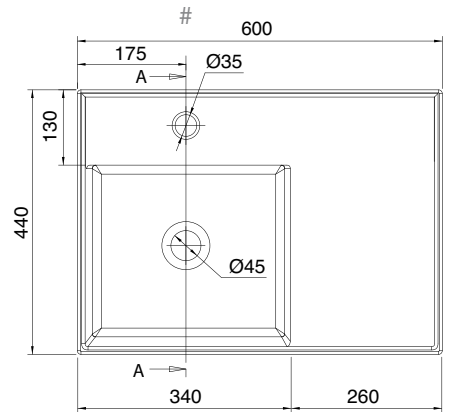

Right handed

Dimension tolerance $\pm 5\%$

MONTE WALL HUNG OFFSET BASIN (MX5)

80 x 44 Cm - 20 Kg - 4 L.

Lay-on or wall-mounted washbasin, configured for single-hole tap set, on request, available with three holes or without holes for tap set

Left handed.

Dimension tolerance $\pm 5\%$

MONTE WALL HUNG OFFSET BASIN (MX5)

80 x 44 Cm - 20 Kg - 4 L.

Lay-on or wall-mounted washbasin, configured for single-hole tap set, on request, available with three holes or without holes for tap set.

Right handed.

Dimension tolerance $\pm 5\%$

MONTE WALL HUNG OFFSET BASIN (MX5) 101 x 46 Cm - 25 Kg - 4 L.

Lay-on or wall-mounted washbasin, configured for single-hole tap set, on request, available with three holes or without holes for tap set.