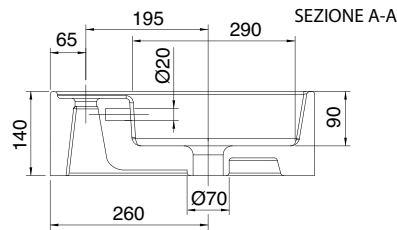

Right handed

Dimension tolerance $\pm 5\%$

MONTE WALL HUNG OFFSET BASIN (MX5)

80 x 44 Cm - 20 Kg - 4 L.

Lay-on or wall-mounted washbasin, configured for single-hole tap set, on request, available with three holes or without holes for tap set

Left handed.

Dimension tolerance $\pm 5\%$

MONTE WALL HUNG OFFSET BASIN (MX5)

80 x 44 Cm - 20 Kg - 4 L.

Lay-on or wall-mounted washbasin, configured for single-hole tap set, on request, available with three holes or without holes for tap set.

Right handed.

Dimension tolerance $\pm 5\%$

MONTE WALL HUNG OFFSET BASIN (MX5) 101 x 46 Cm - 25 Kg - 4 L.

Lay-on or wall-mounted washbasin, configured for single-hole tap set, on request, available with three holes or without holes for tap set.