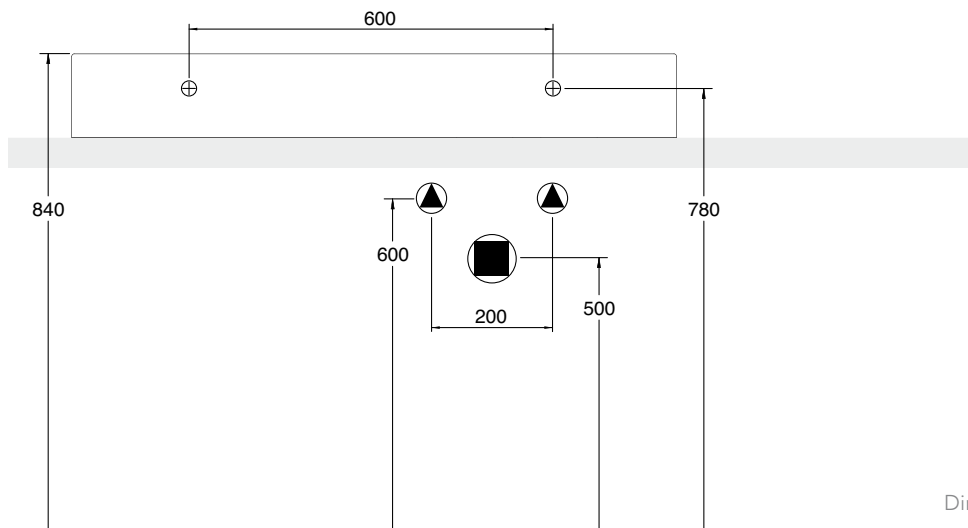

Left handed.

Dimension tolerance $\pm 5\%$

MONTE WALL HUNG OFFSET BASIN (MX5)

80 x 44 Cm - 20 Kg - 4 L.

Lay-on or wall-mounted washbasin, configured for single-hole tap set, on request, available with three holes or without holes for tap set.

Right handed.

Dimension tolerance $\pm 5\%$

MONTE WALL HUNG OFFSET BASIN (MX5) 101 x 46 Cm - 25 Kg - 4 L.

Lay-on or wall-mounted washbasin, configured for single-hole tap set, on request, available with three holes or without holes for tap set.

Left handed.

Dimension tolerance $\pm 5\%$