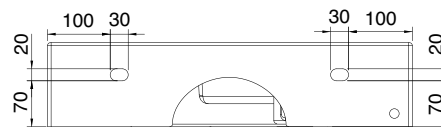

Right handed

Dimension tolerance $\pm 5\%$

MONTE WALL HUNG OFFSET BASIN (MX5)

80 x 44 Cm - 20 Kg - 4 L.

Lay-on or wall-mounted washbasin, configured for single-hole tap set, on request, available with three holes or without holes for tap set

Left handed.

Dimension tolerance $\pm 5\%$

MONTE WALL HUNG OFFSET BASIN (MX5)

80 x 44 Cm - 20 Kg - 4 L.

Lay-on or wall-mounted washbasin, configured for single-hole tap set, on request, available with three holes or without holes for tap set.

Right handed.

Dimension tolerance $\pm 5\%$

MONTE WALL HUNG OFFSET BASIN (MX5) 101 x 46 Cm - 25 Kg - 4 L.

Lay-on or wall-mounted washbasin, configured for single-hole tap set, on request, available with three holes or without holes for tap set.