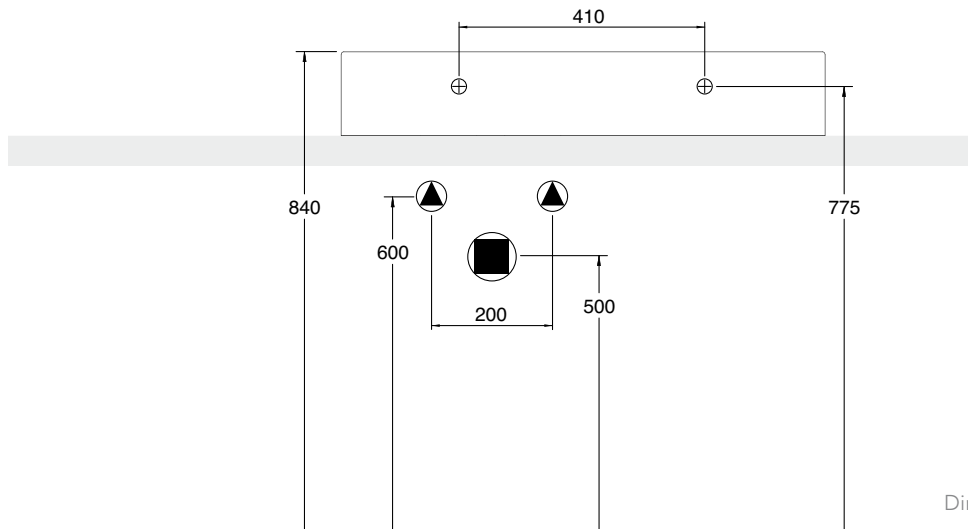

Left handed.

Dimension tolerance $\pm 5\%$

MONTE WALL HUNG OFFSET BASIN (MX5)

80 x 44 Cm - 20 Kg - 4 L.

Lay-on or wall-mounted washbasin, configured for single-hole tap set, on request, available with three holes or without holes for tap set.

Right handed.

Dimension tolerance $\pm 5\%$

MONTE WALL HUNG OFFSET BASIN (MX5) 101 x 46 Cm - 25 Kg - 4 L.

Lay-on or wall-mounted washbasin, configured for single-hole tap set, on request, available with three holes or without holes for tap set.

Left handed.

Dimension tolerance $\pm 5\%$