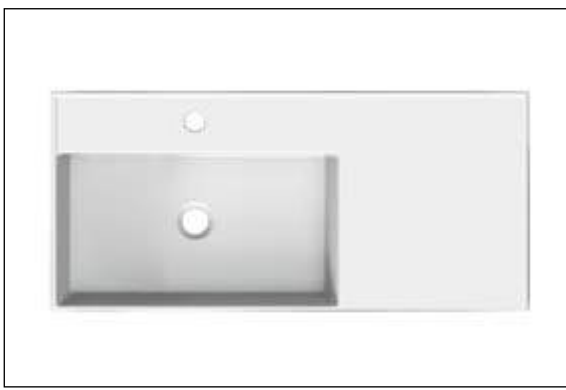

Right handed

Dimension tolerance $\pm 5\%$

MONTE WALL HUNG OFFSET BASIN (MX5)

80 x 44 Cm - 20 Kg - 4 L.

Lay-on or wall-mounted washbasin, configured for single-hole tap set, on request, available with three holes or without holes for tap set

Left handed.

Dimension tolerance $\pm 5\%$

MONTE WALL HUNG OFFSET BASIN (MX5)

80 x 44 Cm - 20 Kg - 4 L.

Lay-on or wall-mounted washbasin, configured for single-hole tap set, on request, available with three holes or without holes for tap set.

Right handed.

Dimension tolerance $\pm 5\%$

MONTE WALL HUNG OFFSET BASIN (MX5) 101 x 46 Cm - 25 Kg - 4 L.

Lay-on or wall-mounted washbasin, configured for single-hole tap set, on request, available with three holes or without holes for tap set.