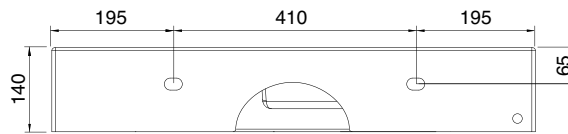

Right handed

Dimension tolerance $\pm 5\%$

MONTE WALL HUNG OFFSET BASIN (MX5)

80 x 44 Cm - 20 Kg - 4 L.

Lay-on or wall-mounted washbasin, configured for single-hole tap set, on request, available with three holes or without holes for tap set

Left handed.

Dimension tolerance $\pm 5\%$

MONTE WALL HUNG OFFSET BASIN (MX5)

80 x 44 Cm - 20 Kg - 4 L.

Lay-on or wall-mounted washbasin, configured for single-hole tap set, on request, available with three holes or without holes for tap set.

Right handed.

Dimension tolerance $\pm 5\%$

MONTE WALL HUNG OFFSET BASIN (MX5) 101 x 46 Cm - 25 Kg - 4 L.

Lay-on or wall-mounted washbasin, configured for single-hole tap set, on request, available with three holes or without holes for tap set.