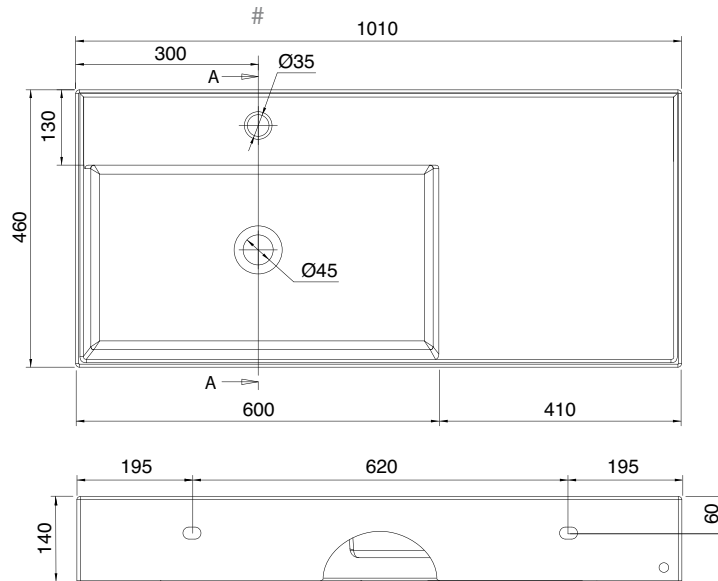

Left handed.

Dimension tolerance $\pm 5\%$

MONTE WALL HUNG OFFSET BASIN (MX5)

80 x 44 Cm - 20 Kg - 4 L.

Lay-on or wall-mounted washbasin, configured for single-hole tap set, on request, available with three holes or without holes for tap set.

Right handed.

Dimension tolerance $\pm 5\%$

MONTE WALL HUNG OFFSET BASIN (MX5) 101 x 46 Cm - 25 Kg - 4 L.

Lay-on or wall-mounted washbasin, configured for single-hole tap set, on request, available with three holes or without holes for tap set.

Left handed.

Dimension tolerance $\pm 5\%$