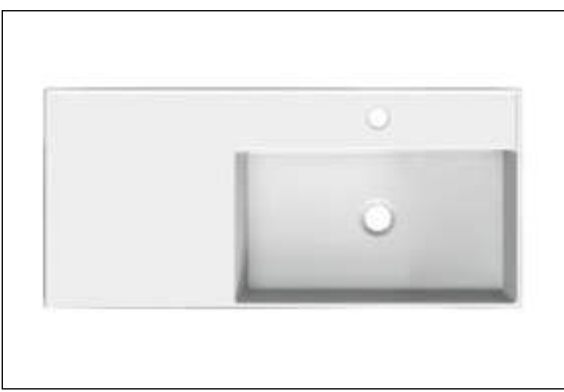

MONTE WALL HUNG OFFSET BASIN (MX5) 101 x 46 Cm - 25 Kg - 4 L.

Lay-on or wall-mounted washbasin, configured for single-hole tap set, on request, available with three holes or without holes for tap set.

Left handed.

Dimension tolerance $\pm 5\%$