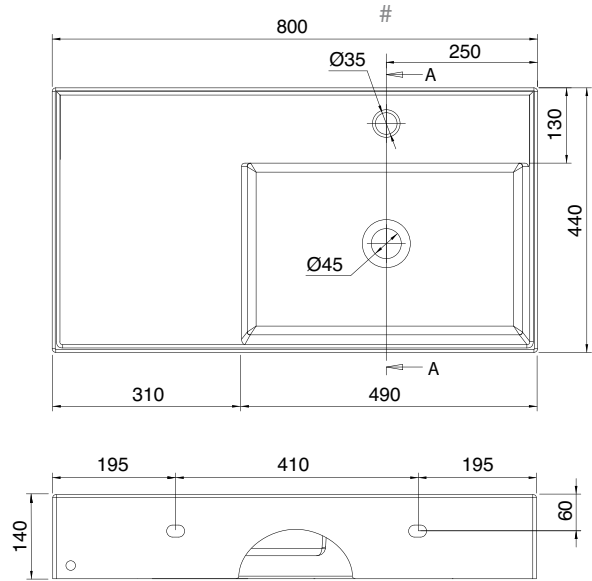

Right handed

Dimension tolerance $\pm 5\%$

MONTE WALL HUNG OFFSET BASIN (MX5)

80 x 44 Cm - 20 Kg - 4 L.

Lay-on or wall-mounted washbasin, configured for single-hole tap set, on request, available with three holes or without holes for tap set

Left handed.

Dimension tolerance $\pm 5\%$

MONTE WALL HUNG OFFSET BASIN (MX5)

80 x 44 Cm - 20 Kg - 4 L.

Lay-on or wall-mounted washbasin, configured for single-hole tap set, on request, available with three holes or without holes for tap set.

Right handed.

Dimension tolerance $\pm 5\%$

MONTE WALL HUNG OFFSET BASIN (MX5) 101 x 46 Cm - 25 Kg - 4 L.

Lay-on or wall-mounted washbasin, configured for single-hole tap set, on request, available with three holes or without holes for tap set.