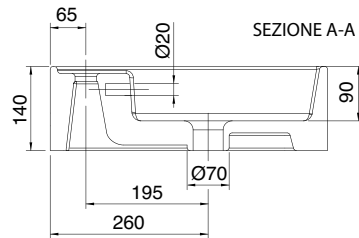

Left handed.

Dimension tolerance $\pm 5\%$

MONTE WALL HUNG OFFSET BASIN (MX5)

80 x 44 Cm - 20 Kg - 4 L.

Lay-on or wall-mounted washbasin, configured for single-hole tap set, on request, available with three holes or without holes for tap set.

Right handed.

Dimension tolerance $\pm 5\%$

MONTE WALL HUNG OFFSET BASIN (MX5) 101 x 46 Cm - 25 Kg - 4 L.

Lay-on or wall-mounted washbasin, configured for single-hole tap set, on request, available with three holes or without holes for tap set.

Left handed.

Dimension tolerance $\pm 5\%$