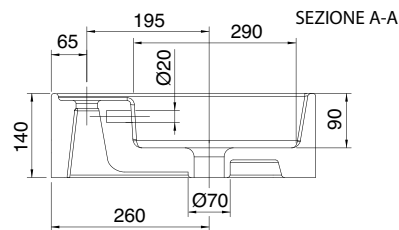

Right handed

Dimension tolerance $\pm 5\%$

MONTE WALL HUNG OFFSET BASIN (MX5)

80 x 44 Cm - 20 Kg - 4 L.

Lay-on or wall-mounted washbasin, configured for single-hole tap set, on request, available with three holes or without holes for tap set

Left handed.

Dimension tolerance $\pm 5\%$

MONTE WALL HUNG OFFSET BASIN (MX5)

80 x 44 Cm - 20 Kg - 4 L.

Lay-on or wall-mounted washbasin, configured for single-hole tap set, on request, available with three holes or without holes for tap set.

Right handed.

Dimension tolerance $\pm 5\%$

MONTE WALL HUNG OFFSET BASIN (MX5) 101 x 46 Cm - 25 Kg - 4 L.

Lay-on or wall-mounted washbasin, configured for single-hole tap set, on request, available with three holes or without holes for tap set.