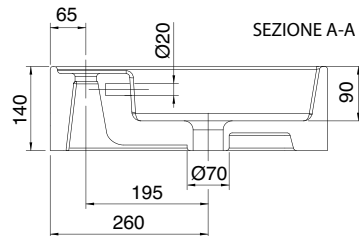

Left handed.

Dimension tolerance $\pm 5\%$

MONTE WALL HUNG OFFSET BASIN (MX5)

80 x 44 Cm - 20 Kg - 4 L.

Lay-on or wall-mounted washbasin, configured for single-hole tap set, on request, available with three holes or without holes for tap set.

Right handed.

Dimension tolerance $\pm 5\%$

MONTE WALL HUNG OFFSET BASIN (MX5) 101 x 46 Cm - 25 Kg - 4 L.

Lay-on or wall-mounted washbasin, configured for single-hole tap set, on request, available with three holes or without holes for tap set.

Left handed.

Dimension tolerance $\pm 5\%$