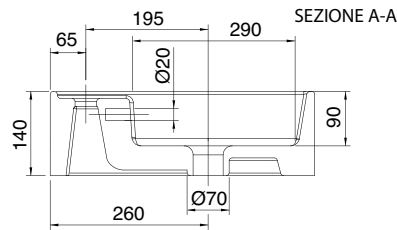

Right handed

Dimension tolerance $\pm 5\%$

MONTE WALL HUNG OFFSET BASIN (MX5)

80 x 44 Cm - 20 Kg - 4 L.

Lay-on or wall-mounted washbasin, configured for single-hole tap set, on request, available with three holes or without holes for tap set

Left handed.

Dimension tolerance $\pm 5\%$

MONTE WALL HUNG OFFSET BASIN (MX5)

80 x 44 Cm - 20 Kg - 4 L.

Lay-on or wall-mounted washbasin, configured for single-hole tap set, on request, available with three holes or without holes for tap set.

Right handed.

Dimension tolerance $\pm 5\%$

MONTE WALL HUNG OFFSET BASIN (MX5) 101 x 46 Cm - 25 Kg - 4 L.

Lay-on or wall-mounted washbasin, configured for single-hole tap set, on request, available with three holes or without holes for tap set.