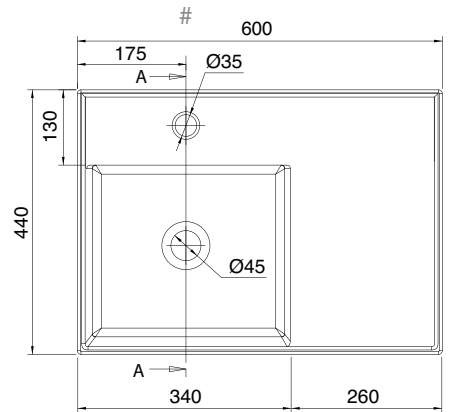

Dimension tolerance $\pm 5\%$