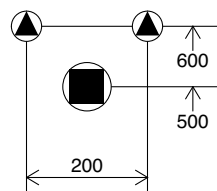

Dimension tolerance $\pm 5\%$