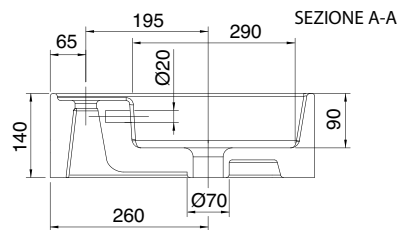

Dimension tolerance $\pm 5\%$