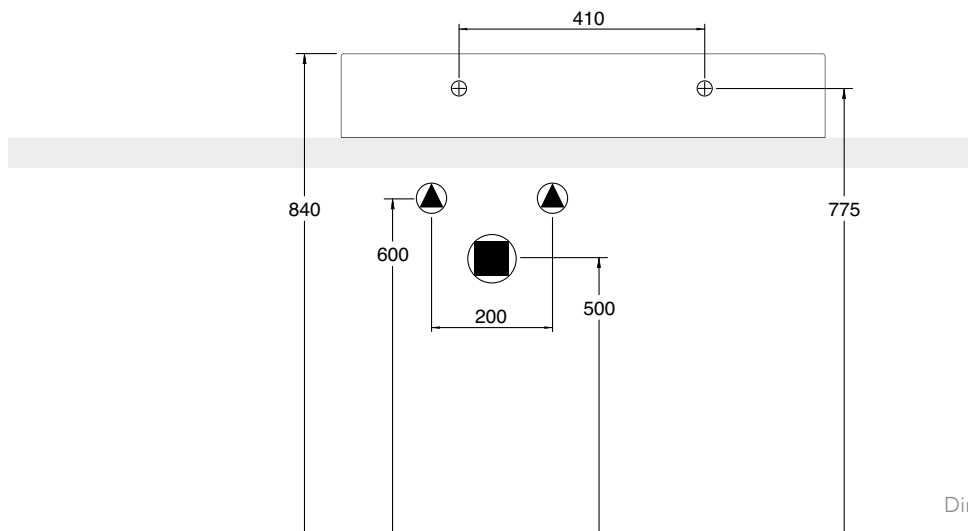

## 80 x 44 Cm - 20 Kg - 4 L.

Lay-on or wall-mounted washbasin, configured for single-hole tap set, on request, available with three holes or without holes for tap set

Left handed.

Dimension tolerance  $\pm 5\%$

# MONTE LAY ON BASIN WITH OFFSET (MX4)

80 x 44 Cm - 20 Kg - 4 L.

Lay-on or wall-mounted washbasin, configured for single-hole tap set, on request, available with three holes or without holes for tap set.

Right handed.

Dimension tolerance  $\pm 5\%$