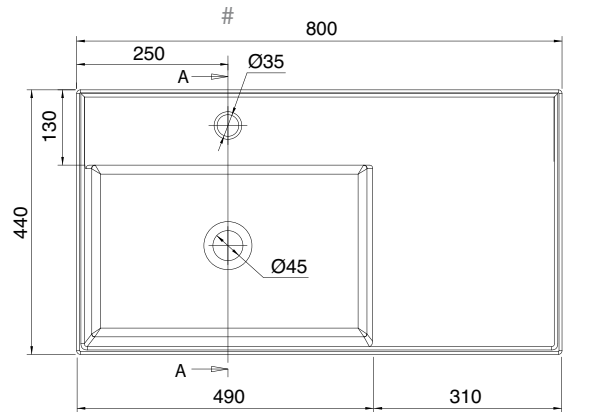

# MONTE LAY ON BASIN WITH OFFSET (MX4)

60 x 44 Cm - 16,6 Kg - 2,5 L.

Lay-on or wall-mounted washbasin, configured for single-hole tap set, on request, available with three holes or without holes for tap set

## 80 x 44 Cm - 20 Kg - 4 L.

Lay-on or wall-mounted washbasin, configured for single-hole tap set, on request, available with three holes or without holes for tap set

Left handed.

Dimension tolerance  $\pm 5\%$

# MONTE LAY ON BASIN WITH OFFSET (MX4)

80 x 44 Cm - 20 Kg - 4 L.

Lay-on or wall-mounted washbasin, configured for single-hole tap set, on request, available with three holes or without holes for tap set.

Right handed.

Dimension tolerance  $\pm 5\%$