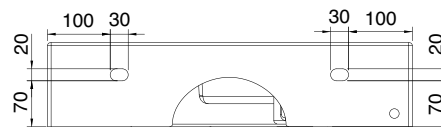

Dimension tolerance  $\pm 5\%$

# MONTE LAY ON BASIN WITH OFFSET (MX4)

60 x 44 Cm - 16,6 Kg - 2,5 L.

Lay-on or wall-mounted washbasin, configured for single-hole tap set, on request, available with three holes or without holes for tap set

Right handed

Dimension tolerance  $\pm 5\%$

## 80 x 44 Cm - 20 Kg - 4 L.

Lay-on or wall-mounted washbasin, configured for single-hole tap set, on request, available with three holes or without holes for tap set

Left handed.

Dimension tolerance  $\pm 5\%$