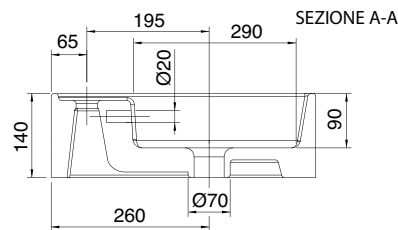

## 80 x 44 Cm - 20 Kg - 4 L.

Lay-on or wall-mounted washbasin, configured for single-hole tap set, on request, available with three holes or without holes for tap set

Left handed.

Dimension tolerance  $\pm 5\%$

# MONTE LAY ON BASIN WITH OFFSET (MX4)

80 x 44 Cm - 20 Kg - 4 L.

Lay-on or wall-mounted washbasin, configured for single-hole tap set, on request, available with three holes or without holes for tap set.

Right handed.

Dimension tolerance  $\pm 5\%$