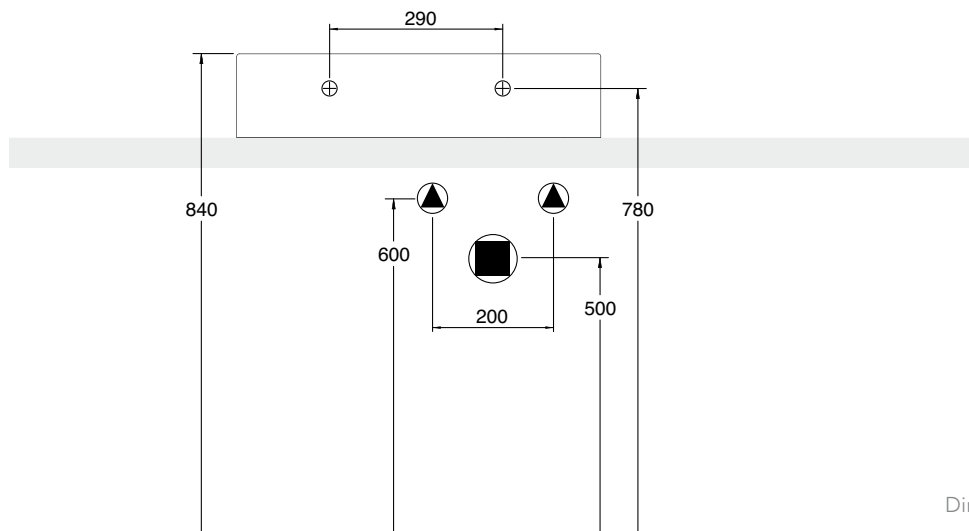

# MONTE LAY ON BASIN WITH OFFSET (MX4)

60 x 44 Cm - 16,6 Kg - 2,5 L.

Lay-on or wall-mounted washbasin, configured for single-hole tap set, on request, available with three holes or without holes for tap set  
Left handed.

# MONTE LAY ON BASIN WITH OFFSET (MX4)

60 x 44 Cm - 16,6 Kg - 2,5 L.

Lay-on or wall-mounted washbasin, configured for single-hole tap set, on request, available with three holes or without holes for tap set

## 80 x 44 Cm - 20 Kg - 4 L.

Lay-on or wall-mounted washbasin, configured for single-hole tap set, on request, available with three holes or without holes for tap set

Left handed.

Dimension tolerance  $\pm 5\%$

# MONTE LAY ON BASIN WITH OFFSET (MX4)

80 x 44 Cm - 20 Kg - 4 L.

Lay-on or wall-mounted washbasin, configured for single-hole tap set, on request, available with three holes or without holes for tap set.