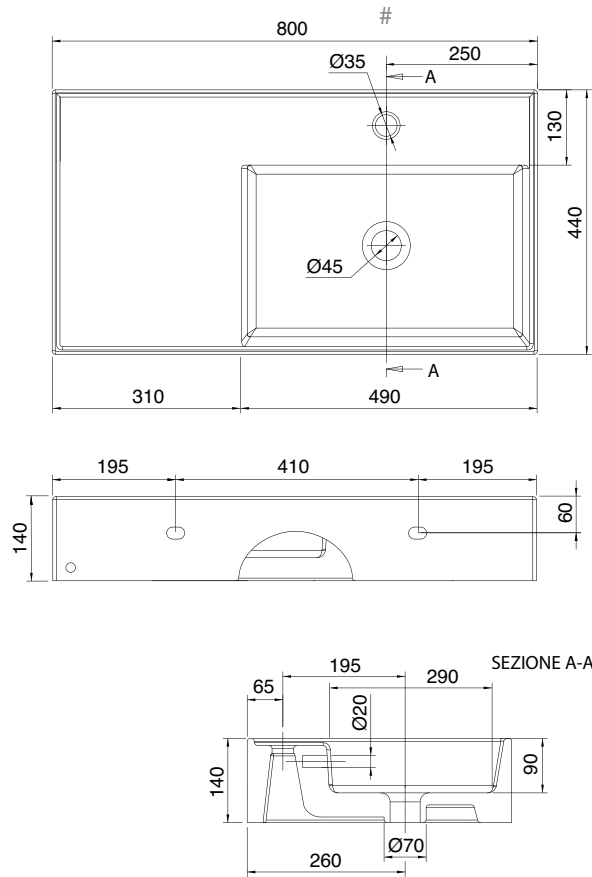

# MONTE LAY ON BASIN WITH OFFSET (MX4)

60 x 44 Cm - 16,6 Kg - 2,5 L.

Lay-on or wall-mounted washbasin, configured for single-hole tap set, on request, available with three holes or without holes for tap set

Right handed

Dimension tolerance  $\pm 5\%$

## 80 x 44 Cm - 20 Kg - 4 L.

Lay-on or wall-mounted washbasin, configured for single-hole tap set, on request, available with three holes or without holes for tap set

Left handed.

Dimension tolerance  $\pm 5\%$

# MONTE LAY ON BASIN WITH OFFSET (MX4)

80 x 44 Cm - 20 Kg - 4 L.

Lay-on or wall-mounted washbasin, configured for single-hole tap set, on request, available with three holes or without holes for tap set.