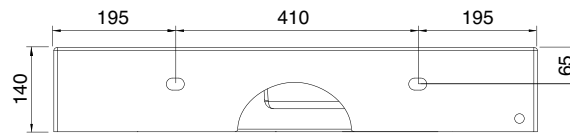

Dimension tolerance $\pm 5\%$