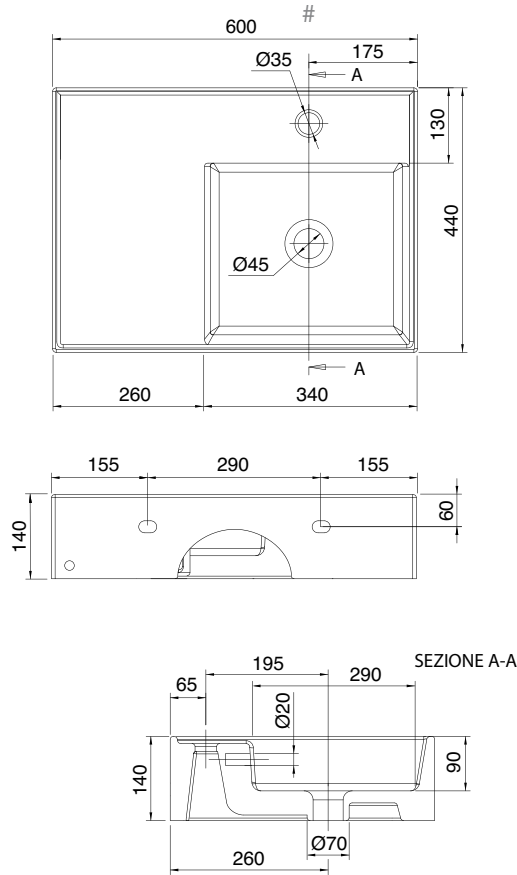

# MONTE LAY ON BASIN WITH OFFSET (MX4)

60 x 44 Cm - 16,6 Kg - 2,5 L.

Lay-on or wall-mounted washbasin, configured for single-hole tap set, on request, available with three holes or without holes for tap set  
Left handed.

# MONTE LAY ON BASIN WITH OFFSET (MX4)

60 x 44 Cm - 16,6 Kg - 2,5 L.

Lay-on or wall-mounted washbasin, configured for single-hole tap set, on request, available with three holes or without holes for tap set

## 80 x 44 Cm - 20 Kg - 4 L.

Lay-on or wall-mounted washbasin, configured for single-hole tap set, on request, available with three holes or without holes for tap set

Left handed.

Dimension tolerance  $\pm 5\%$

# MONTE LAY ON BASIN WITH OFFSET (MX4)

80 x 44 Cm - 20 Kg - 4 L.

Lay-on or wall-mounted washbasin, configured for single-hole tap set, on request, available with three holes or without holes for tap set.