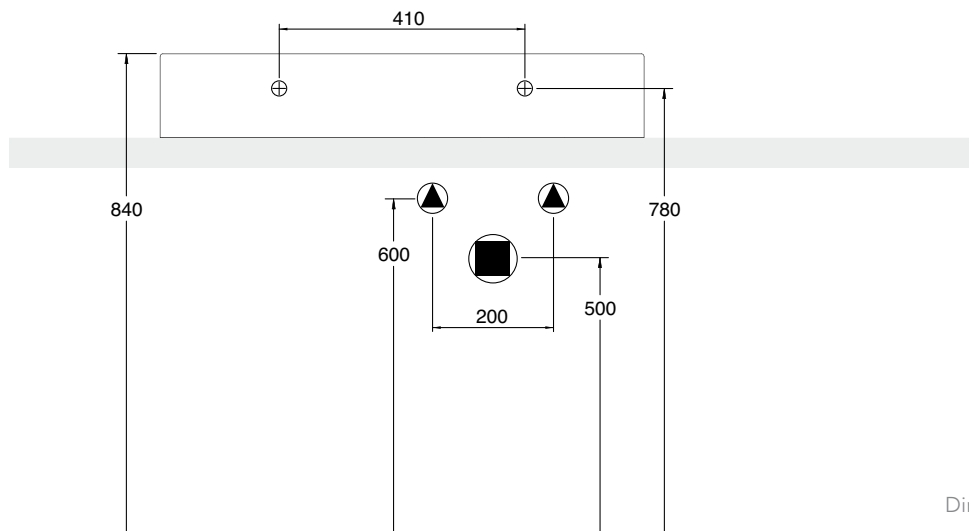

# MONTE LAY ON BASIN WITH OFFSET (MX4)

60 x 44 Cm - 16,6 Kg - 2,5 L.

Lay-on or wall-mounted washbasin, configured for single-hole tap set, on request, available with three holes or without holes for tap set

Right handed

Dimension tolerance  $\pm 5\%$

## 80 x 44 Cm - 20 Kg - 4 L.

Lay-on or wall-mounted washbasin, configured for single-hole tap set, on request, available with three holes or without holes for tap set

Left handed.

Dimension tolerance  $\pm 5\%$

# MONTE LAY ON BASIN WITH OFFSET (MX4)

80 x 44 Cm - 20 Kg - 4 L.

Lay-on or wall-mounted washbasin, configured for single-hole tap set, on request, available with three holes or without holes for tap set.