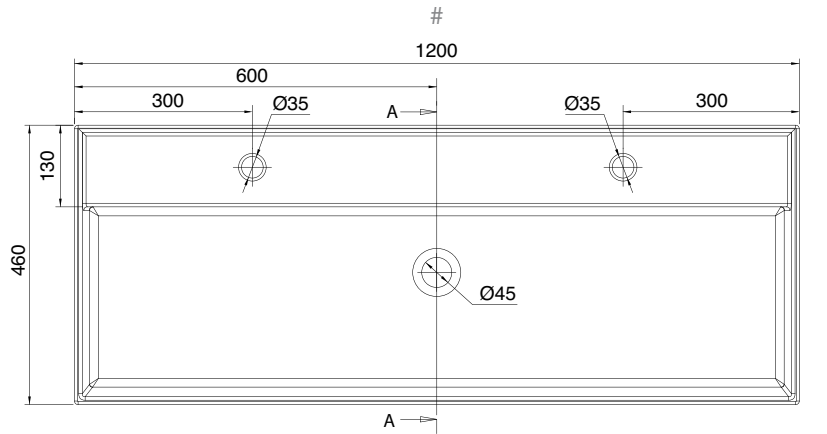

Dimension tolerance  $\pm 5\%$

# MONTE LARGE WALL HUNG OR LAY ON BASIN (MX2)

100 x 46 Cm - 24 Kg - 7 L.

Lay-on or wall-mounted washbasin, configured for single-hole tap set, on request, available with three holes or without holes for tap set

Dimension tolerance ± 5%

# MONTE LARGE WALL HUNG OR LAY ON BASIN (MX2)

120 x 46 Cm - 28 Kg - 8 L.

Lay-on or wall-mounted washbasin, configured for single-hole double tap set

Dimension tolerance  $\pm 5\%$