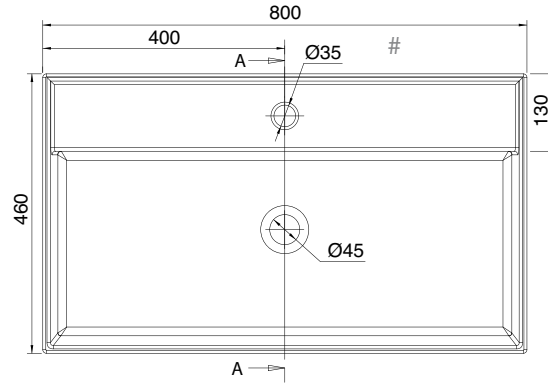

# MONTE LARGE WALL HUNG OR LAY ON BASIN (MX2) 80 x 46 Cm - 20 Kg - 5,5 L.

Lay-on or wall-mounted washbasin, configured for single-hole tap set, on request, available with three holes or without holes for tap set

Dimension tolerance  $\pm 5\%$

# MONTE LARGE WALL HUNG OR LAY ON BASIN (MX2)

100 x 46 Cm - 24 Kg - 7 L.

Lay-on or wall-mounted washbasin, configured for single-hole tap set, on request, available with three holes or without holes for tap set

# MONTE LARGE WALL HUNG OR LAY ON BASIN (MX2)

120 x 46 Cm - 28 Kg - 8 L.

Lay-on or wall-mounted washbasin, configured for single-hole double tap set

Dimension tolerance  $\pm 5\%$