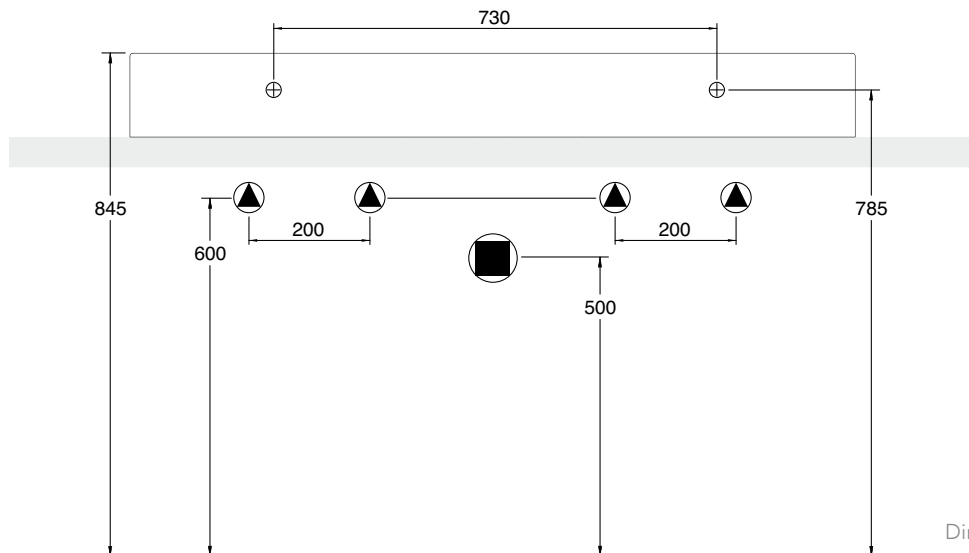

Dimension tolerance  $\pm 5\%$

# MONTE LARGE WALL HUNG OR LAY ON BASIN (MX2)

100 x 46 Cm - 24 Kg - 7 L.

Lay-on or wall-mounted washbasin, configured for single-hole tap set, on request, available with three holes or without holes for tap set

Dimension tolerance ± 5%

# MONTE LARGE WALL HUNG OR LAY ON BASIN (MX2)

120 x 46 Cm - 28 Kg - 8 L.

Lay-on or wall-mounted washbasin, configured for single-hole double tap set

Dimension tolerance  $\pm 5\%$