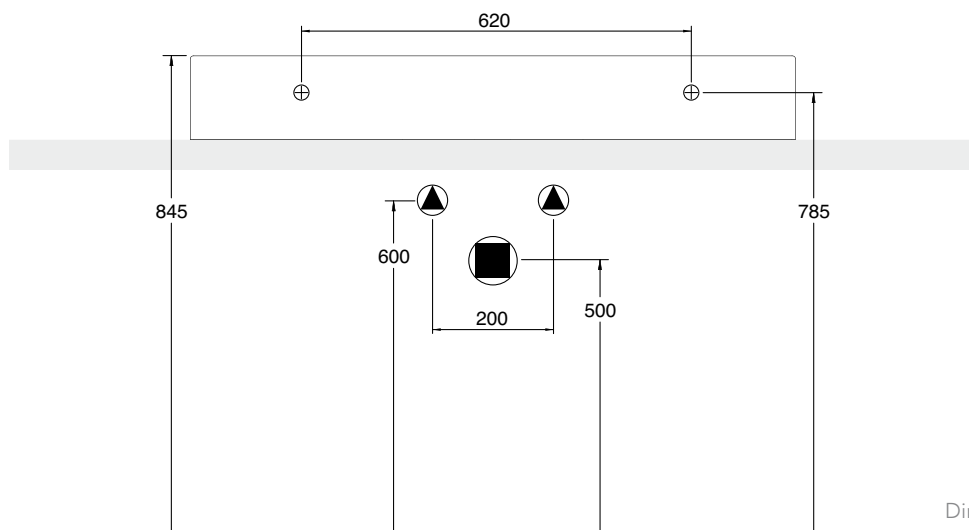

# MONTE LARGE WALL HUNG OR LAY ON BASIN (MX2) 80 x 46 Cm - 20 Kg - 5,5 L.

Lay-on or wall-mounted washbasin, configured for single-hole tap set, on request, available with three holes or without holes for tap set

# MONTE LARGE WALL HUNG OR LAY ON BASIN (MX2)

100 x 46 Cm - 24 Kg - 7 L.

Lay-on or wall-mounted washbasin, configured for single-hole tap set, on request, available with three holes or without holes for tap set

Dimension tolerance ± 5%

# MONTE LARGE WALL HUNG OR LAY ON BASIN (MX2)

120 x 46 Cm - 28 Kg - 8 L.

Lay-on or wall-mounted washbasin, configured for single-hole double tap set

Dimension tolerance  $\pm 5\%$