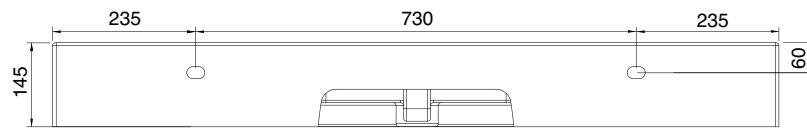

# MONTE LARGE WALL HUNG OR LAY ON BASIN (MX2)

100 x 46 Cm - 24 Kg - 7 L.

Lay-on or wall-mounted washbasin, configured for single-hole tap set, on request, available with three holes or without holes for tap set

Dimension tolerance ± 5%

# MONTE LARGE WALL HUNG OR LAY ON BASIN (MX2)

120 x 46 Cm - 28 Kg - 8 L.

Lay-on or wall-mounted washbasin, configured for single-hole double tap set

Dimension tolerance  $\pm 5\%$