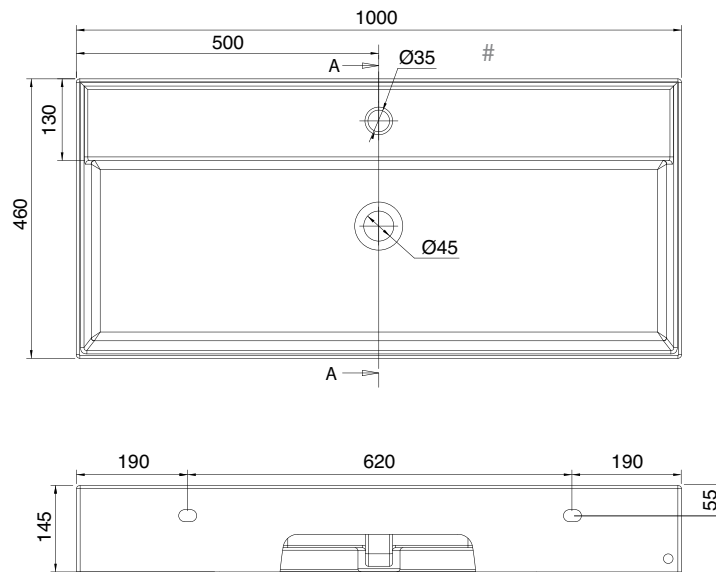

# MONTE LARGE WALL HUNG OR LAY ON BASIN (MX2) 80 x 46 Cm - 20 Kg - 5,5 L.

Lay-on or wall-mounted washbasin, configured for single-hole tap set, on request, available with three holes or without holes for tap set

# MONTE LARGE WALL HUNG OR LAY ON BASIN (MX2)

100 x 46 Cm - 24 Kg - 7 L.

Lay-on or wall-mounted washbasin, configured for single-hole tap set, on request, available with three holes or without holes for tap set

Dimension tolerance ± 5%

# MONTE LARGE WALL HUNG OR LAY ON BASIN (MX2)

120 x 46 Cm - 28 Kg - 8 L.

Lay-on or wall-mounted washbasin, configured for single-hole double tap set

Dimension tolerance  $\pm 5\%$