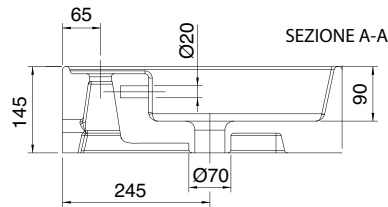

Dimension tolerance  $\pm 5\%$

# MONTE LARGE WALL HUNG OR LAY ON BASIN (MX2)

100 x 46 Cm - 24 Kg - 7 L.

Lay-on or wall-mounted washbasin, configured for single-hole tap set, on request, available with three holes or without holes for tap set

Dimension tolerance ± 5%

# MONTE LARGE WALL HUNG OR LAY ON BASIN (MX2)

120 x 46 Cm - 28 Kg - 8 L.

Lay-on or wall-mounted washbasin, configured for single-hole double tap set

Dimension tolerance  $\pm 5\%$