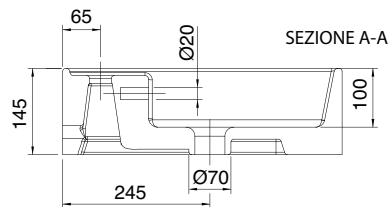

# MONTE LARGE WALL HUNG OR LAY ON BASIN (MX2) 80 x 46 Cm - 20 Kg - 5,5 L.

Lay-on or wall-mounted washbasin, configured for single-hole tap set, on request, available with three holes or without holes for tap set

# MONTE LARGE WALL HUNG OR LAY ON BASIN (MX2)

100 x 46 Cm - 24 Kg - 7 L.

Lay-on or wall-mounted washbasin, configured for single-hole tap set, on request, available with three holes or without holes for tap set

Dimension tolerance ± 5%

# MONTE LARGE WALL HUNG OR LAY ON BASIN (MX2)

120 x 46 Cm - 28 Kg - 8 L.

Lay-on or wall-mounted washbasin, configured for single-hole double tap set

Dimension tolerance  $\pm 5\%$