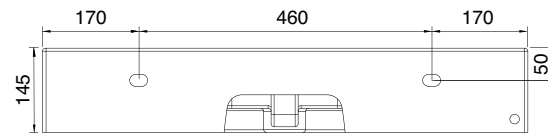

# MONTE LARGE WALL HUNG OR LAY ON BASIN (MX2) 80 x 46 Cm - 20 Kg - 5,5 L.

Lay-on or wall-mounted washbasin, configured for single-hole tap set, on request, available with three holes or without holes for tap set

Dimension tolerance  $\pm 5\%$

# MONTE LARGE WALL HUNG OR LAY ON BASIN (MX2)

100 x 46 Cm - 24 Kg - 7 L.

Lay-on or wall-mounted washbasin, configured for single-hole tap set, on request, available with three holes or without holes for tap set

# MONTE LARGE WALL HUNG OR LAY ON BASIN (MX2)

120 x 46 Cm - 28 Kg - 8 L.

Lay-on or wall-mounted washbasin, configured for single-hole double tap set

Dimension tolerance  $\pm 5\%$