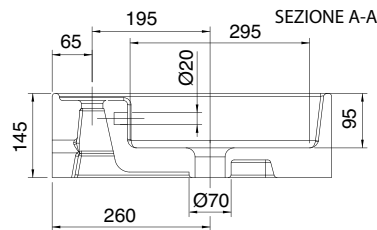

# MONTE LARGE WALL HUNG OR LAY ON BASIN (MX2) 80 x 46 Cm - 20 Kg - 5,5 L.

Lay-on or wall-mounted washbasin, configured for single-hole tap set, on request, available with three holes or without holes for tap set

# MONTE LARGE WALL HUNG OR LAY ON BASIN (MX2)

100 x 46 Cm - 24 Kg - 7 L.

Lay-on or wall-mounted washbasin, configured for single-hole tap set, on request, available with three holes or without holes for tap set

Dimension tolerance ± 5%

# MONTE LARGE WALL HUNG OR LAY ON BASIN (MX2)

120 x 46 Cm - 28 Kg - 8 L.

Lay-on or wall-mounted washbasin, configured for single-hole double tap set

Dimension tolerance  $\pm 5\%$