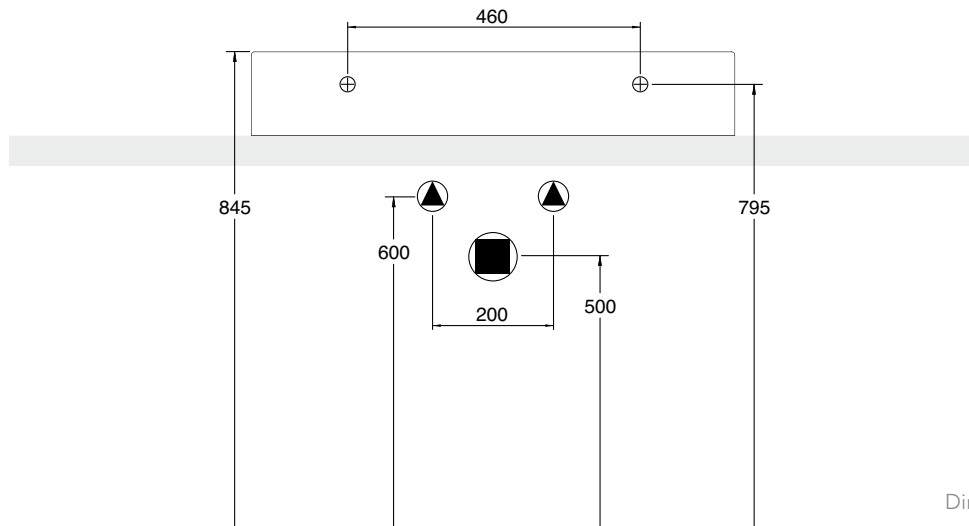

# MONTE LARGE WALL HUNG OR LAY ON BASIN (MX2) 80 x 46 Cm - 20 Kg - 5,5 L.

Lay-on or wall-mounted washbasin, configured for single-hole tap set, on request, available with three holes or without holes for tap set

# MONTE LARGE WALL HUNG OR LAY ON BASIN (MX2)

100 x 46 Cm - 24 Kg - 7 L.

Lay-on or wall-mounted washbasin, configured for single-hole tap set, on request, available with three holes or without holes for tap set

Dimension tolerance ± 5%

# MONTE LARGE WALL HUNG OR LAY ON BASIN (MX2)

120 x 46 Cm - 28 Kg - 8 L.

Lay-on or wall-mounted washbasin, configured for single-hole double tap set

Dimension tolerance  $\pm 5\%$