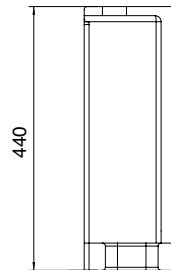

MONTE CLOSE COUPLED TOILET (MX14)

66 x 36 Cm - 39 Kg - 6/4,5 L.

Monoblock WC with wall flushing system configured for floor flushing system via plastic spigot bend

Tolleranza dimensioni $\pm 5\%$
Dimension tolerance $\pm 5\%$

MOXIE CLOSE COUPLED TOILET (MX14)

CISTERN COVER

36 x 15 x h44 - 15 Kg

Wall cistern

Tolleranza dimensioni $\pm 5\%$

Dimension tolerance $\pm 5\%$