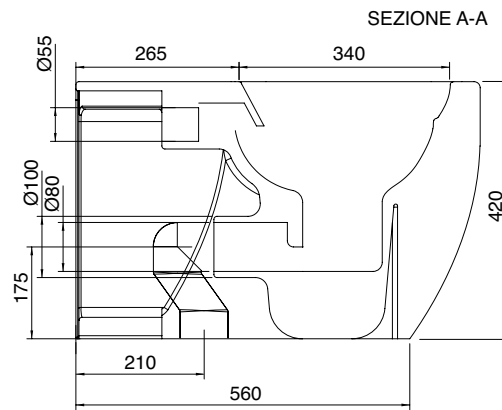

MONTE CLOSE COUPLED TOILET (MX14)

66 x 36 Cm - 39 Kg - 6/4,5 L.

Monoblock WC with wall flushing system configured for floor flushing system via plastic spigot bend

Tolleranza dimensioni $\pm 5\%$
Dimension tolerance $\pm 5\%$

MOXIE CLOSE COUPLED TOILET (MX14)

CISTERN COVER

36 x 15 x h44 - 15 Kg

Wall cistern

Tolleranza dimensioni $\pm 5\%$

Dimension tolerance $\pm 5\%$