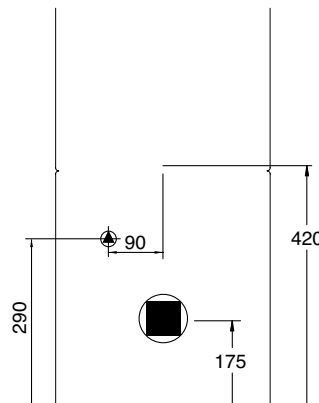

MONTE CLOSE COUPLED TOILET (MX14)

66 x 36 Cm - 39 Kg - 6/4,5 L.

Monoblock WC with wall flushing system configured for floor flushing system via plastic spigot bend

Tolleranza dimensioni $\pm 5\%$
Dimension tolerance $\pm 5\%$

MOXIE CLOSE COUPLED TOILET (MX14)

CISTERN COVER

36 x 15 x h44 - 15 Kg

Wall cistern

Tolleranza dimensioni $\pm 5\%$

Dimension tolerance $\pm 5\%$