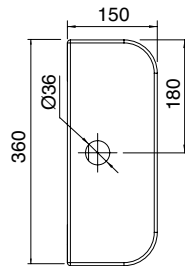

MONTE CLOSE COUPLED TOILET (MX14)

66 x 36 Cm - 39 Kg - 6/4,5 L.

Monoblock WC with wall flushing system configured for floor flushing system via plastic spigot bend

Tolleranza dimensioni $\pm 5\%$
Dimension tolerance $\pm 5\%$

MOXIE CLOSE COUPLED TOILET (MX14)

CISTERN COVER

36 x 15 x h44 - 15 Kg

Wall cistern

Tolleranza dimensioni $\pm 5\%$

Dimension tolerance $\pm 5\%$