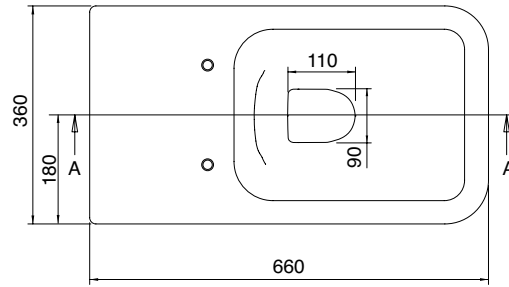

MONTE CLOSE COUPLED TOILET (MX14)

66 x 36 Cm - 39 Kg - 6/4,5 L.

Monoblock WC with wall flushing system configured for floor flushing system via plastic spigot bend

Tolleranza dimensioni $\pm 5\%$
Dimension tolerance $\pm 5\%$

MOXIE CLOSE COUPLED TOILET (MX14)

CISTERN COVER

36 x 15 x h44 - 15 Kg

Wall cistern

Tolleranza dimensioni $\pm 5\%$

Dimension tolerance $\pm 5\%$