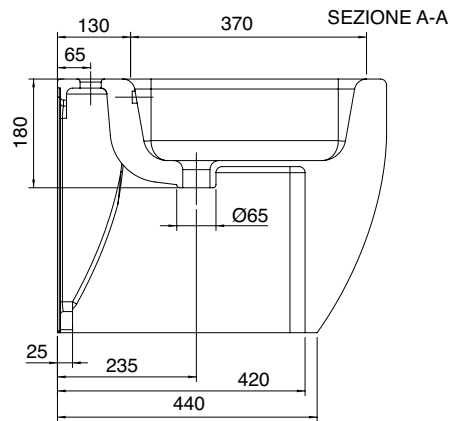

MONTE LOW DEPTH BACK TO WALL BIDET (MX13) 55 x 36 Cm - 26 Kg

Single-hole floor-mounted bidet

* Art. 10019

Tolleranza dimensioni ± 5%

Dimension tolerance ± 5%