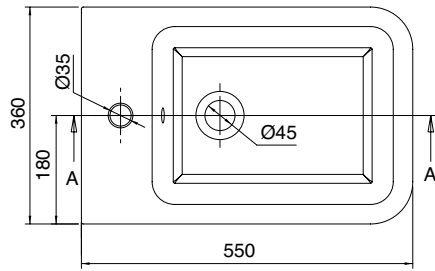

MONTE LOW DEPTH BACK TO WALL BIDET (MX13) 55 x 36 Cm - 26 Kg

Single-hole floor-mounted bidet

* Art. 10019

Tolleranza dimensioni ± 5%

Dimension tolerance ± 5%