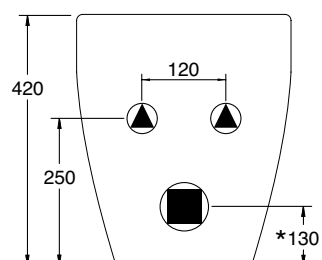

MONTE LOW DEPTH BACK TO WALL BIDET (MX13) 55 x 36 Cm - 26 Kg

Single-hole floor-mounted bidet

* Art. 10019

Tolleranza dimensioni ± 5%

Dimension tolerance ± 5%