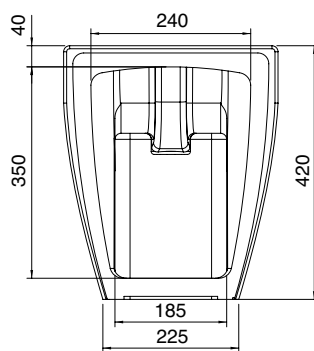

MONTE LOW DEPTH BACK TO WALL BIDET (MX13) 55 x 36 Cm - 26 Kg

Single-hole floor-mounted bidet

* Art. 10019

Tolleranza dimensioni ± 5%

Dimension tolerance ± 5%