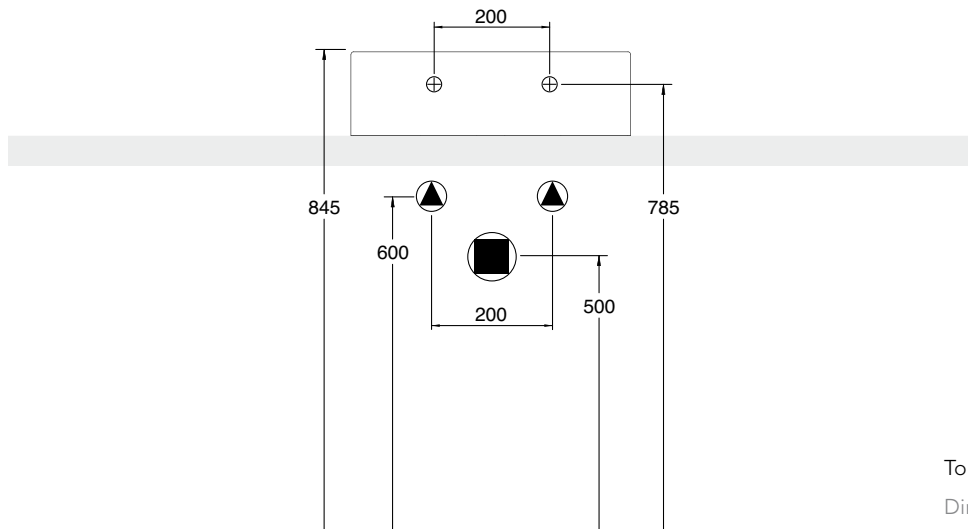

MONTE WALL HUNG OR COUNTER TOP BASIN (MX1) 46 x 46 Cm - 13 Kg - 3,5 L.

Lay-on or wall-mounted washbasin, configured for single-hole tap set, on request, available with three holes or without holes for tap set

Tolleranza dimensioni $\pm 5\%$

Dimension tolerance $\pm 5\%$

MONTE WALL HUNG OR COUNTER TOP BASIN (MX1) 60 x 46 Cm - 17 Kg - 4 L.

Lay-on or wall-mounted washbasin, configured for single-hole tap set, on request, available with three holes or without holes for tap set

Tolleranza dimensioni ± 5%

Dimension tolerance ± 5%