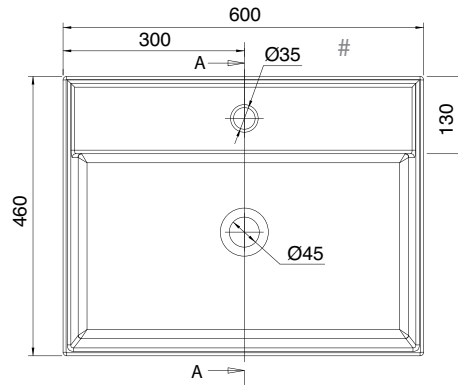

MONTE WALL HUNG OR COUNTER TOP BASIN (MX1) 46 x 46 Cm - 13 Kg - 3,5 L.

Lay-on or wall-mounted washbasin, configured for single-hole tap set, on request, available with three holes or without holes for tap set

Tolleranza dimensioni $\pm 5\%$

Dimension tolerance $\pm 5\%$

MONTE WALL HUNG OR COUNTER TOP BASIN (MX1) 60 x 46 Cm - 17 Kg - 4 L.

Lay-on or wall-mounted washbasin, configured for single-hole tap set, on request, available with three holes or without holes for tap set

Tolleranza dimensioni ± 5%

Dimension tolerance ± 5%