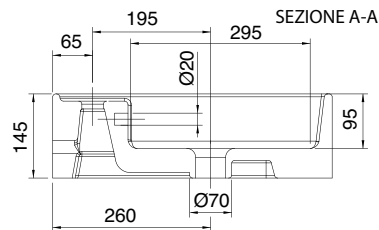

MONTE WALL HUNG OR COUNTER TOP BASIN (MX1) 46 x 46 Cm - 13 Kg - 3,5 L.

Lay-on or wall-mounted washbasin, configured for single-hole tap set, on request, available with three holes or without holes for tap set

Tolleranza dimensioni $\pm 5\%$

Dimension tolerance $\pm 5\%$

MONTE WALL HUNG OR COUNTER TOP BASIN (MX1) 60 x 46 Cm - 17 Kg - 4 L.

Lay-on or wall-mounted washbasin, configured for single-hole tap set, on request, available with three holes or without holes for tap set

Tolleranza dimensioni ± 5%

Dimension tolerance ± 5%