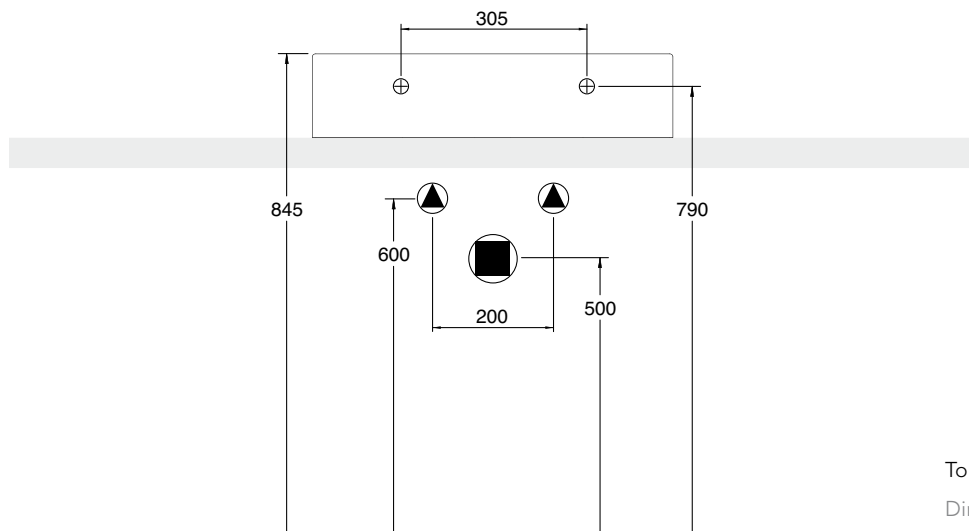

MONTE WALL HUNG OR COUNTER TOP BASIN (MX1) 46 x 46 Cm - 13 Kg - 3,5 L.

Lay-on or wall-mounted washbasin, configured for single-hole tap set, on request, available with three holes or without holes for tap set

Tolleranza dimensioni $\pm 5\%$

Dimension tolerance $\pm 5\%$

MONTE WALL HUNG OR COUNTER TOP BASIN (MX1) 60 x 46 Cm - 17 Kg - 4 L.

Lay-on or wall-mounted washbasin, configured for single-hole tap set, on request, available with three holes or without holes for tap set

Tolleranza dimensioni ± 5%

Dimension tolerance ± 5%