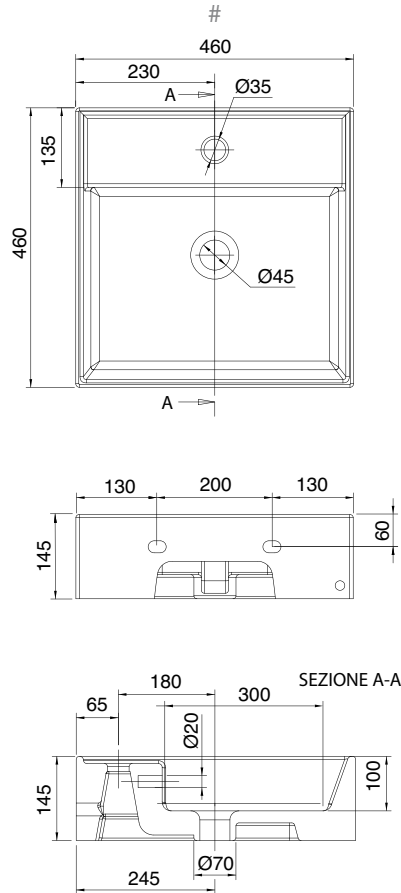

MONTE WALL HUNG OR COUNTER TOP BASIN (MX1) 46 x 46 Cm - 13 Kg - 3,5 L.

Lay-on or wall-mounted washbasin, configured for single-hole tap set, on request, available with three holes or without holes for tap set

Tolleranza dimensioni $\pm 5\%$

Dimension tolerance $\pm 5\%$

MONTE WALL HUNG OR COUNTER TOP BASIN (MX1) 60 x 46 Cm - 17 Kg - 4 L.

Lay-on or wall-mounted washbasin, configured for single-hole tap set, on request, available with three holes or without holes for tap set

Tolleranza dimensioni ± 5%

Dimension tolerance ± 5%