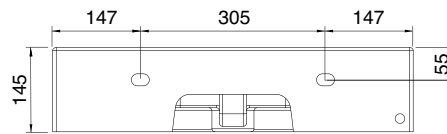

MONTE WALL HUNG OR COUNTER TOP BASIN (MX1) 46 x 46 Cm - 13 Kg - 3,5 L.

Lay-on or wall-mounted washbasin, configured for single-hole tap set, on request, available with three holes or without holes for tap set

Tolleranza dimensioni $\pm 5\%$

Dimension tolerance $\pm 5\%$

MONTE WALL HUNG OR COUNTER TOP BASIN (MX1) 60 x 46 Cm - 17 Kg - 4 L.

Lay-on or wall-mounted washbasin, configured for single-hole tap set, on request, available with three holes or without holes for tap set

Tolleranza dimensioni ± 5%

Dimension tolerance ± 5%