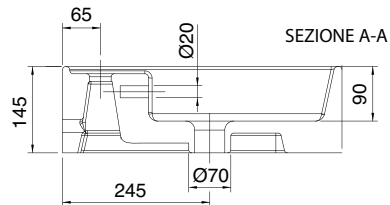

Dimension tolerance $\pm 5\%$

MOXIE XXL CONTEMPORARY WASH STAND (MX9)

120 x 46 Cm - 28 Kg - 8 L.

Lay-on or wall-mounted washbasin, configured for single-hole tap set, on request, available with three holes or without holes for tap set

Dimension tolerance $\pm 5\%$

MOXIE XXL CONTEMPORARY WASH STAND (MX9)

101 x 46 Cm - 25 Kg - 4 L.

Lay-on or wall-mounted washbasin, configured for single-hole tap set, on request, available with three holes or without holes for tap set

Dimension tolerance $\pm 5\%$

MOXIE XXL CONTEMPORARY WASH STAND (MX9)

121 x 46 Cm - 29 Kg - 5,5 L.

Lay-on or wall-mounted washbasin, configured for single-hole tap set, on request, available with three holes or without holes for tap set