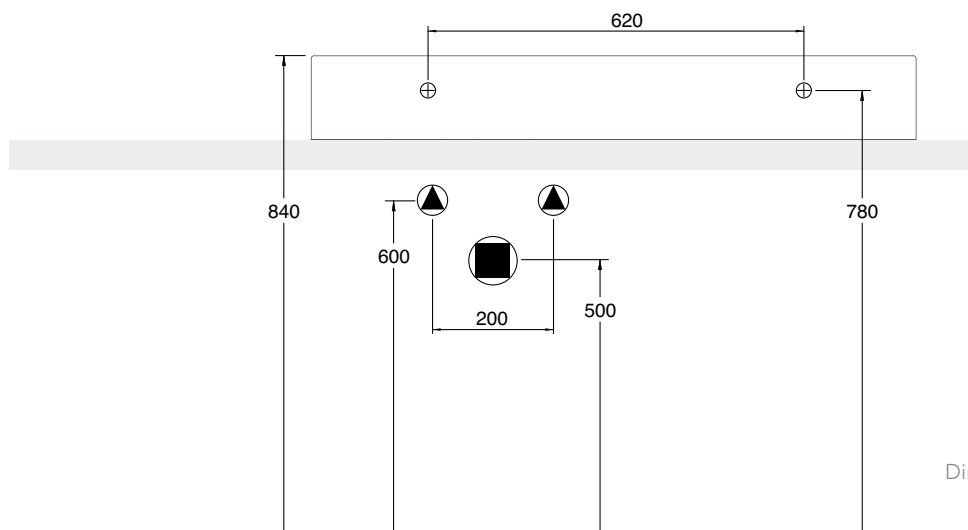

Dimension tolerance $\pm 5\%$

MOXIE XXL CONTEMPORARY WASH STAND (MX9)

120 x 46 Cm - 28 Kg - 8 L.

Lay-on or wall-mounted washbasin, configured for single-hole tap set, on request, available with three holes or without holes for tap set

Dimension tolerance $\pm 5\%$

MOXIE XXL CONTEMPORARY WASH STAND (MX9)

101 x 46 Cm - 25 Kg - 4 L.

Lay-on or wall-mounted washbasin, configured for single-hole tap set, on request, available with three holes or without holes for tap set

Dimension tolerance $\pm 5\%$

MOXIE XXL CONTEMPORARY WASH STAND (MX9)

121 x 46 Cm - 29 Kg - 5,5 L.

Lay-on or wall-mounted washbasin, configured for single-hole tap set, on request, available with three holes or without holes for tap set