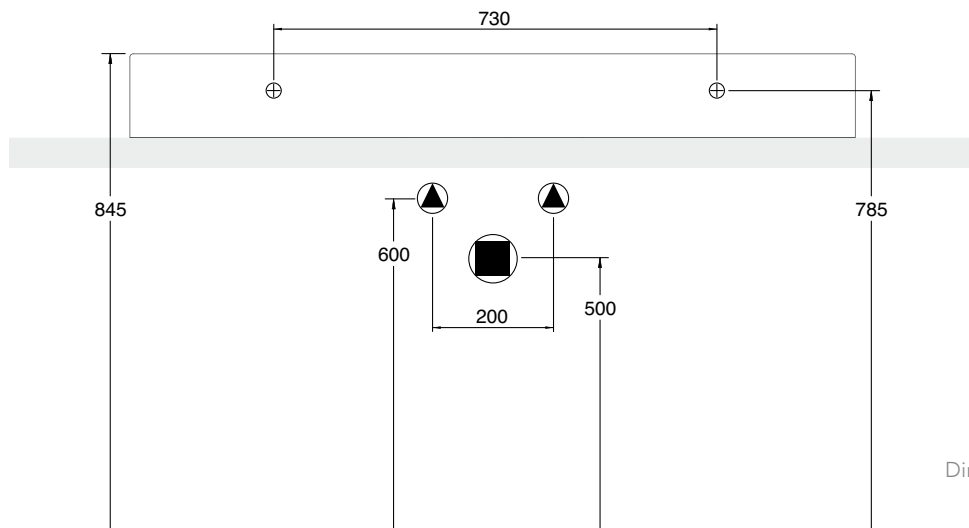

MOXIE XXL CONTEMPORARY WASH STAND (MX9)

100 x 46 Cm - 24 Kg - 7 L.

Lay-on or wall-mounted washbasin, configured for single-hole tap set, on request, available with three holes or without holes for tap set

Dimension tolerance $\pm 5\%$

MOXIE XXL CONTEMPORARY WASH STAND (MX9)

120 x 46 Cm - 28 Kg - 8 L.

Lay-on or wall-mounted washbasin, configured for single-hole tap set, on request, available with three holes or without holes for tap set

Dimension tolerance $\pm 5\%$

MOXIE XXL CONTEMPORARY WASH STAND (MX9)

101 x 46 Cm - 25 Kg - 4 L.

Lay-on or wall-mounted washbasin, configured for single-hole tap set, on request, available with three holes or without holes for tap set