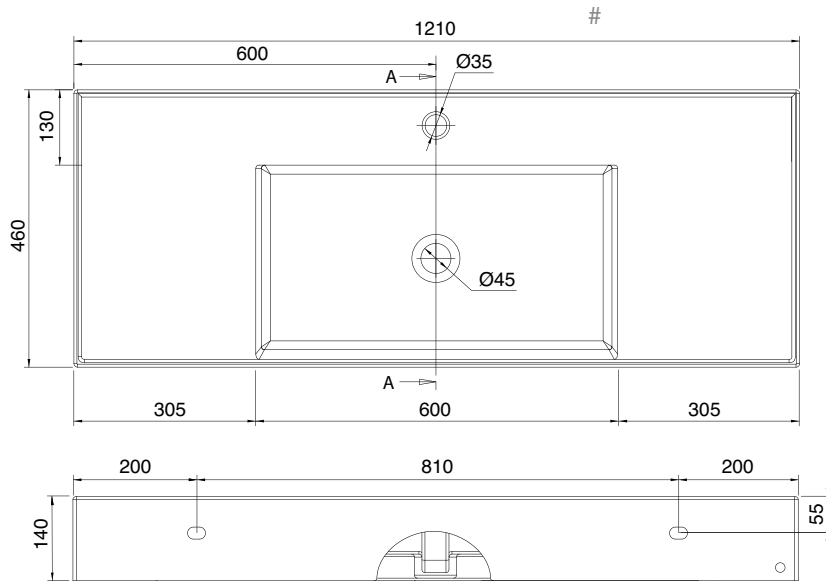

Dimension tolerance $\pm 5\%$

MOXIE XXL CONTEMPORARY WASH STAND (MX9)

121 x 46 Cm - 29 Kg - 5,5 L.

Lay-on or wall-mounted washbasin, configured for single-hole tap set, on request, available with three holes or without holes for tap set

Dimension tolerance $\pm 5\%$

MOXIE XXL CONTEMPORARY WASH STAND (MX9)

101 x 46 Cm - 25 Kg - 3,7 L.

Lay-on or wall-mounted washbasin, configured for single-hole tap set, on request, available with three holes or without holes for tap set

Dimension tolerance $\pm 5\%$

MOXIE XXL CONTEMPORARY WASH STAND (MX9)

121 x 46 Cm - 29 Kg - 4 L.

Lay-on or wall-mounted washbasin, configured for single-hole tap set, on request, available with three holes or without holes for tap set

Dimension tolerance $\pm 5\%$