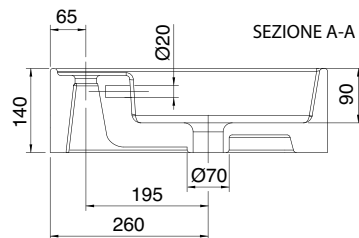

Dimension tolerance $\pm 5\%$

MOXIE XXL CONTEMPORARY WASH STAND (MX9)

101 x 46 Cm - 25 Kg - 4 L.

Lay-on or wall-mounted washbasin, configured for single-hole tap set, on request, available with three holes or without holes for tap set

Dimension tolerance $\pm 5\%$

MOXIE XXL CONTEMPORARY WASH STAND (MX9)

121 x 46 Cm - 29 Kg - 5,5 L.

Lay-on or wall-mounted washbasin, configured for single-hole tap set, on request, available with three holes or without holes for tap set