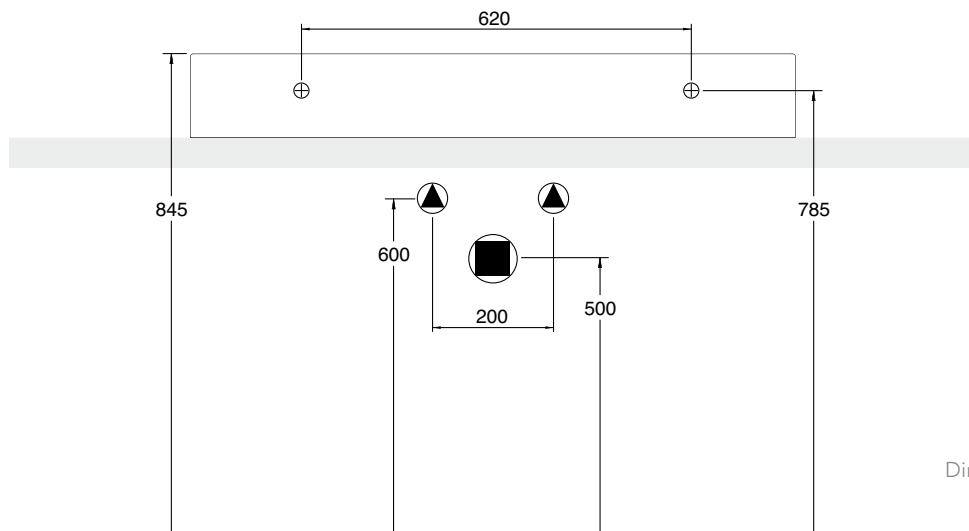

MOXIE XXL CONTEMPORARY WASH STAND (MX9)

100 x 46 Cm - 24 Kg - 7 L.

Lay-on or wall-mounted washbasin, configured for single-hole tap set, on request, available with three holes or without holes for tap set

Dimension tolerance $\pm 5\%$

MOXIE XXL CONTEMPORARY WASH STAND (MX9)

120 x 46 Cm - 28 Kg - 8 L.

Lay-on or wall-mounted washbasin, configured for single-hole tap set, on request, available with three holes or without holes for tap set

Dimension tolerance $\pm 5\%$

MOXIE XXL CONTEMPORARY WASH STAND (MX9)

101 x 46 Cm - 25 Kg - 4 L.

Lay-on or wall-mounted washbasin, configured for single-hole tap set, on request, available with three holes or without holes for tap set

Dimension tolerance $\pm 5\%$

MOXIE XXL CONTEMPORARY WASH STAND (MX9)

121 x 46 Cm - 29 Kg - 4 L.

Lay-on or wall-mounted washbasin, configured for single-hole tap set, on request, available with three holes or without holes for tap set