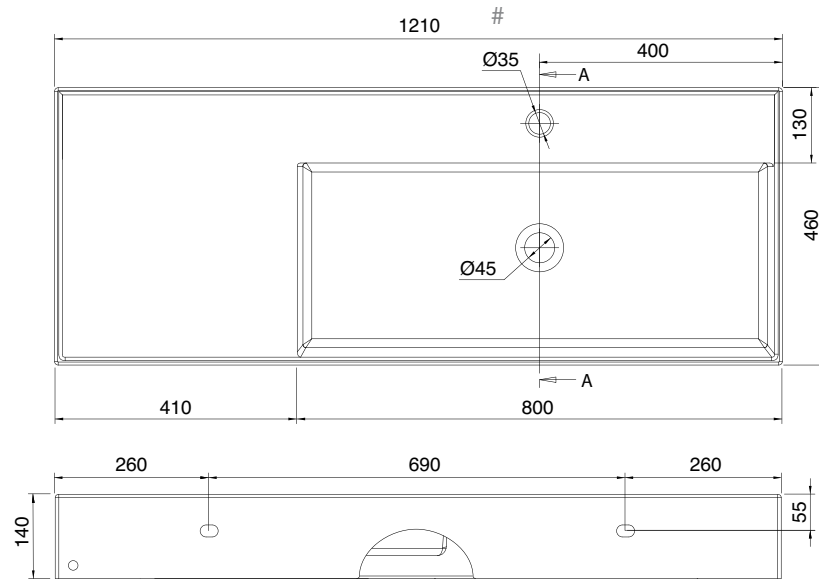

Dimension tolerance $\pm 5\%$

MOXIE XXL CONTEMPORARY WASH STAND (MX9)

121 x 46 Cm - 29 Kg - 5,5 L.

Lay-on or wall-mounted washbasin, configured for single-hole tap set, on request, available with three holes or without holes for tap set

Dimension tolerance $\pm 5\%$

MOXIE XXL CONTEMPORARY WASH STAND (MX9)

101 x 46 Cm - 25 Kg - 3,7 L.

Lay-on or wall-mounted washbasin, configured for single-hole tap set, on request, available with three holes or without holes for tap set

Dimension tolerance $\pm 5\%$

MOXIE XXL CONTEMPORARY WASH STAND (MX9)

121 x 46 Cm - 29 Kg - 4 L.

Lay-on or wall-mounted washbasin, configured for single-hole tap set, on request, available with three holes or without holes for tap set