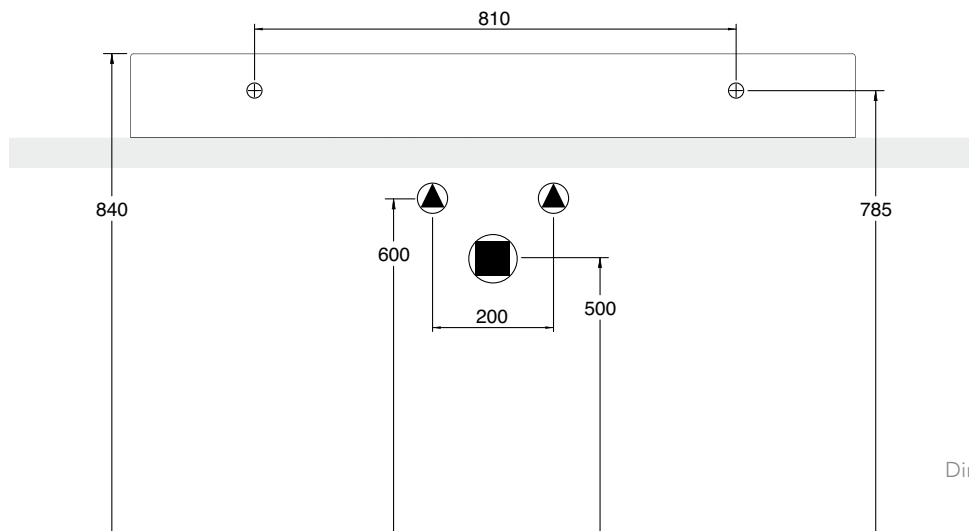

Dimension tolerance $\pm 5\%$

MOXIE XXL CONTEMPORARY WASH STAND (MX9)

121 x 46 Cm - 29 Kg - 5,5 L.

Lay-on or wall-mounted washbasin, configured for single-hole tap set, on request, available with three holes or without holes for tap set

Dimension tolerance $\pm 5\%$

MOXIE XXL CONTEMPORARY WASH STAND (MX9)

101 x 46 Cm - 25 Kg - 3,7 L.

Lay-on or wall-mounted washbasin, configured for single-hole tap set, on request, available with three holes or without holes for tap set

Dimension tolerance $\pm 5\%$

MOXIE XXL CONTEMPORARY WASH STAND (MX9)

121 x 46 Cm - 29 Kg - 4 L.

Lay-on or wall-mounted washbasin, configured for single-hole tap set, on request, available with three holes or without holes for tap set

Dimension tolerance $\pm 5\%$