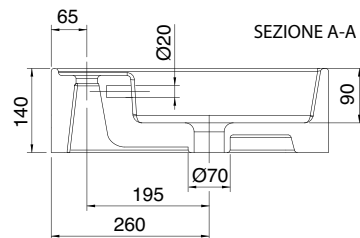

Dimension tolerance $\pm 5\%$

MOXIE XXL CONTEMPORARY WASH STAND (MX9)

120 x 46 Cm - 28 Kg - 8 L.

Lay-on or wall-mounted washbasin, configured for single-hole tap set, on request, available with three holes or without holes for tap set

Dimension tolerance $\pm 5\%$

MOXIE XXL CONTEMPORARY WASH STAND (MX9)

101 x 46 Cm - 25 Kg - 4 L.

Lay-on or wall-mounted washbasin, configured for single-hole tap set, on request, available with three holes or without holes for tap set

Dimension tolerance $\pm 5\%$

MOXIE XXL CONTEMPORARY WASH STAND (MX9)

121 x 46 Cm - 29 Kg - 5,5 L.

Lay-on or wall-mounted washbasin, configured for single-hole tap set, on request, available with three holes or without holes for tap set