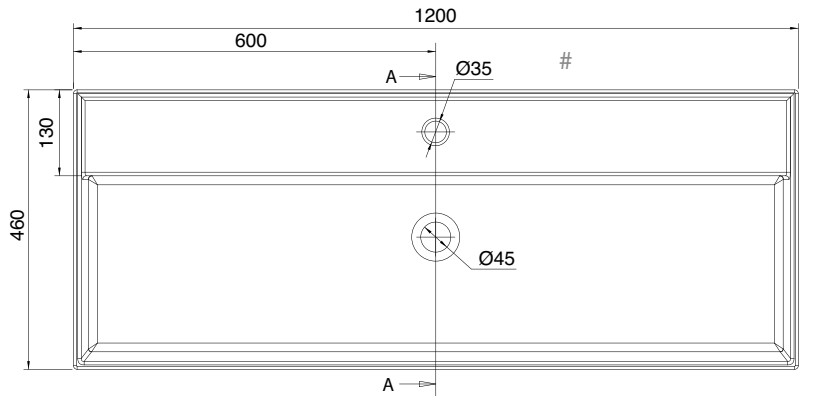

MOXIE XXL CONTEMPORARY WASH STAND (MX9)

100 x 46 Cm - 24 Kg - 7 L.

Lay-on or wall-mounted washbasin, configured for single-hole tap set, on request, available with three holes or without holes for tap set

Dimension tolerance $\pm 5\%$

MOXIE XXL CONTEMPORARY WASH STAND (MX9)

120 x 46 Cm - 28 Kg - 8 L.

Lay-on or wall-mounted washbasin, configured for single-hole tap set, on request, available with three holes or without holes for tap set

Dimension tolerance $\pm 5\%$

MOXIE XXL CONTEMPORARY WASH STAND (MX9)

101 x 46 Cm - 25 Kg - 4 L.

Lay-on or wall-mounted washbasin, configured for single-hole tap set, on request, available with three holes or without holes for tap set

Dimension tolerance $\pm 5\%$

MOXIE XXL CONTEMPORARY WASH STAND (MX9)

121 x 46 Cm - 29 Kg - 5,5 L.

Lay-on or wall-mounted washbasin, configured for single-hole tap set, on request, available with three holes or without holes for tap set