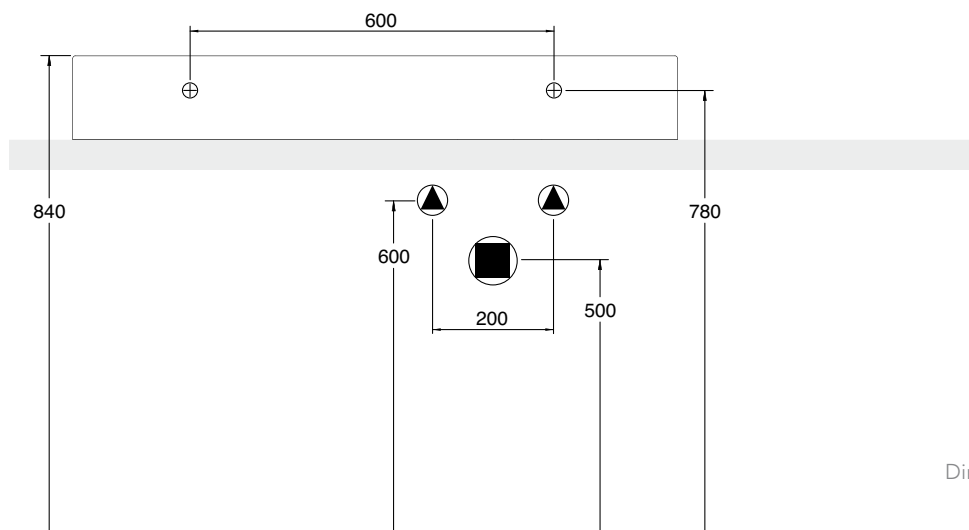

Dimension tolerance $\pm 5\%$

MOXIE XXL CONTEMPORARY WASH STAND (MX9)

101 x 46 Cm - 25 Kg - 4 L.

Lay-on or wall-mounted washbasin, configured for single-hole tap set, on request, available with three holes or without holes for tap set

Dimension tolerance $\pm 5\%$

MOXIE XXL CONTEMPORARY WASH STAND (MX9)

121 x 46 Cm - 29 Kg - 5,5 L.

Lay-on or wall-mounted washbasin, configured for single-hole tap set, on request, available with three holes or without holes for tap set