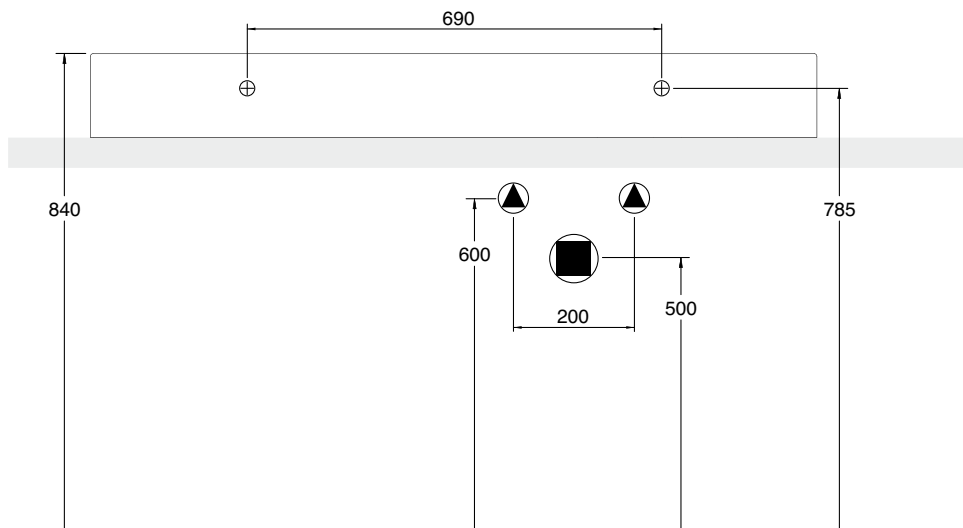

Dimension tolerance $\pm 5\%$

MOXIE XXL CONTEMPORARY WASH STAND (MX9)

121 x 46 Cm - 29 Kg - 5,5 L.

Lay-on or wall-mounted washbasin, configured for single-hole tap set, on request, available with three holes or without holes for tap set

Dimension tolerance $\pm 5\%$

MOXIE XXL CONTEMPORARY WASH STAND (MX9)

101 x 46 Cm - 25 Kg - 3,7 L.

Lay-on or wall-mounted washbasin, configured for single-hole tap set, on request, available with three holes or without holes for tap set

Dimension tolerance $\pm 5\%$

MOXIE XXL CONTEMPORARY WASH STAND (MX9)

121 x 46 Cm - 29 Kg - 4 L.

Lay-on or wall-mounted washbasin, configured for single-hole tap set, on request, available with three holes or without holes for tap set