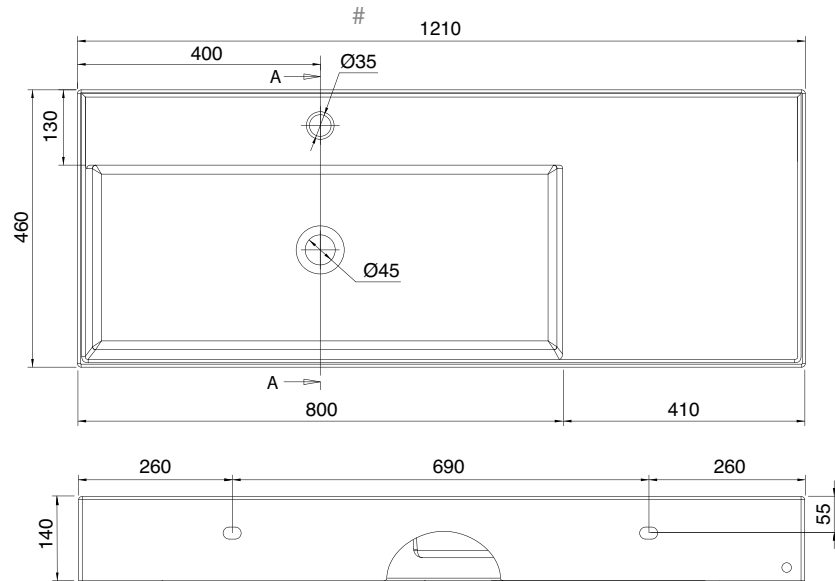

Dimension tolerance $\pm 5\%$

MOXIE XXL CONTEMPORARY WASH STAND (MX9)

101 x 46 Cm - 25 Kg - 4 L.

Lay-on or wall-mounted washbasin, configured for single-hole tap set, on request, available with three holes or without holes for tap set

Dimension tolerance $\pm 5\%$

MOXIE XXL CONTEMPORARY WASH STAND (MX9)

121 x 46 Cm - 29 Kg - 5,5 L.

Lay-on or wall-mounted washbasin, configured for single-hole tap set, on request, available with three holes or without holes for tap set

Dimension tolerance $\pm 5\%$

MOXIE XXL CONTEMPORARY WASH STAND (MX9)

101 x 46 Cm - 25 Kg - 3,7 L.

Lay-on or wall-mounted washbasin, configured for single-hole tap set, on request, available with three holes or without holes for tap set