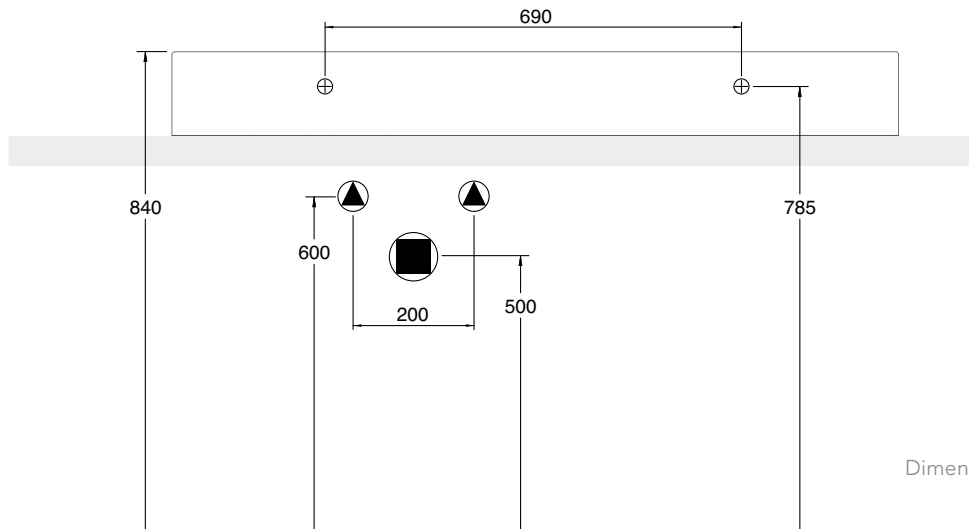

Dimension tolerance $\pm 5\%$

MOXIE XXL CONTEMPORARY WASH STAND (MX9)

101 x 46 Cm - 25 Kg - 4 L.

Lay-on or wall-mounted washbasin, configured for single-hole tap set, on request, available with three holes or without holes for tap set

Dimension tolerance $\pm 5\%$

MOXIE XXL CONTEMPORARY WASH STAND (MX9)

121 x 46 Cm - 29 Kg - 5,5 L.

Lay-on or wall-mounted washbasin, configured for single-hole tap set, on request, available with three holes or without holes for tap set

Dimension tolerance $\pm 5\%$

MOXIE XXL CONTEMPORARY WASH STAND (MX9)

121 x 46 Cm - 29 Kg - 4 L.

Lay-on or wall-mounted washbasin, configured for single-hole tap set, on request, available with three holes or without holes for tap set