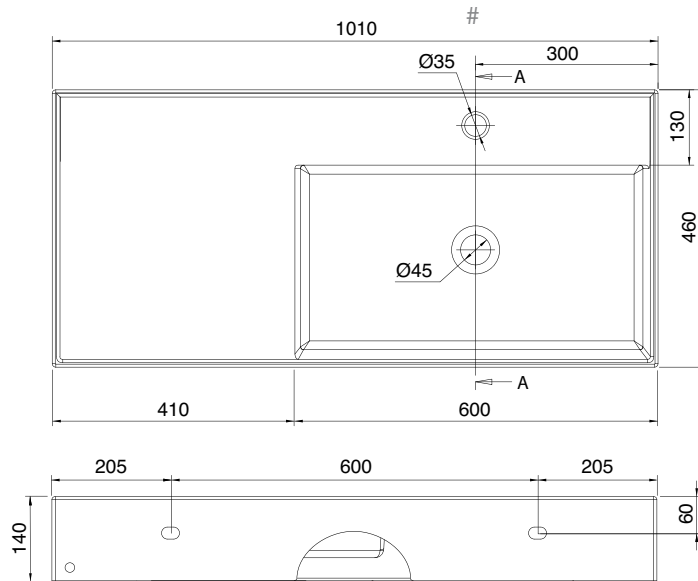

Dimension tolerance $\pm 5\%$

MOXIE XXL CONTEMPORARY WASH STAND (MX9)

101 x 46 Cm - 25 Kg - 4 L.

Lay-on or wall-mounted washbasin, configured for single-hole tap set, on request, available with three holes or without holes for tap set

Dimension tolerance $\pm 5\%$

MOXIE XXL CONTEMPORARY WASH STAND (MX9)

121 x 46 Cm - 29 Kg - 5,5 L.

Lay-on or wall-mounted washbasin, configured for single-hole tap set, on request, available with three holes or without holes for tap set