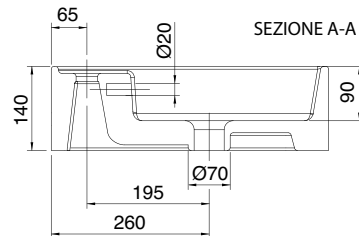

Dimension tolerance $\pm 5\%$

MOXIE XXL CONTEMPORARY WASH STAND (MX9)

121 x 46 Cm - 29 Kg - 5,5 L.

Lay-on or wall-mounted washbasin, configured for single-hole tap set, on request, available with three holes or without holes for tap set

Dimension tolerance $\pm 5\%$

MOXIE XXL CONTEMPORARY WASH STAND (MX9)

101 x 46 Cm - 25 Kg - 3,7 L.

Lay-on or wall-mounted washbasin, configured for single-hole tap set, on request, available with three holes or without holes for tap set

Dimension tolerance $\pm 5\%$

MOXIE XXL CONTEMPORARY WASH STAND (MX9)

121 x 46 Cm - 29 Kg - 4 L.

Lay-on or wall-mounted washbasin, configured for single-hole tap set, on request, available with three holes or without holes for tap set