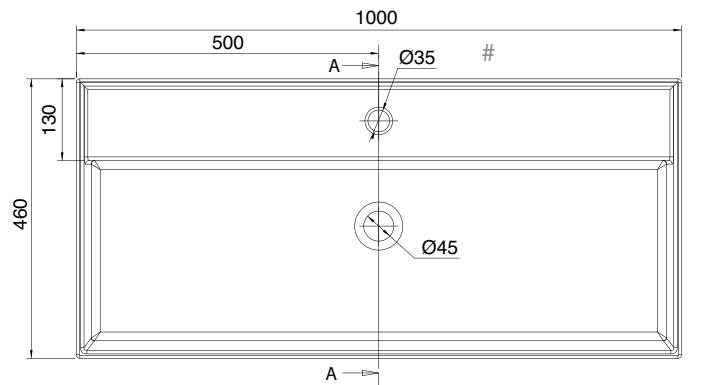

MOXIE XXL CONTEMPORARY WASH STAND (MX9)

100 x 46 Cm - 24 Kg - 7 L.

Lay-on or wall-mounted washbasin, configured for single-hole tap set, on request, available with three holes or without holes for tap set

Dimension tolerance $\pm 5\%$

MOXIE XXL CONTEMPORARY WASH STAND (MX9)

120 x 46 Cm - 28 Kg - 8 L.

Lay-on or wall-mounted washbasin, configured for single-hole tap set, on request, available with three holes or without holes for tap set

Dimension tolerance $\pm 5\%$

MOXIE XXL CONTEMPORARY WASH STAND (MX9)

101 x 46 Cm - 25 Kg - 4 L.

Lay-on or wall-mounted washbasin, configured for single-hole tap set, on request, available with three holes or without holes for tap set