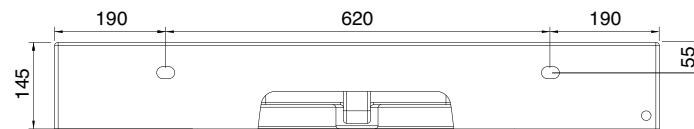

MOXIE XXL CONTEMPORARY WASH STAND (MX9)

100 x 46 Cm - 24 Kg - 7 L.

Lay-on or wall-mounted washbasin, configured for single-hole tap set, on request, available with three holes or without holes for tap set

Dimension tolerance $\pm 5\%$

MOXIE XXL CONTEMPORARY WASH STAND (MX9)

120 x 46 Cm - 28 Kg - 8 L.

Lay-on or wall-mounted washbasin, configured for single-hole tap set, on request, available with three holes or without holes for tap set

Dimension tolerance $\pm 5\%$

MOXIE XXL CONTEMPORARY WASH STAND (MX9)

101 x 46 Cm - 25 Kg - 4 L.

Lay-on or wall-mounted washbasin, configured for single-hole tap set, on request, available with three holes or without holes for tap set