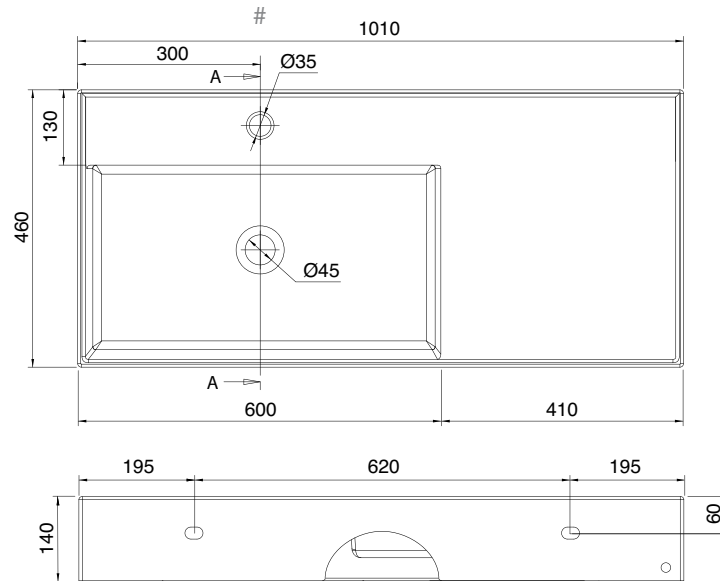

Dimension tolerance $\pm 5\%$

MOXIE XXL CONTEMPORARY WASH STAND (MX9)

120 x 46 Cm - 28 Kg - 8 L.

Lay-on or wall-mounted washbasin, configured for single-hole tap set, on request, available with three holes or without holes for tap set

Dimension tolerance $\pm 5\%$

MOXIE XXL CONTEMPORARY WASH STAND (MX9)

101 x 46 Cm - 25 Kg - 4 L.

Lay-on or wall-mounted washbasin, configured for single-hole tap set, on request, available with three holes or without holes for tap set

Dimension tolerance $\pm 5\%$

MOXIE XXL CONTEMPORARY WASH STAND (MX9)

121 x 46 Cm - 29 Kg - 5,5 L.

Lay-on or wall-mounted washbasin, configured for single-hole tap set, on request, available with three holes or without holes for tap set