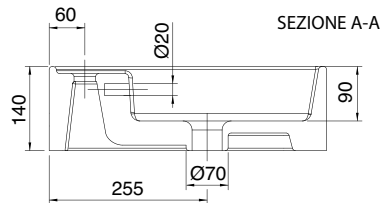

Dimension tolerance $\pm 5\%$

MOXIE XXL CONTEMPORARY WASH STAND (MX9)

121 x 46 Cm - 29 Kg - 5,5 L.

Lay-on or wall-mounted washbasin, configured for single-hole tap set, on request, available with three holes or without holes for tap set

Dimension tolerance $\pm 5\%$

MOXIE XXL CONTEMPORARY WASH STAND (MX9)

101 x 46 Cm - 25 Kg - 3,7 L.

Lay-on or wall-mounted washbasin, configured for single-hole tap set, on request, available with three holes or without holes for tap set

Dimension tolerance $\pm 5\%$

MOXIE XXL CONTEMPORARY WASH STAND (MX9)

121 x 46 Cm - 29 Kg - 4 L.

Lay-on or wall-mounted washbasin, configured for single-hole tap set, on request, available with three holes or without holes for tap set

Dimension tolerance $\pm 5\%$