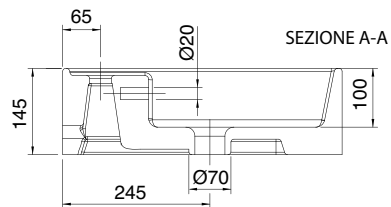

Dimension tolerance $\pm 5\%$

MOXIE XXL CONTEMPORARY WASH STAND (MX9)

120 x 46 Cm - 28 Kg - 8 L.

Lay-on or wall-mounted washbasin, configured for single-hole tap set, on request, available with three holes or without holes for tap set

Dimension tolerance $\pm 5\%$

MOXIE XXL CONTEMPORARY WASH STAND (MX9)

101 x 46 Cm - 25 Kg - 4 L.

Lay-on or wall-mounted washbasin, configured for single-hole tap set, on request, available with three holes or without holes for tap set

Dimension tolerance $\pm 5\%$

MOXIE XXL CONTEMPORARY WASH STAND (MX9)

121 x 46 Cm - 29 Kg - 5,5 L.

Lay-on or wall-mounted washbasin, configured for single-hole tap set, on request, available with three holes or without holes for tap set