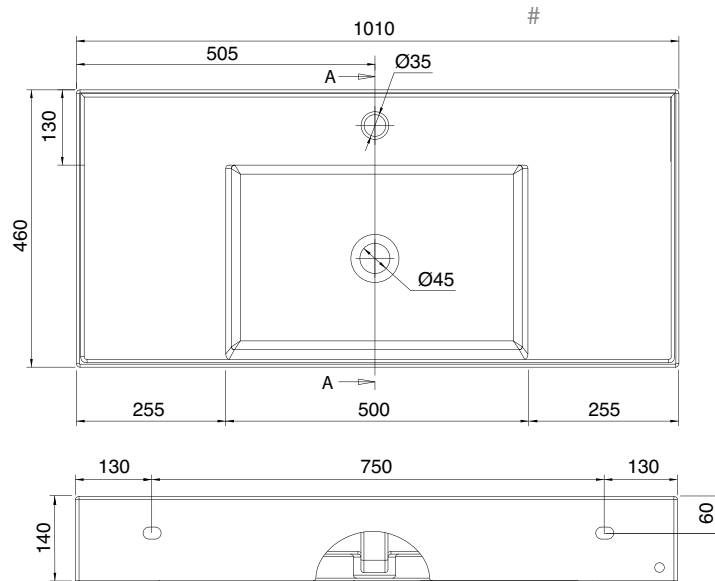

Dimension tolerance $\pm 5\%$

MOXIE XXL CONTEMPORARY WASH STAND (MX9)

121 x 46 Cm - 29 Kg - 5,5 L.

Lay-on or wall-mounted washbasin, configured for single-hole tap set, on request, available with three holes or without holes for tap set

Dimension tolerance $\pm 5\%$

MOXIE XXL CONTEMPORARY WASH STAND (MX9)

101 x 46 Cm - 25 Kg - 3,7 L.

Lay-on or wall-mounted washbasin, configured for single-hole tap set, on request, available with three holes or without holes for tap set

Dimension tolerance $\pm 5\%$

MOXIE XXL CONTEMPORARY WASH STAND (MX9)

121 x 46 Cm - 29 Kg - 4 L.

Lay-on or wall-mounted washbasin, configured for single-hole tap set, on request, available with three holes or without holes for tap set