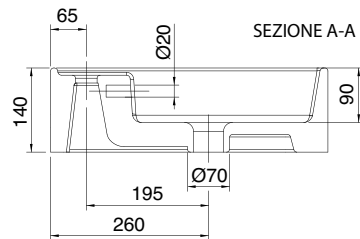

Dimension tolerance $\pm 5\%$

MOXIE XXL CONTEMPORARY WASH STAND (MX9)

121 x 46 Cm - 29 Kg - 5,5 L.

Lay-on or wall-mounted washbasin, configured for single-hole tap set, on request, available with three holes or without holes for tap set

Dimension tolerance $\pm 5\%$

MOXIE XXL CONTEMPORARY WASH STAND (MX9)

101 x 46 Cm - 25 Kg - 3,7 L.

Lay-on or wall-mounted washbasin, configured for single-hole tap set, on request, available with three holes or without holes for tap set

Dimension tolerance $\pm 5\%$

MOXIE XXL CONTEMPORARY WASH STAND (MX9)

121 x 46 Cm - 29 Kg - 4 L.

Lay-on or wall-mounted washbasin, configured for single-hole tap set, on request, available with three holes or without holes for tap set