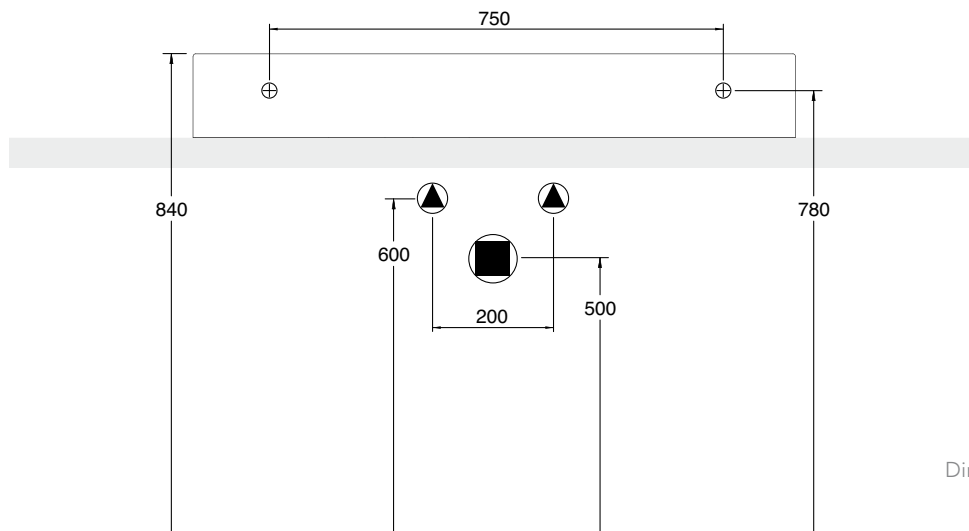

Dimension tolerance $\pm 5\%$

MOXIE XXL CONTEMPORARY WASH STAND (MX9)

121 x 46 Cm - 29 Kg - 5,5 L.

Lay-on or wall-mounted washbasin, configured for single-hole tap set, on request, available with three holes or without holes for tap set

Dimension tolerance $\pm 5\%$

MOXIE XXL CONTEMPORARY WASH STAND (MX9)

101 x 46 Cm - 25 Kg - 3,7 L.

Lay-on or wall-mounted washbasin, configured for single-hole tap set, on request, available with three holes or without holes for tap set

Dimension tolerance $\pm 5\%$

MOXIE XXL CONTEMPORARY WASH STAND (MX9)

121 x 46 Cm - 29 Kg - 4 L.

Lay-on or wall-mounted washbasin, configured for single-hole tap set, on request, available with three holes or without holes for tap set