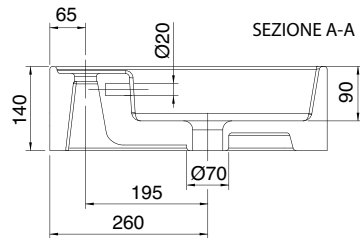

Dimension tolerance $\pm 5\%$

MOXIE XXL CONTEMPORARY WASH STAND (MX9)

101 x 46 Cm - 25 Kg - 4 L.

Lay-on or wall-mounted washbasin, configured for single-hole tap set, on request, available with three holes or without holes for tap set

Dimension tolerance $\pm 5\%$

MOXIE XXL CONTEMPORARY WASH STAND (MX9)

121 x 46 Cm - 29 Kg - 5,5 L.

Lay-on or wall-mounted washbasin, configured for single-hole tap set, on request, available with three holes or without holes for tap set

Dimension tolerance $\pm 5\%$

MOXIE XXL CONTEMPORARY WASH STAND (MX9)

101 x 46 Cm - 25 Kg - 3,7 L.

Lay-on or wall-mounted washbasin, configured for single-hole tap set, on request, available with three holes or without holes for tap set