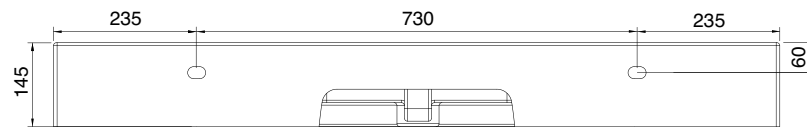

MOXIE XXL CONTEMPORARY WASH STAND (MX9)

100 x 46 Cm - 24 Kg - 7 L.

Lay-on or wall-mounted washbasin, configured for single-hole tap set, on request, available with three holes or without holes for tap set

Dimension tolerance $\pm 5\%$

MOXIE XXL CONTEMPORARY WASH STAND (MX9)

120 x 46 Cm - 28 Kg - 8 L.

Lay-on or wall-mounted washbasin, configured for single-hole tap set, on request, available with three holes or without holes for tap set

Dimension tolerance $\pm 5\%$

MOXIE XXL CONTEMPORARY WASH STAND (MX9)

101 x 46 Cm - 25 Kg - 4 L.

Lay-on or wall-mounted washbasin, configured for single-hole tap set, on request, available with three holes or without holes for tap set