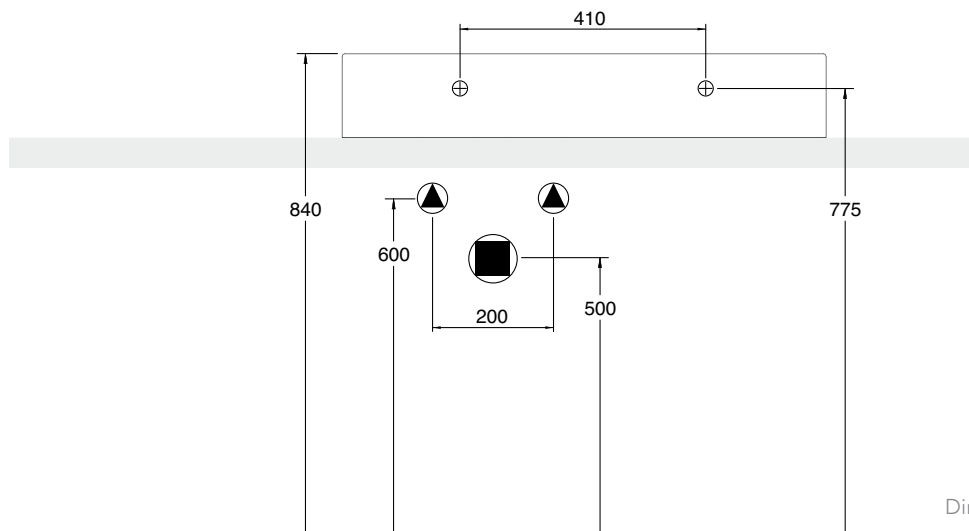

## MOXIE CONTEMPORARY WASH STAND (MX8)

60 SHELF SX®

60 x 44 Cm - 16,6 Kg - 2,5 L.

Lay-on or wall-mounted washbasin, configured for single-hole tap set, on request, available with three holes or without holes for tap set

Dimension

# MOXIE CONTEMPORARY WASH STAND (MX8)

80 SHELF DX®

80 x 44 Cm - 20 Kg - 4 L.

Lay-on or wall-mounted washbasin, configured for single-hole tap set, on request, available with three holes or without holes for tap set

Dimension tolerance ± 5%