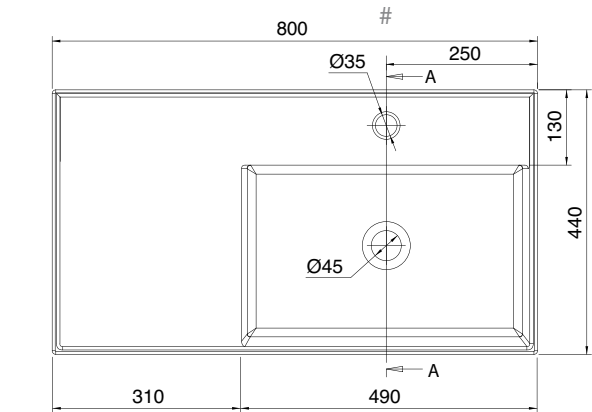

Dimension

# MOXIE CONTEMPORARY WASH STAND (MX8)

80 SHELF DX®

80 x 44 Cm - 20 Kg - 4 L.

Lay-on or wall-mounted washbasin, configured for single-hole tap set, on request, available with three holes or without holes for tap set

Dimension tolerance  $\pm 5\%$

# MOXIE CONTEMPORARY WASH STAND (MX8)

SHELF SX®

80 x 44 Cm - 20 Kg - 4 L.

Lay-on or wall-mounted washbasin, configured for single-hole tap set, on request, available with three holes or without holes for tap set