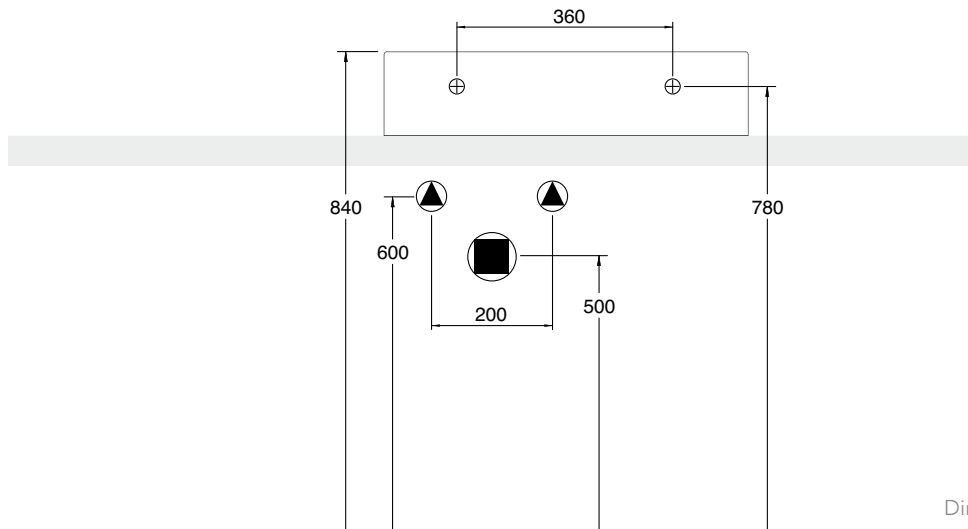

# MOXIE CONTEMPORARY WASH STAND (MX8)

60 SHELFX®

60 x 44 Cm - 16,6 Kg - 2,5 L.

Lay-on or wall-mounted washbasin, configured for single-hole tap set, on request, available with three holes or without holes for tap set

## MOXIE CONTEMPORARY WASH STAND (MX8)

60 SHELF SX®

60 x 44 Cm - 16,6 Kg - 2,5 L.

Lay-on or wall-mounted washbasin, configured for single-hole tap set, on request, available with three holes or without holes for tap set

Dimension

# MOXIE CONTEMPORARY WASH STAND (MX8)

80 SHELF DX®

80 x 44 Cm - 20 Kg - 4 L.

Lay-on or wall-mounted washbasin, configured for single-hole tap set, on request, available with three holes or without holes for tap set