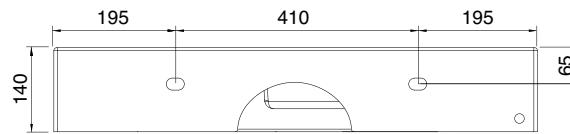

## MOXIE CONTEMPORARY WASH STAND (MX8)

60 SHELF SX®

60 x 44 Cm - 16,6 Kg - 2,5 L.

Lay-on or wall-mounted washbasin, configured for single-hole tap set, on request, available with three holes or without holes for tap set

Dimension

# MOXIE CONTEMPORARY WASH STAND (MX8)

80 SHELF DX®

80 x 44 Cm - 20 Kg - 4 L.

Lay-on or wall-mounted washbasin, configured for single-hole tap set, on request, available with three holes or without holes for tap set

Dimension tolerance  $\pm 5\%$