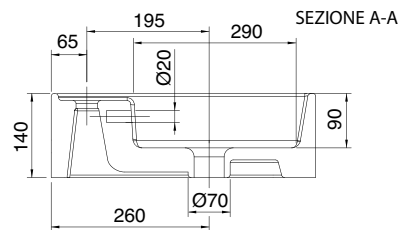

Dimension

# MOXIE CONTEMPORARY WASH STAND (MX8)

80 SHELF DX®

80 x 44 Cm - 20 Kg - 4 L.

Lay-on or wall-mounted washbasin, configured for single-hole tap set, on request, available with three holes or without holes for tap set

Dimension tolerance  $\pm 5\%$

Dimension tolerance ± 5%