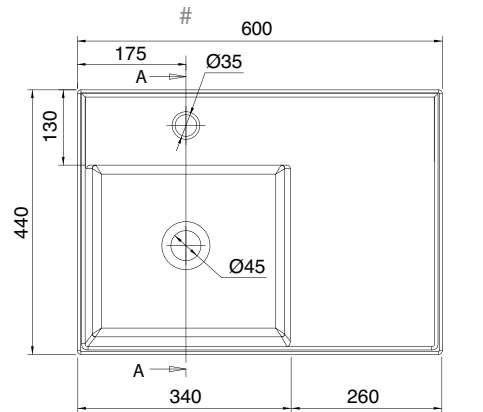

# MOXIE CONTEMPORARY WASH STAND (MX8)

60 SHELFX®

60 x 44 Cm - 16,6 Kg - 2,5 L.

Lay-on or wall-mounted washbasin, configured for single-hole tap set, on request, available with three holes or without holes for tap set

## MOXIE CONTEMPORARY WASH STAND (MX8)

60 SHELF SX®

60 x 44 Cm - 16,6 Kg - 2,5 L.

Lay-on or wall-mounted washbasin, configured for single-hole tap set, on request, available with three holes or without holes for tap set

Dimension

# MOXIE CONTEMPORARY WASH STAND (MX8)

80 SHELF DX®

80 x 44 Cm - 20 Kg - 4 L.

Lay-on or wall-mounted washbasin, configured for single-hole tap set, on request, available with three holes or without holes for tap set