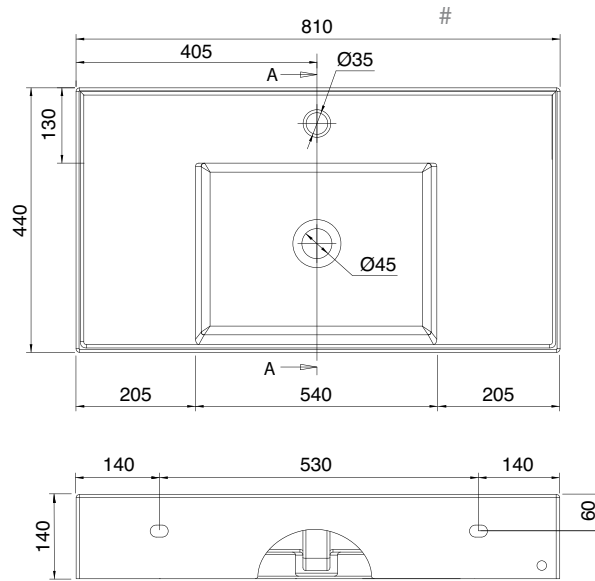

Dimension

Dimension tolerance  $\pm 5\%$

# MOXIE CONTEMPORARY WASH STAND (MX8)

DOUBLE SHELF®

81 x 44 Cm - 22 Kg - 3 L.

Lay-on or wall-mounted washbasin, configured for single-hole tap set, on request, available with three holes or without holes for tap set

Dimension tolerance ± 5%