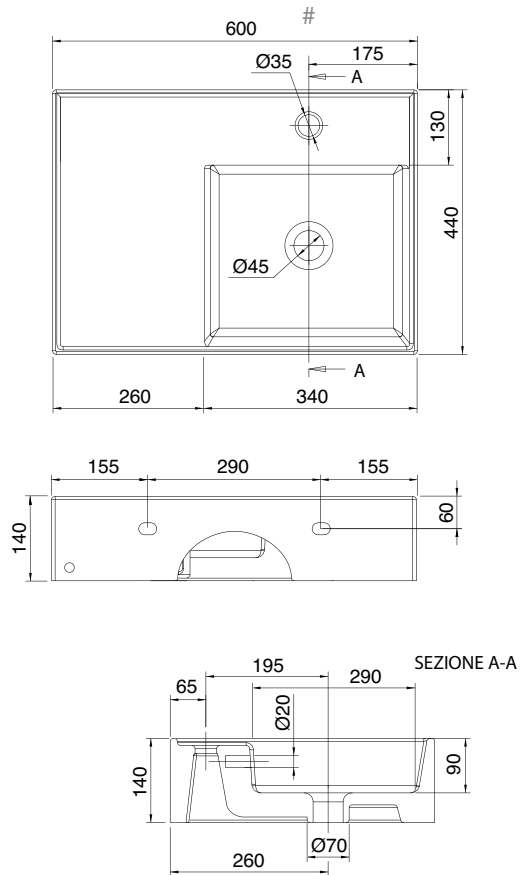

# MOXIE CONTEMPORARY WASH STAND (MX8)

60 SHELFX®

60 x 44 Cm - 16,6 Kg - 2,5 L.

Lay-on or wall-mounted washbasin, configured for single-hole tap set, on request, available with three holes or without holes for tap set

## MOXIE CONTEMPORARY WASH STAND (MX8)

60 SHELF SX®

60 x 44 Cm - 16,6 Kg - 2,5 L.

Lay-on or wall-mounted washbasin, configured for single-hole tap set, on request, available with three holes or without holes for tap set

Dimension

# MOXIE CONTEMPORARY WASH STAND (MX8)

80 SHELF DX®

80 x 44 Cm - 20 Kg - 4 L.

Lay-on or wall-mounted washbasin, configured for single-hole tap set, on request, available with three holes or without holes for tap set