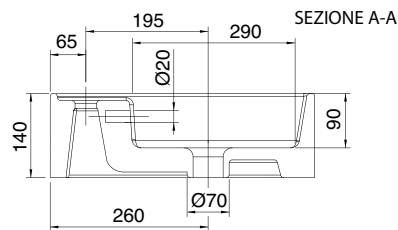

Dimension

# MOXIE CONTEMPORARY WASH STAND (MX8)

80 SHELF DX®

80 x 44 Cm - 20 Kg - 4 L.

Lay-on or wall-mounted washbasin, configured for single-hole tap set, on request, available with three holes or without holes for tap set

Dimension tolerance  $\pm 5\%$

# MOXIE CONTEMPORARY WASH STAND (MX8)

SHELF SX®

80 x 44 Cm - 20 Kg - 4 L.

Lay-on or wall-mounted washbasin, configured for single-hole tap set, on request, available with three holes or without holes for tap set