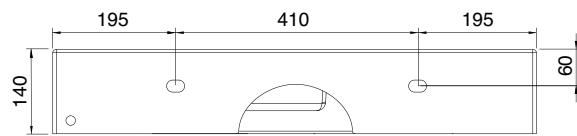

Dimension

# MOXIE CONTEMPORARY WASH STAND (MX8)

80 SHELF DX®

80 x 44 Cm - 20 Kg - 4 L.

Lay-on or wall-mounted washbasin, configured for single-hole tap set, on request, available with three holes or without holes for tap set

Dimension tolerance  $\pm 5\%$

# MOXIE CONTEMPORARY WASH STAND (MX8)

SHELF SX®

80 x 44 Cm - 20 Kg - 4 L.

Lay-on or wall-mounted washbasin, configured for single-hole tap set, on request, available with three holes or without holes for tap set