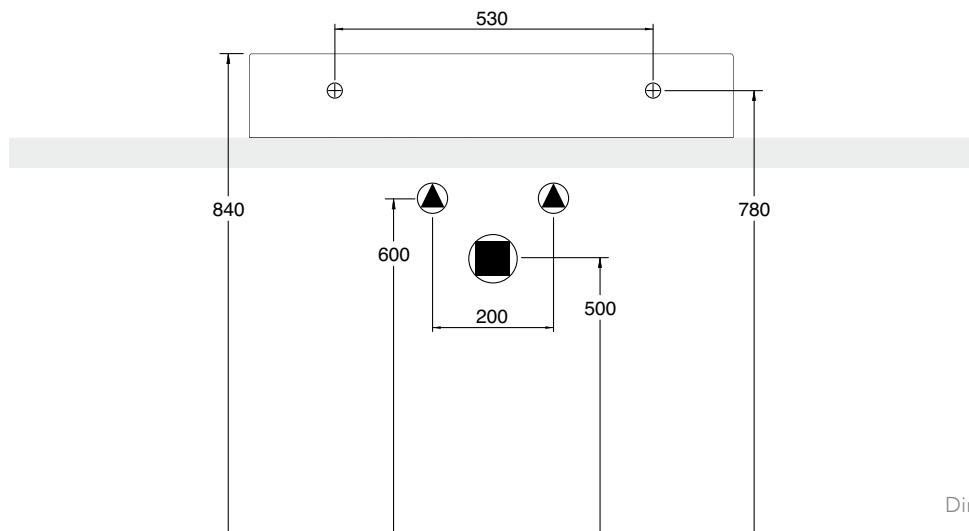

Dimension

# MOXIE CONTEMPORARY WASH STAND (MX8)

SHELF SX®

80 x 44 Cm - 20 Kg - 4 L.

Lay-on or wall-mounted washbasin, configured for single-hole tap set, on request, available with three holes or without holes for tap set

Dimension tolerance  $\pm 5\%$

# MOXIE CONTEMPORARY WASH STAND (MX8)

DOUBLE SHELF®

81 x 44 Cm - 22 Kg - 3 L.

Lay-on or wall-mounted washbasin, configured for single-hole tap set, on request, available with three holes or without holes for tap set