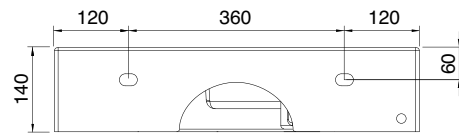

# MOXIE CONTEMPORARY WASH STAND (MX8)

60 SHELFX®

60 x 44 Cm - 16,6 Kg - 2,5 L.

Lay-on or wall-mounted washbasin, configured for single-hole tap set, on request, available with three holes or without holes for tap set

Dimension tolerance  $\pm 5\%$

## MOXIE CONTEMPORARY WASH STAND (MX8)

60 SHELF SX®

60 x 44 Cm - 16,6 Kg - 2,5 L.

Lay-on or wall-mounted washbasin, configured for single-hole tap set, on request, available with three holes or without holes for tap set

Dimension