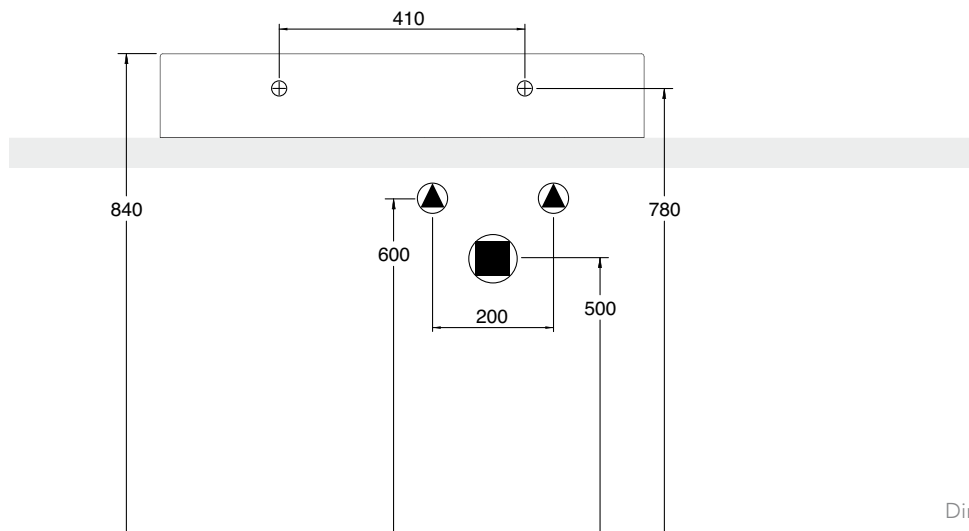

Dimension

# MOXIE CONTEMPORARY WASH STAND (MX8)

80 SHELF DX®

80 x 44 Cm - 20 Kg - 4 L.

Lay-on or wall-mounted washbasin, configured for single-hole tap set, on request, available with three holes or without holes for tap set

Dimension tolerance  $\pm 5\%$

# MOXIE CONTEMPORARY WASH STAND (MX8)

SHELF SX®

80 x 44 Cm - 20 Kg - 4 L.

Lay-on or wall-mounted washbasin, configured for single-hole tap set, on request, available with three holes or without holes for tap set