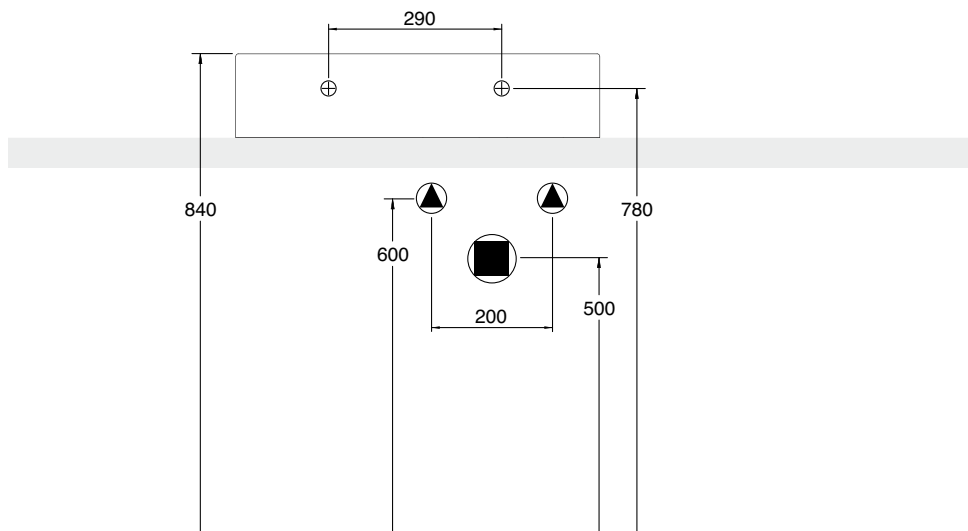

# MOXIE CONTEMPORARY WASH STAND (MX8)

60 SHELFX®

60 x 44 Cm - 16,6 Kg - 2,5 L.

Lay-on or wall-mounted washbasin, configured for single-hole tap set, on request, available with three holes or without holes for tap set

## MOXIE CONTEMPORARY WASH STAND (MX8)

60 SHELF SX®

60 x 44 Cm - 16,6 Kg - 2,5 L.

Lay-on or wall-mounted washbasin, configured for single-hole tap set, on request, available with three holes or without holes for tap set

Dimension

# MOXIE CONTEMPORARY WASH STAND (MX8)

80 SHELF DX®

80 x 44 Cm - 20 Kg - 4 L.

Lay-on or wall-mounted washbasin, configured for single-hole tap set, on request, available with three holes or without holes for tap set