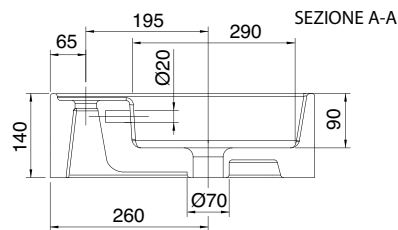

# MOXIE CONTEMPORARY WASH STAND (MX8)

60 SHELFX®

60 x 44 Cm - 16,6 Kg - 2,5 L.

Lay-on or wall-mounted washbasin, configured for single-hole tap set, on request, available with three holes or without holes for tap set

Dimension tolerance  $\pm 5\%$

## MOXIE CONTEMPORARY WASH STAND (MX8)

60 SHELF SX®

60 x 44 Cm - 16,6 Kg - 2,5 L.

Lay-on or wall-mounted washbasin, configured for single-hole tap set, on request, available with three holes or without holes for tap set

Dimension