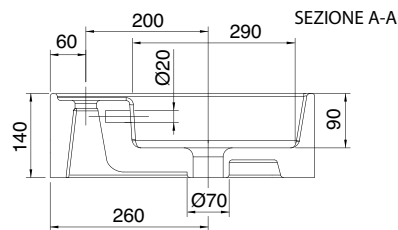

Dimension

# MOXIE CONTEMPORARY WASH STAND (MX8)

SHELF SX®

80 x 44 Cm - 20 Kg - 4 L.

Lay-on or wall-mounted washbasin, configured for single-hole tap set, on request, available with three holes or without holes for tap set

Dimension tolerance  $\pm 5\%$

# MOXIE CONTEMPORARY WASH STAND (MX8)

DOUBLE SHELF®

81 x 44 Cm - 22 Kg - 3 L.

Lay-on or wall-mounted washbasin, configured for single-hole tap set, on request, available with three holes or without holes for tap set