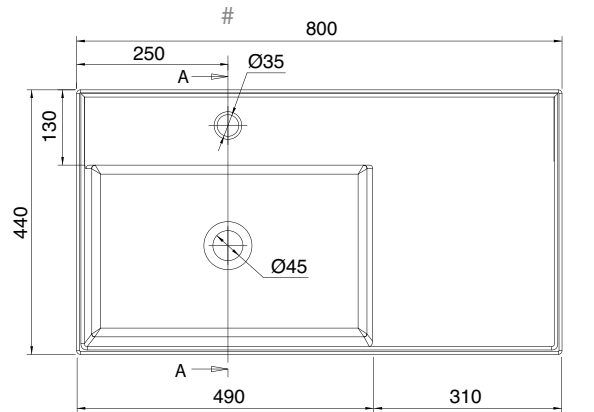

## MOXIE CONTEMPORARY WASH STAND (MX8)

60 SHELF SX®

60 x 44 Cm - 16,6 Kg - 2,5 L.

Lay-on or wall-mounted washbasin, configured for single-hole tap set, on request, available with three holes or without holes for tap set

Dimension

# MOXIE CONTEMPORARY WASH STAND (MX8)

80 SHELF DX®

80 x 44 Cm - 20 Kg - 4 L.

Lay-on or wall-mounted washbasin, configured for single-hole tap set, on request, available with three holes or without holes for tap set

Dimension tolerance ± 5%