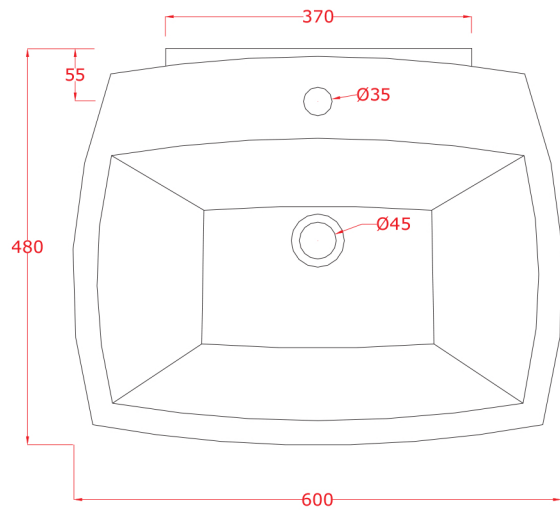

LULU ART WASH BASIN WITH PEDESTAL (12F)

600MM SIZE

WEIGHT 10 + 12KG
DIMENSIONS IN MM

LULU ART WASH BASIN WITH PEDESTAL (12F)

700MM SIZE

WEIGHT 17 + 11.5KG
DIMENSIONS IN MM