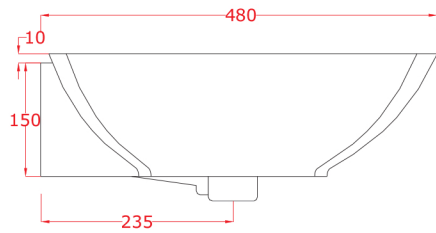

LULU ART WASH BASIN WITH PEDESTAL (12F)

600MM SIZE

WEIGHT 10 + 12KG
DIMENSIONS IN MM

LULU ART WASH BASIN WITH PEDESTAL (12F)

700MM SIZE

WEIGHT 17 + 11.5KG
DIMENSIONS IN MM