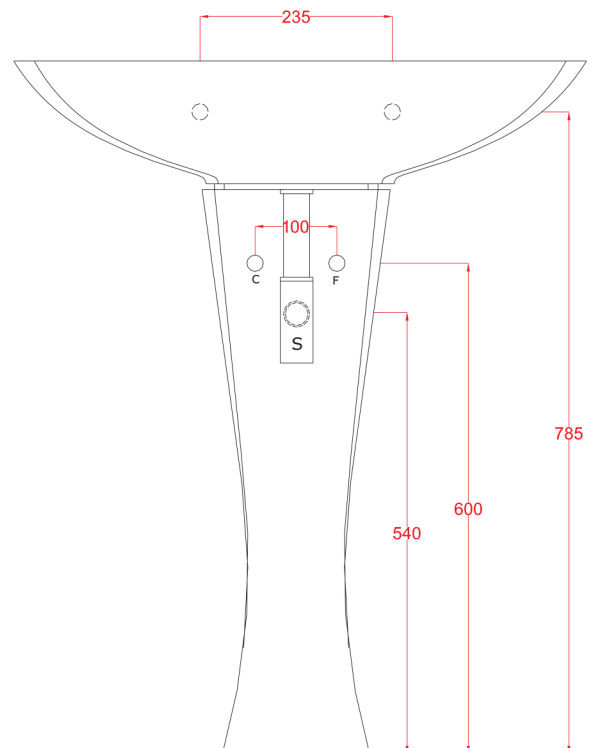

LULU ART WASH BASIN WITH PEDESTAL (12F)

600MM SIZE

WEIGHT 10 + 12KG
DIMENSIONS IN MM

LULU ART WASH BASIN WITH PEDESTAL (12F)

700MM SIZE

WEIGHT 17 + 11.5KG
DIMENSIONS IN MM