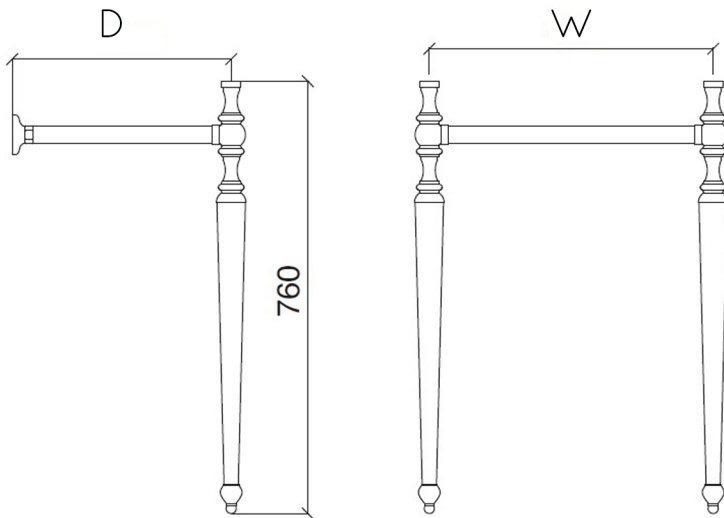

# LEO CLASSIC WASHSTAND & SINK (23C)

DIMENSIONS IN MM

A = D450 X W580  
 B = D490 X W650  
 C = D565 X W690