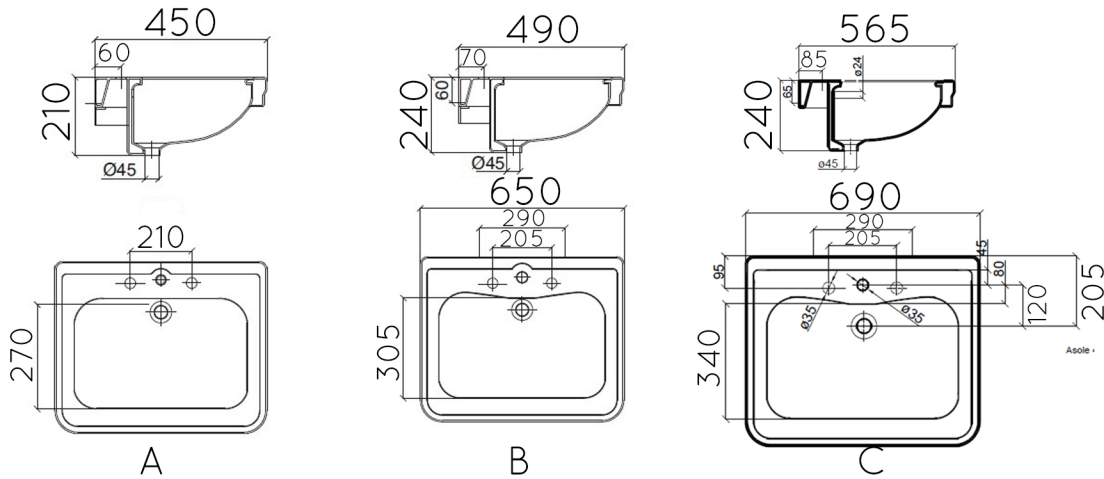

# LEO CLASSIC WASHSTAND & SINK (23C)

DIMENSIONS IN MM

A = D450 X W580  
 B = D490 X W650  
 C = D565 X W690