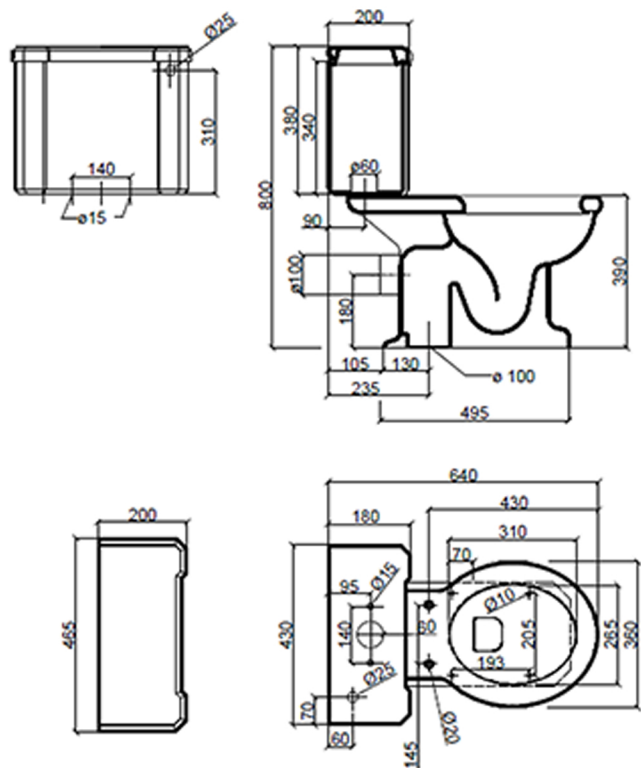

# LEO CLASSIC TOILET & COMBINED CISTERN (23K)

DIMENSIONS IN MM

HANDLE FLUSH

BUTTON FLUSH