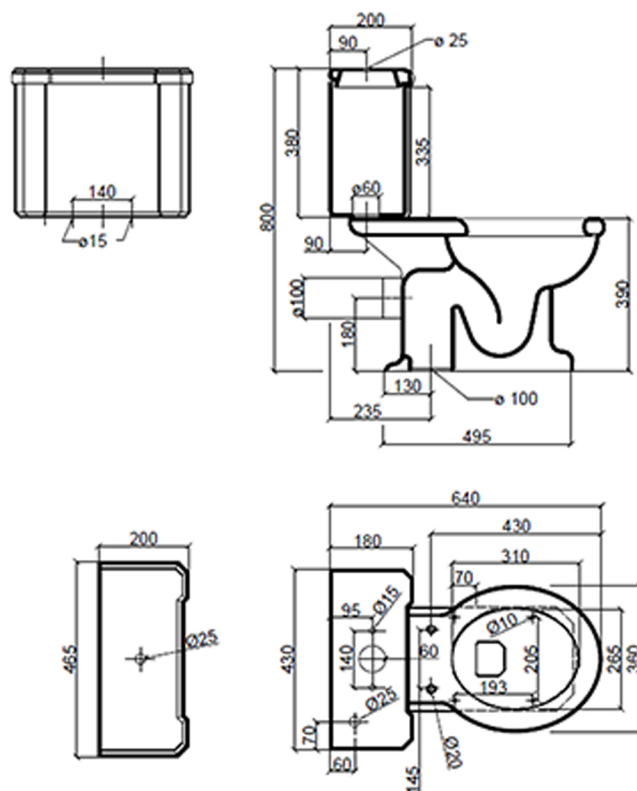

# LEO CLASSIC TOILET & COMBINED CISTERN (23K)

DIMENSIONS IN MM

HANDLE FLUSH

BUTTON FLUSH