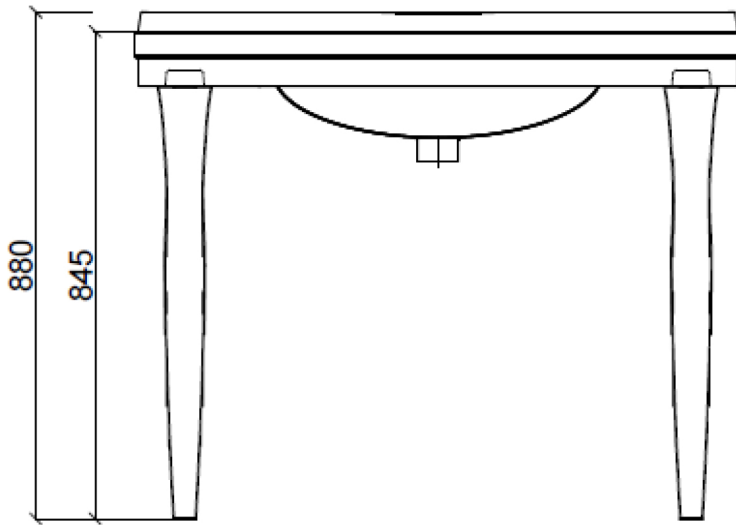

# LEO CLASSIC CERAMIC WASHSTAND (23D)

DIMENSIONS IN MM

Asole 30x20