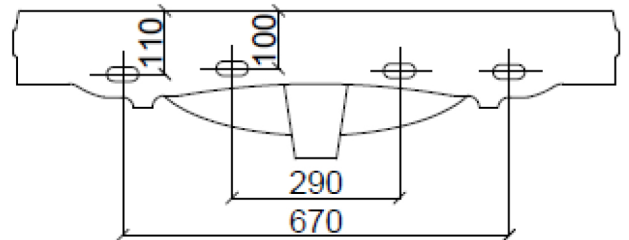

# LEO CLASSIC CERAMIC WASHSTAND (23D)

DIMENSIONS IN MM

Asole 30x20