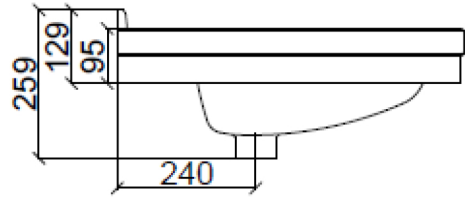

# LEO CLASSIC CERAMIC WASHSTAND (23D)

DIMENSIONS IN MM

Asole 30x20