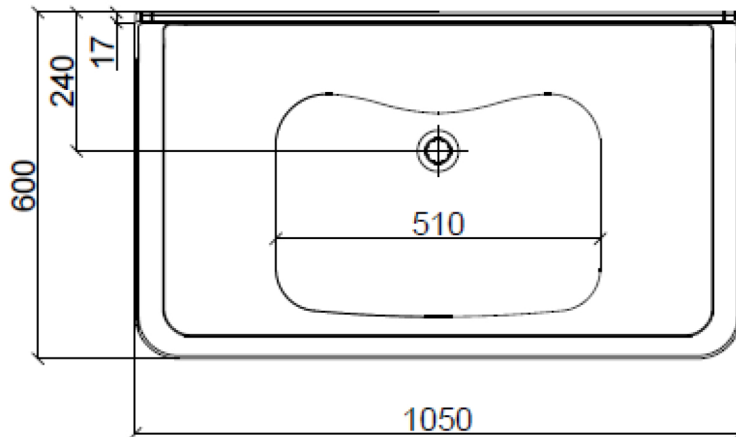

# LEO CLASSIC CERAMIC WASHSTAND (23D)

DIMENSIONS IN MM

Asole 30x20