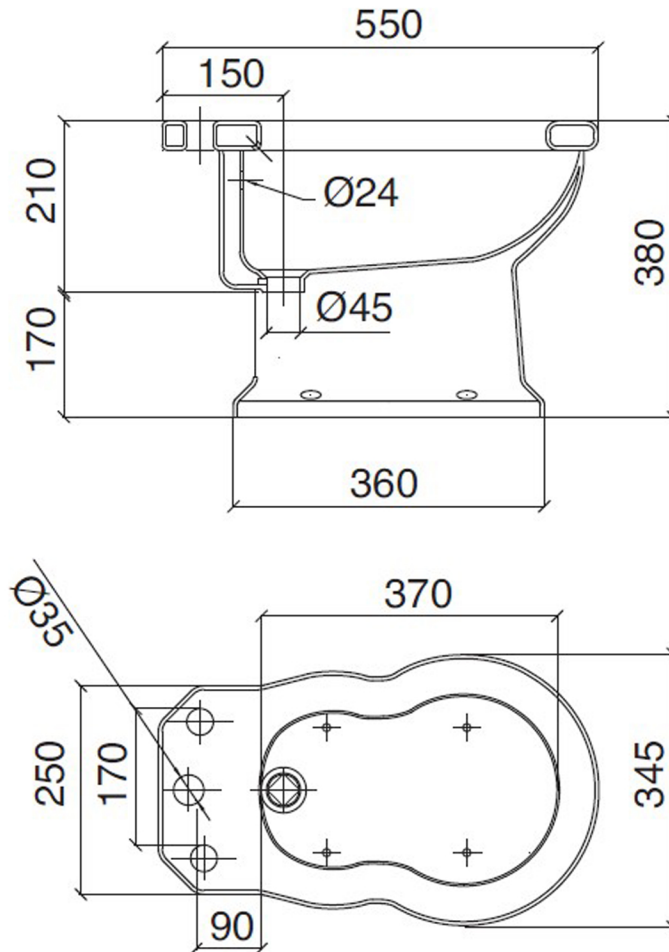

# LEO CLASSIC BACK TO WALL BIDET (23L)

DIMENSIONS IN MM

---

LIVINGHOUSE.CO.UK

N.B. Indicated size could have a variation of about 0,6% due to use of the moulds or the variations of the materials' technical characteristics used in the mixture.