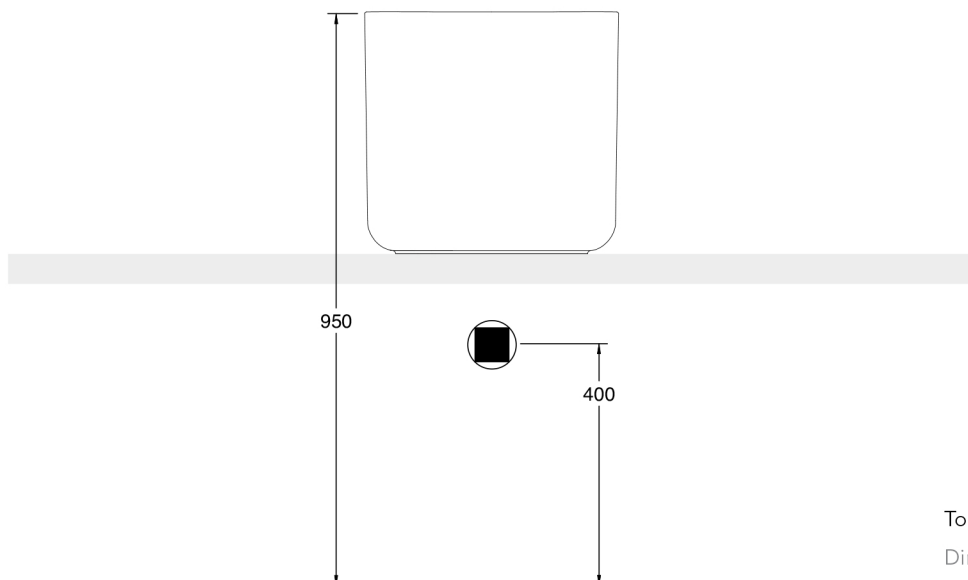

LUNA WASH STAND WITH MARBLE BASIN (LB9)  
L44 P39 H63,5 Cm  
FRAME FOR 400MM HIGH BASIN

Tolleranza dimensioni  $\pm 5\%$

Dimension tolerance  $\pm 5\%$

# LUNA WASH STAND WITH MARBLE BASIN (LB9)

42 x 42 Cm - 17 Kg - 13 L.

400MM HIGH BASIN

SEZIONE A-A

Tolleranza dimensioni  $\pm 5\%$

Dimension tolerance  $\pm 5\%$

LUNA WASH STAND WITH MARBLE BASIN (LB9)

L44 P39 H77,5 Cm

FRAME FOR 180MM HIGH BASIN

Tolleranza dimensioni  $\pm$  5%

Dimension tolerance  $\pm$  5%

Tolleranza dimensioni  $\pm 5\%$

Dimension tolerance  $\pm 5\%$

LUNA WASH STAND WITH MARBLE BASIN (LB9)

L39,5 P35 H30 Cm

DRAWER

Tolleranza dimensioni  $\pm 5\%$

Dimension tolerance  $\pm 5\%$