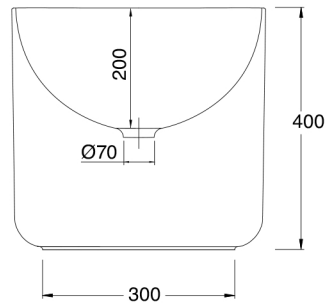

LUNA WASH STAND WITH MARBLE BASIN (LB9)  
L44 P39 H63,5 Cm  
FRAME FOR 400MM HIGH BASIN

Tolleranza dimensioni  $\pm 5\%$

Dimension tolerance  $\pm 5\%$

# LUNA WASH STAND WITH MARBLE BASIN (LB9)

42 x 42 Cm - 17 Kg - 13 L.

400MM HIGH BASIN

SEZIONE A-A

Tolleranza dimensioni  $\pm 5\%$

Dimension tolerance  $\pm 5\%$

LUNA WASH STAND WITH MARBLE BASIN (LB9)

L44 P39 H77,5 Cm

FRAME FOR 180MM HIGH BASIN

Tolleranza dimensioni  $\pm$  5%

Dimension tolerance  $\pm$  5%

Tolleranza dimensioni  $\pm 5\%$

Dimension tolerance  $\pm 5\%$

LUNA WASH STAND WITH MARBLE BASIN (LB9)

L39,5 P35 H30 Cm

DRAWER

Tolleranza dimensioni  $\pm 5\%$

Dimension tolerance  $\pm 5\%$