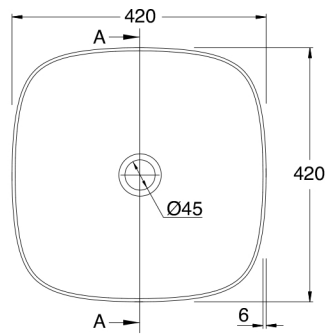

LUNA WASH STAND WITH MARBLE BASIN (LB9)  
L44 P39 H63,5 Cm  
FRAME FOR 400MM HIGH BASIN

Tolleranza dimensioni  $\pm 5\%$

Dimension tolerance  $\pm 5\%$

# LUNA WASH STAND WITH MARBLE BASIN (LB9)

42 x 42 Cm - 17 Kg - 13 L.

400MM HIGH BASIN

SEZIONE A-A

Tolleranza dimensioni  $\pm 5\%$

Dimension tolerance  $\pm 5\%$

LUNA WASH STAND WITH MARBLE BASIN (LB9)

L44 P39 H77,5 Cm

FRAME FOR 180MM HIGH BASIN

Tolleranza dimensioni  $\pm$  5%

Dimension tolerance  $\pm$  5%

Tolleranza dimensioni  $\pm 5\%$

Dimension tolerance  $\pm 5\%$

LUNA WASH STAND WITH MARBLE BASIN (LB9)

L39,5 P35 H30 Cm

DRAWER

Tolleranza dimensioni  $\pm 5\%$

Dimension tolerance  $\pm 5\%$