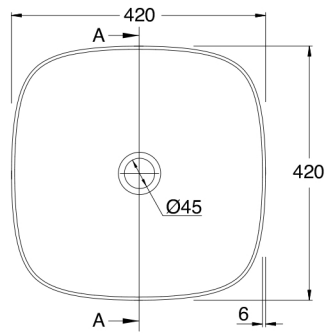

# LUNA WASH STAND WITH MARBLE BASIN (LB9)

42 x 42 Cm - 17 Kg - 13 L.

400MM HIGH BASIN

SEZIONE A-A

Tolleranza dimensioni  $\pm 5\%$

Dimension tolerance  $\pm 5\%$

LUNA WASH STAND WITH MARBLE BASIN (LB9)

L44 P39 H77,5 Cm

FRAME FOR 180MM HIGH BASIN

Tolleranza dimensioni  $\pm$  5%

Dimension tolerance  $\pm$  5%

# LUNA WASH STAND WITH MARBLE BASIN (LB9)

42 x 42 Cm - 12 Kg - 8 L.

180MM HIGH BASIN

Tolleranza dimensioni  $\pm 5\%$

Dimension tolerance  $\pm 5\%$

LUNA WASH STAND WITH MARBLE BASIN (LB9)

L42 P42 H1,5 Cm

CERAMIC SHELF

Tolleranza dimensioni  $\pm 5\%$

Dimension tolerance  $\pm 5\%$

LUNA WASH STAND WITH MARBLE BASIN (LB9)

L39,5 P35 H30 Cm

DRAWER

Tolleranza dimensioni  $\pm 5\%$

Dimension tolerance  $\pm 5\%$