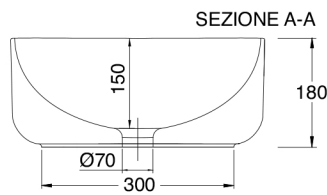

# LUNA WASH STAND WITH MARBLE BASIN (LB9)

42 x 42 Cm - 17 Kg - 13 L.

400MM HIGH BASIN

SEZIONE A-A

Tolleranza dimensioni  $\pm 5\%$

Dimension tolerance  $\pm 5\%$

LUNA WASH STAND WITH MARBLE BASIN (LB9)

L44 P39 H77,5 Cm

FRAME FOR 180MM HIGH BASIN

Tolleranza dimensioni  $\pm$  5%

Dimension tolerance  $\pm$  5%

# LUNA WASH STAND WITH MARBLE BASIN (LB9)

42 x 42 Cm - 12 Kg - 8 L.

180MM HIGH BASIN

Tolleranza dimensioni  $\pm 5\%$

Dimension tolerance  $\pm 5\%$

LUNA WASH STAND WITH MARBLE BASIN (LB9)

L42 P42 H1,5 Cm

CERAMIC SHELF

Tolleranza dimensioni  $\pm 5\%$

Dimension tolerance  $\pm 5\%$

LUNA WASH STAND WITH MARBLE BASIN (LB9)

L39,5 P35 H30 Cm

DRAWER

Tolleranza dimensioni  $\pm 5\%$

Dimension tolerance  $\pm 5\%$