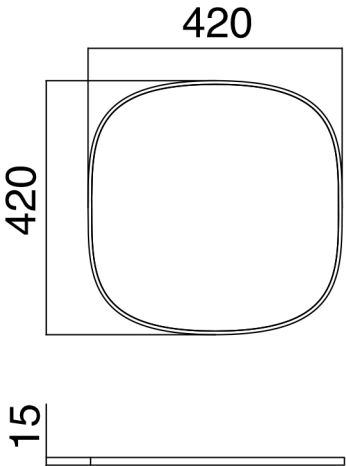

# LUNA WASH STAND WITH MARBLE BASIN (LB9)

42 x 42 Cm - 17 Kg - 13 L.

400MM HIGH BASIN

SEZIONE A-A

Tolleranza dimensioni  $\pm 5\%$

Dimension tolerance  $\pm 5\%$

LUNA WASH STAND WITH MARBLE BASIN (LB9)

L44 P39 H77,5 Cm

FRAME FOR 180MM HIGH BASIN

Tolleranza dimensioni  $\pm$  5%

Dimension tolerance  $\pm$  5%

# LUNA WASH STAND WITH MARBLE BASIN (LB9)

42 x 42 Cm - 12 Kg - 8 L.

180MM HIGH BASIN

Tolleranza dimensioni  $\pm 5\%$

Dimension tolerance  $\pm 5\%$

LUNA WASH STAND WITH MARBLE BASIN (LB9)

L42 P42 H1,5 Cm

CERAMIC SHELF

Tolleranza dimensioni  $\pm 5\%$

Dimension tolerance  $\pm 5\%$

LUNA WASH STAND WITH MARBLE BASIN (LB9)

L39,5 P35 H30 Cm

DRAWER

Tolleranza dimensioni  $\pm 5\%$

Dimension tolerance  $\pm 5\%$