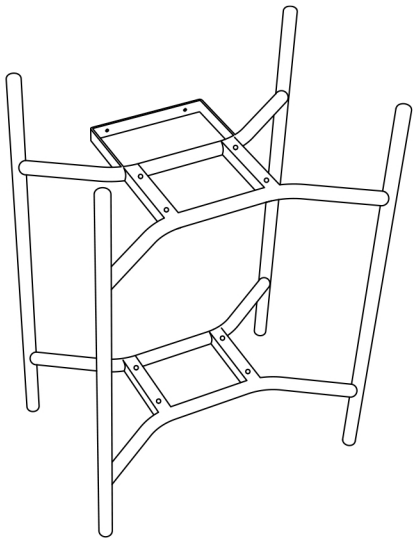

LUNA WASH STAND WITH MARBLE BASIN (LB9)  
L44 P39 H63,5 Cm  
FRAME FOR 400MM HIGH BASIN

Tolleranza dimensioni  $\pm 5\%$

Dimension tolerance  $\pm 5\%$

# LUNA WASH STAND WITH MARBLE BASIN (LB9)

42 x 42 Cm - 17 Kg - 13 L.

400MM HIGH BASIN

SEZIONE A-A

Tolleranza dimensioni  $\pm 5\%$

Dimension tolerance  $\pm 5\%$

LUNA WASH STAND WITH MARBLE BASIN (LB9)

L44 P39 H77,5 Cm

# LUNA WASH STAND WITH MARBLE BASIN (LB9)

42 x 42 Cm - 12 Kg - 8 L.

180MM HIGH BASIN

Tolleranza dimensioni  $\pm 5\%$

Dimension tolerance  $\pm 5\%$

LUNA WASH STAND WITH MARBLE BASIN (LB9)

L42 P42 H1,5 Cm

CERAMIC SHELF

Tolleranza dimensioni  $\pm 5\%$

Dimension tolerance  $\pm 5\%$

LUNA WASH STAND WITH MARBLE BASIN (LB9)

L39,5 P35 H30 Cm

DRAWER

Tolleranza dimensioni  $\pm 5\%$

Dimension tolerance  $\pm 5\%$