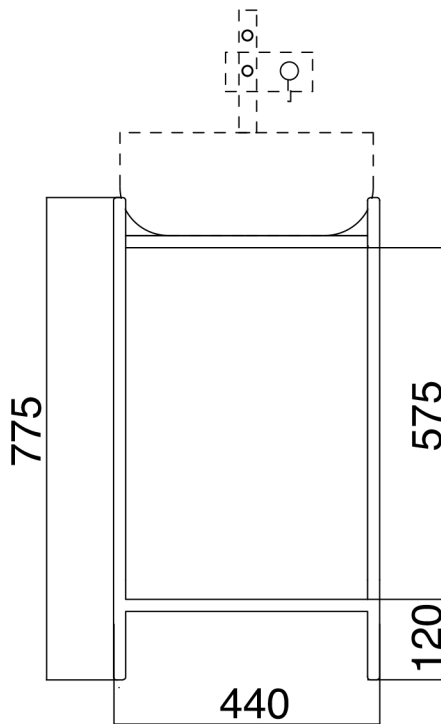

# LUNA WASH STAND WITH MARBLE BASIN (LB9)

42 x 42 Cm - 17 Kg - 13 L.

400MM HIGH BASIN

SEZIONE A-A

Tolleranza dimensioni  $\pm 5\%$

Dimension tolerance  $\pm 5\%$

LUNA WASH STAND WITH MARBLE BASIN (LB9)

L44 P39 H77,5 Cm

FRAME FOR 180MM HIGH BASIN

Tolleranza dimensioni  $\pm$  5%

Dimension tolerance  $\pm$  5%

# LUNA WASH STAND WITH MARBLE BASIN (LB9)

42 x 42 Cm - 12 Kg - 8 L.

180MM HIGH BASIN

Tolleranza dimensioni  $\pm 5\%$

Dimension tolerance  $\pm 5\%$

LUNA WASH STAND WITH MARBLE BASIN (LB9)

L42 P42 H1,5 Cm

CERAMIC SHELF

Tolleranza dimensioni  $\pm 5\%$

Dimension tolerance  $\pm 5\%$

LUNA WASH STAND WITH MARBLE BASIN (LB9)

L39,5 P35 H30 Cm

DRAWER

Tolleranza dimensioni  $\pm 5\%$

Dimension tolerance  $\pm 5\%$