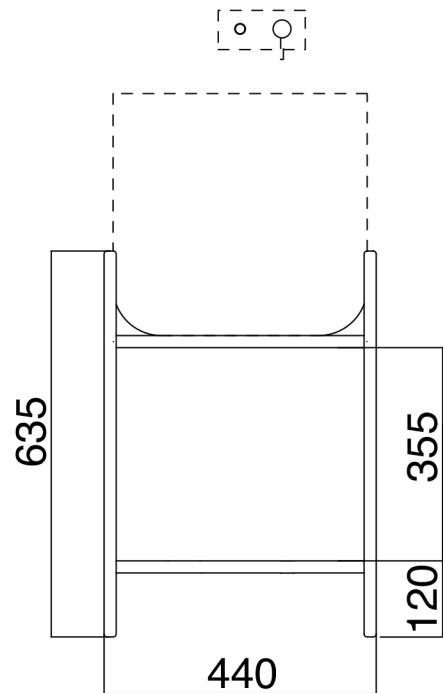

LUNA WASH STAND WITH MARBLE BASIN (LB9)  
L44 P39 H63,5 Cm  
FRAME FOR 400MM HIGH BASIN

Tolleranza dimensioni  $\pm 5\%$

Dimension tolerance  $\pm 5\%$

# LUNA WASH STAND WITH MARBLE BASIN (LB9)

42 x 42 Cm - 17 Kg - 13 L.

400MM HIGH BASIN

SEZIONE A-A

Tolleranza dimensioni  $\pm 5\%$

Dimension tolerance  $\pm 5\%$

LUNA WASH STAND WITH MARBLE BASIN (LB9)

L44 P39 H77,5 Cm

FRAME FOR 180MM HIGH BASIN

Tolleranza dimensioni  $\pm$  5%

Dimension tolerance  $\pm$  5%

Tolleranza dimensioni  $\pm 5\%$

Dimension tolerance  $\pm 5\%$

LUNA WASH STAND WITH MARBLE BASIN (LB9)

L39,5 P35 H30 Cm

DRAWER

Tolleranza dimensioni  $\pm 5\%$

Dimension tolerance  $\pm 5\%$