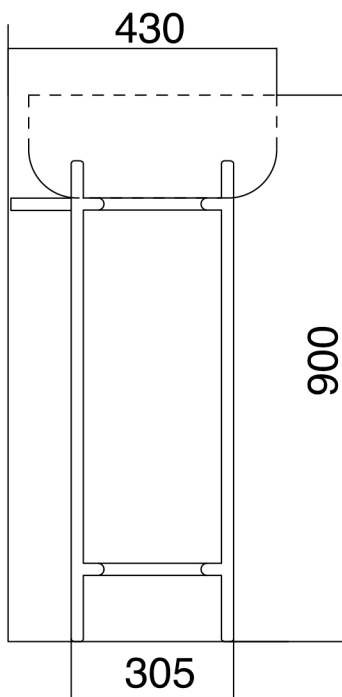

# LUNA WASH STAND WITH MARBLE BASIN (LB9)

42 x 42 Cm - 17 Kg - 13 L.

400MM HIGH BASIN

SEZIONE A-A

Tolleranza dimensioni  $\pm 5\%$

Dimension tolerance  $\pm 5\%$

LUNA WASH STAND WITH MARBLE BASIN (LB9)

L44 P39 H77,5 Cm

FRAME FOR 180MM HIGH BASIN

Tolleranza dimensioni  $\pm$  5%

Dimension tolerance  $\pm$  5%

# LUNA WASH STAND WITH MARBLE BASIN (LB9)

42 x 42 Cm - 12 Kg - 8 L.

180MM HIGH BASIN

Tolleranza dimensioni  $\pm 5\%$

Dimension tolerance  $\pm 5\%$

LUNA WASH STAND WITH MARBLE BASIN (LB9)

L42 P42 H1,5 Cm

CERAMIC SHELF

Tolleranza dimensioni  $\pm 5\%$

Dimension tolerance  $\pm 5\%$

LUNA WASH STAND WITH MARBLE BASIN (LB9)

L39,5 P35 H30 Cm

DRAWER

Tolleranza dimensioni  $\pm 5\%$

Dimension tolerance  $\pm 5\%$