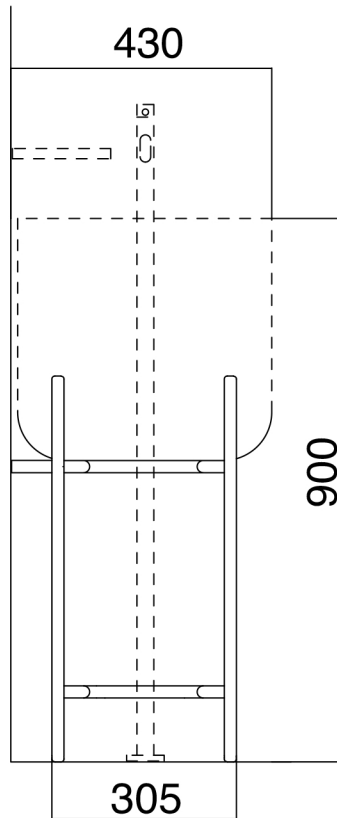

LUNA WASH STAND WITH MARBLE BASIN (LB9)  
L44 P39 H63,5 Cm  
FRAME FOR 400MM HIGH BASIN

Tolleranza dimensioni  $\pm 5\%$

Dimension tolerance  $\pm 5\%$

# LUNA WASH STAND WITH MARBLE BASIN (LB9)

42 x 42 Cm - 17 Kg - 13 L.

400MM HIGH BASIN

SEZIONE A-A

Tolleranza dimensioni  $\pm 5\%$

Dimension tolerance  $\pm 5\%$

LUNA WASH STAND WITH MARBLE BASIN (LB9)

L44 P39 H77,5 Cm

FRAME FOR 180MM HIGH BASIN

Tolleranza dimensioni  $\pm$  5%

Dimension tolerance  $\pm$  5%

Tolleranza dimensioni  $\pm 5\%$

Dimension tolerance  $\pm 5\%$

LUNA WASH STAND WITH MARBLE BASIN (LB9)

L39,5 P35 H30 Cm

DRAWER

Tolleranza dimensioni  $\pm 5\%$

Dimension tolerance  $\pm 5\%$