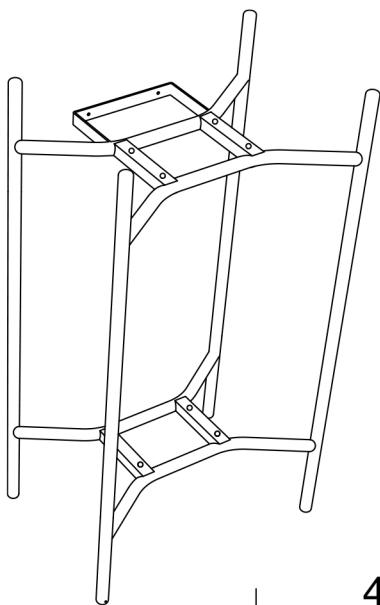

# LUNA WASH STAND WITH MARBLE BASIN (LB9)

42 x 42 Cm - 17 Kg - 13 L.

400MM HIGH BASIN

SEZIONE A-A

Tolleranza dimensioni  $\pm 5\%$

Dimension tolerance  $\pm 5\%$

LUNA WASH STAND WITH MARBLE BASIN (LB9)

L44 P39 H77,5 Cm

FRAME FOR 180MM HIGH BASIN

Tolleranza dimensioni  $\pm$  5%

Dimension tolerance  $\pm$  5%

# LUNA WASH STAND WITH MARBLE BASIN (LB9)

42 x 42 Cm - 12 Kg - 8 L.

180MM HIGH BASIN

Tolleranza dimensioni  $\pm 5\%$

Dimension tolerance  $\pm 5\%$

LUNA WASH STAND WITH MARBLE BASIN (LB9)

L42 P42 H1,5 Cm

CERAMIC SHELF

Tolleranza dimensioni  $\pm 5\%$

Dimension tolerance  $\pm 5\%$

LUNA WASH STAND WITH MARBLE BASIN (LB9)

L39,5 P35 H30 Cm

DRAWER

Tolleranza dimensioni  $\pm 5\%$

Dimension tolerance  $\pm 5\%$