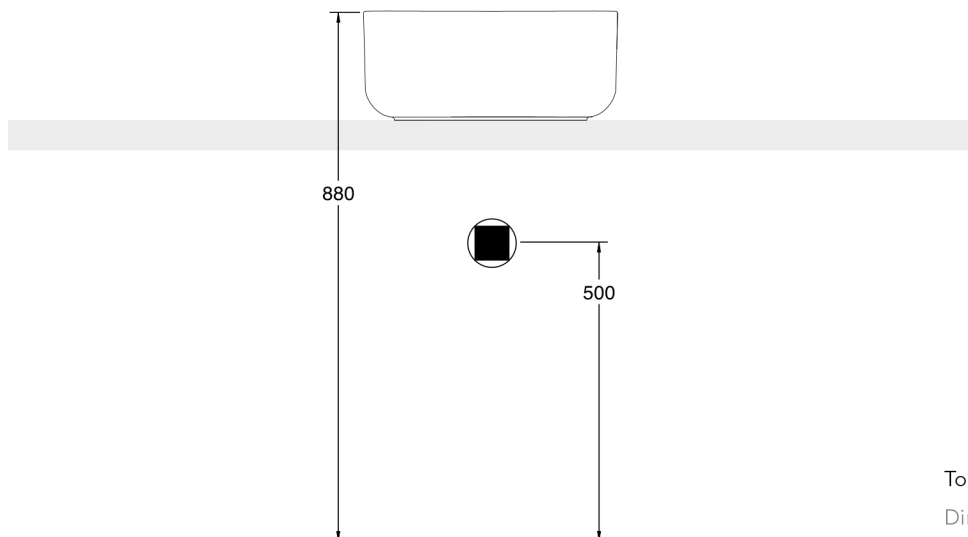

# LUNA WASH STAND WITH MARBLE BASIN (LB9)

42 x 42 Cm - 17 Kg - 13 L.

400MM HIGH BASIN

SEZIONE A-A

Tolleranza dimensioni  $\pm 5\%$

Dimension tolerance  $\pm 5\%$

LUNA WASH STAND WITH MARBLE BASIN (LB9)

L44 P39 H77,5 Cm

FRAME FOR 180MM HIGH BASIN

Tolleranza dimensioni  $\pm$  5%

Dimension tolerance  $\pm$  5%

# LUNA WASH STAND WITH MARBLE BASIN (LB9)

42 x 42 Cm - 12 Kg - 8 L.

180MM HIGH BASIN

Tolleranza dimensioni  $\pm 5\%$

Dimension tolerance  $\pm 5\%$

LUNA WASH STAND WITH MARBLE BASIN (LB9)

L42 P42 H1,5 Cm

CERAMIC SHELF

Tolleranza dimensioni  $\pm 5\%$

Dimension tolerance  $\pm 5\%$

LUNA WASH STAND WITH MARBLE BASIN (LB9)

L39,5 P35 H30 Cm

DRAWER

Tolleranza dimensioni  $\pm 5\%$

Dimension tolerance  $\pm 5\%$