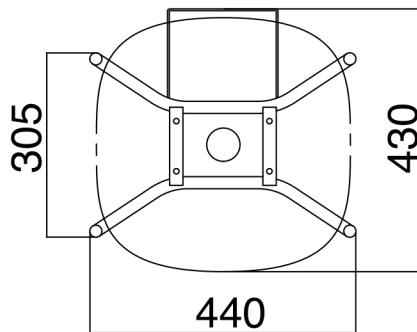

# LUNA WASH STAND WITH MARBLE BASIN (LB9)

42 x 42 Cm - 17 Kg - 13 L.

400MM HIGH BASIN

SEZIONE A-A

Tolleranza dimensioni  $\pm 5\%$

Dimension tolerance  $\pm 5\%$

LUNA WASH STAND WITH MARBLE BASIN (LB9)

L44 P39 H77,5 Cm

FRAME FOR 180MM HIGH BASIN

Tolleranza dimensioni  $\pm$  5%

Dimension tolerance  $\pm$  5%

# LUNA WASH STAND WITH MARBLE BASIN (LB9)

42 x 42 Cm - 12 Kg - 8 L.

180MM HIGH BASIN

Tolleranza dimensioni  $\pm 5\%$

Dimension tolerance  $\pm 5\%$

LUNA WASH STAND WITH MARBLE BASIN (LB9)

L42 P42 H1,5 Cm

CERAMIC SHELF

Tolleranza dimensioni  $\pm 5\%$

Dimension tolerance  $\pm 5\%$

LUNA WASH STAND WITH MARBLE BASIN (LB9)

L39,5 P35 H30 Cm

DRAWER

Tolleranza dimensioni  $\pm 5\%$

Dimension tolerance  $\pm 5\%$