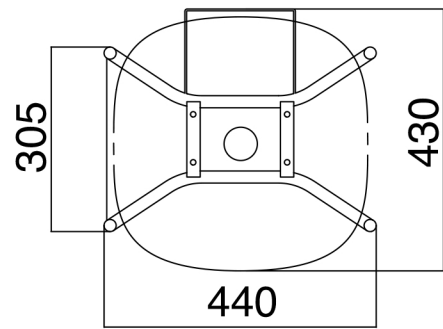

LUNA WASH STAND WITH MARBLE BASIN (LB9)  
L44 P39 H63,5 Cm  
FRAME FOR 400MM HIGH BASIN

Tolleranza dimensioni  $\pm 5\%$

Dimension tolerance  $\pm 5\%$

# LUNA WASH STAND WITH MARBLE BASIN (LB9)

42 x 42 Cm - 17 Kg - 13 L.

400MM HIGH BASIN

SEZIONE A-A

Tolleranza dimensioni  $\pm 5\%$

Dimension tolerance  $\pm 5\%$

LUNA WASH STAND WITH MARBLE BASIN (LB9)

L44 P39 H77,5 Cm

FRAME FOR 180MM HIGH BASIN

Tolleranza dimensioni  $\pm$  5%

Dimension tolerance  $\pm$  5%

Tolleranza dimensioni  $\pm 5\%$

Dimension tolerance  $\pm 5\%$

LUNA WASH STAND WITH MARBLE BASIN (LB9)

L39,5 P35 H30 Cm

DRAWER

Tolleranza dimensioni  $\pm 5\%$

Dimension tolerance  $\pm 5\%$